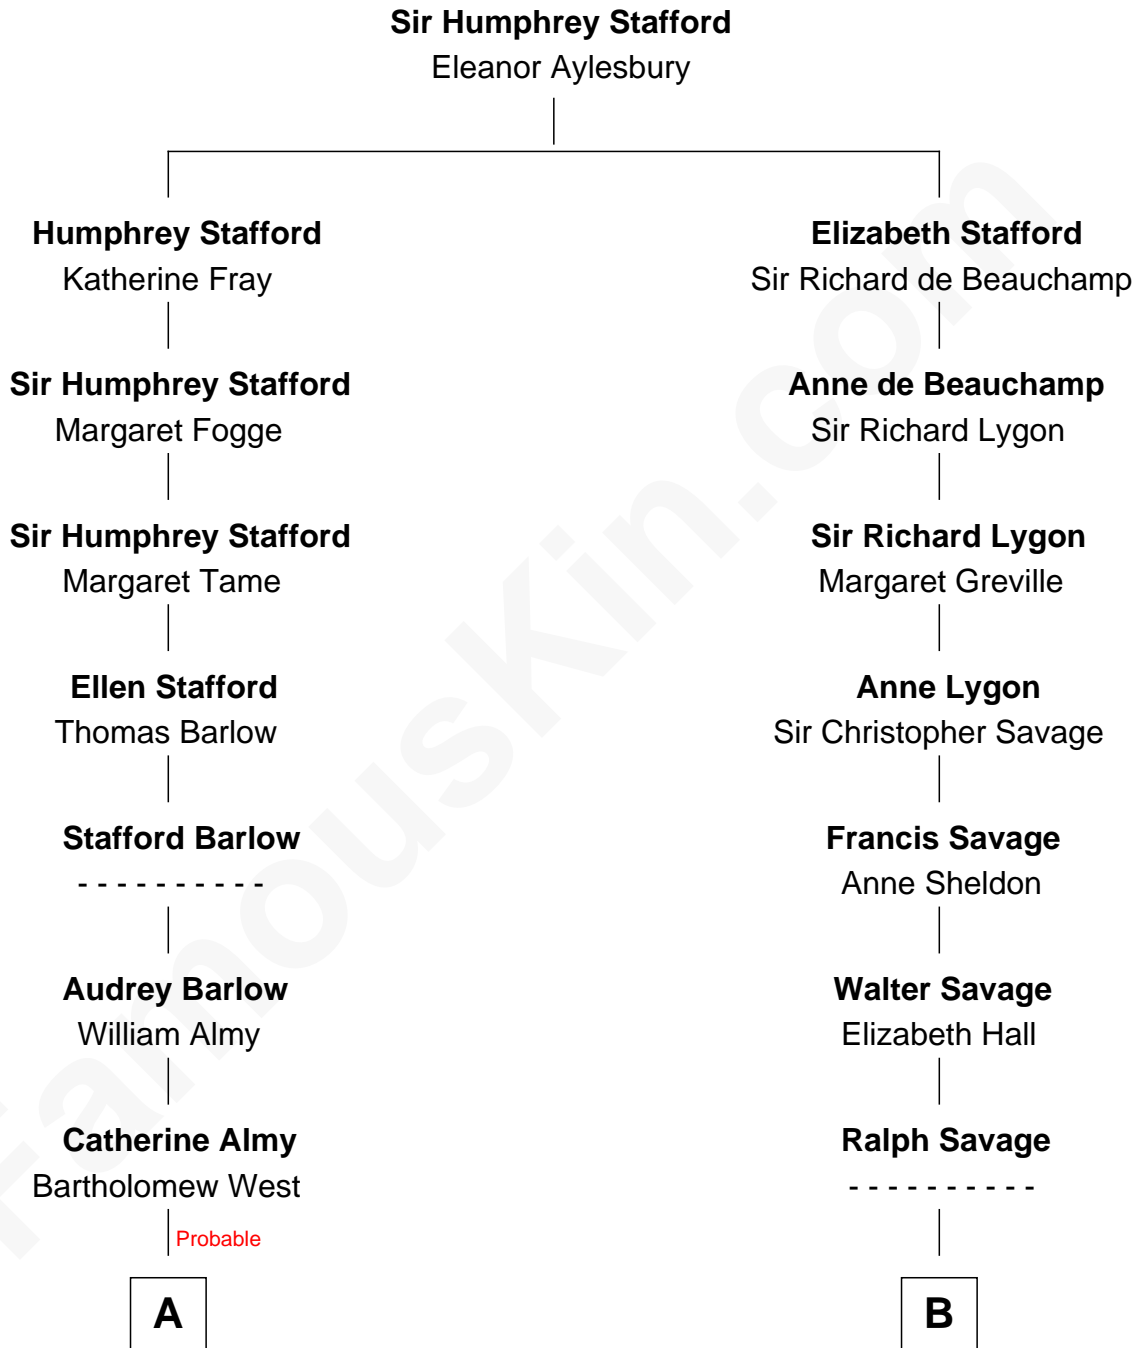

FamousKin.com

Relationship Chart of

Bill Weld

68th Governor of Massachusetts
12th cousin 5 times removed of

Meriwether Lewis
Lewis and Clark Expedition

68th Governor of Massachusetts

Bill Weld photo by [Marc Nozell](#) ([CC BY-SA 2.0](#))