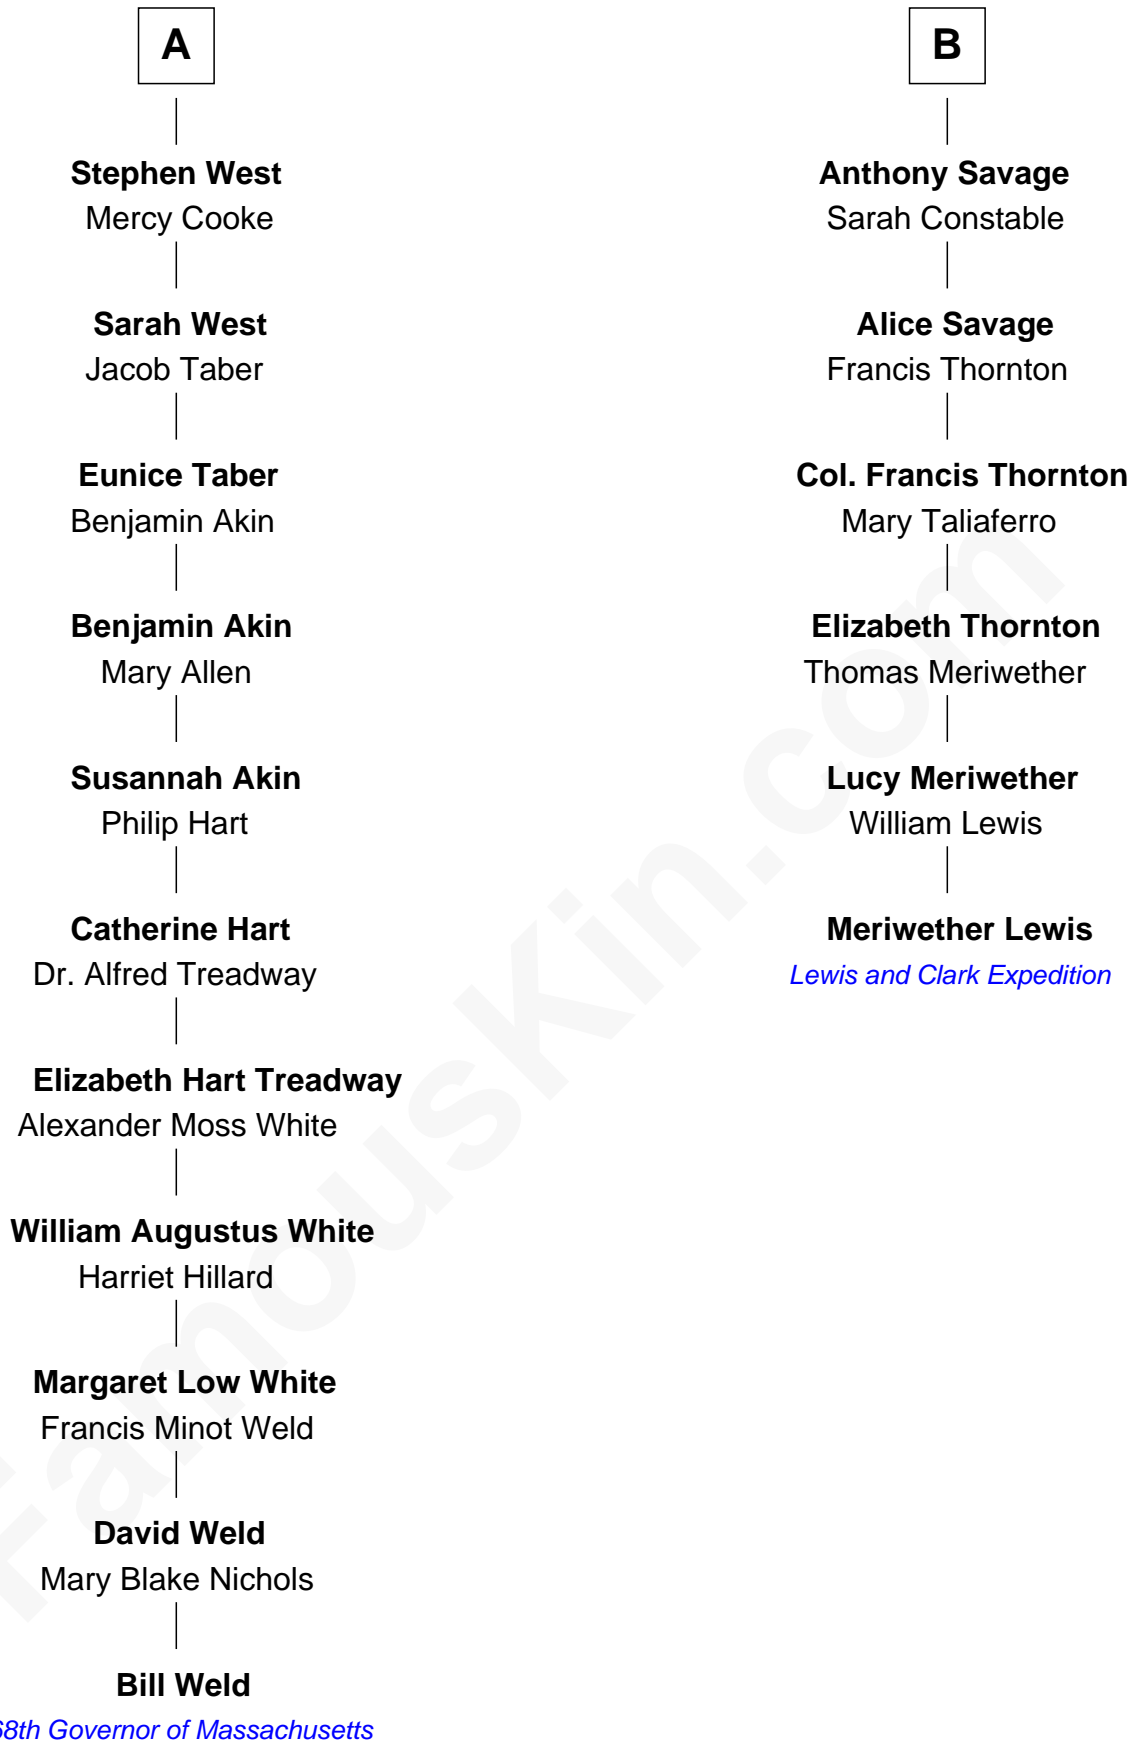

FamousKin.com

Relationship Chart of

Bill Weld

68th Governor of Massachusetts
12th cousin 5 times removed of

Meriwether Lewis
Lewis and Clark Expedition

68th Governor of Massachusetts

Bill Weld photo by [Marc Nozell](#) ([CC BY-SA 2.0](#))