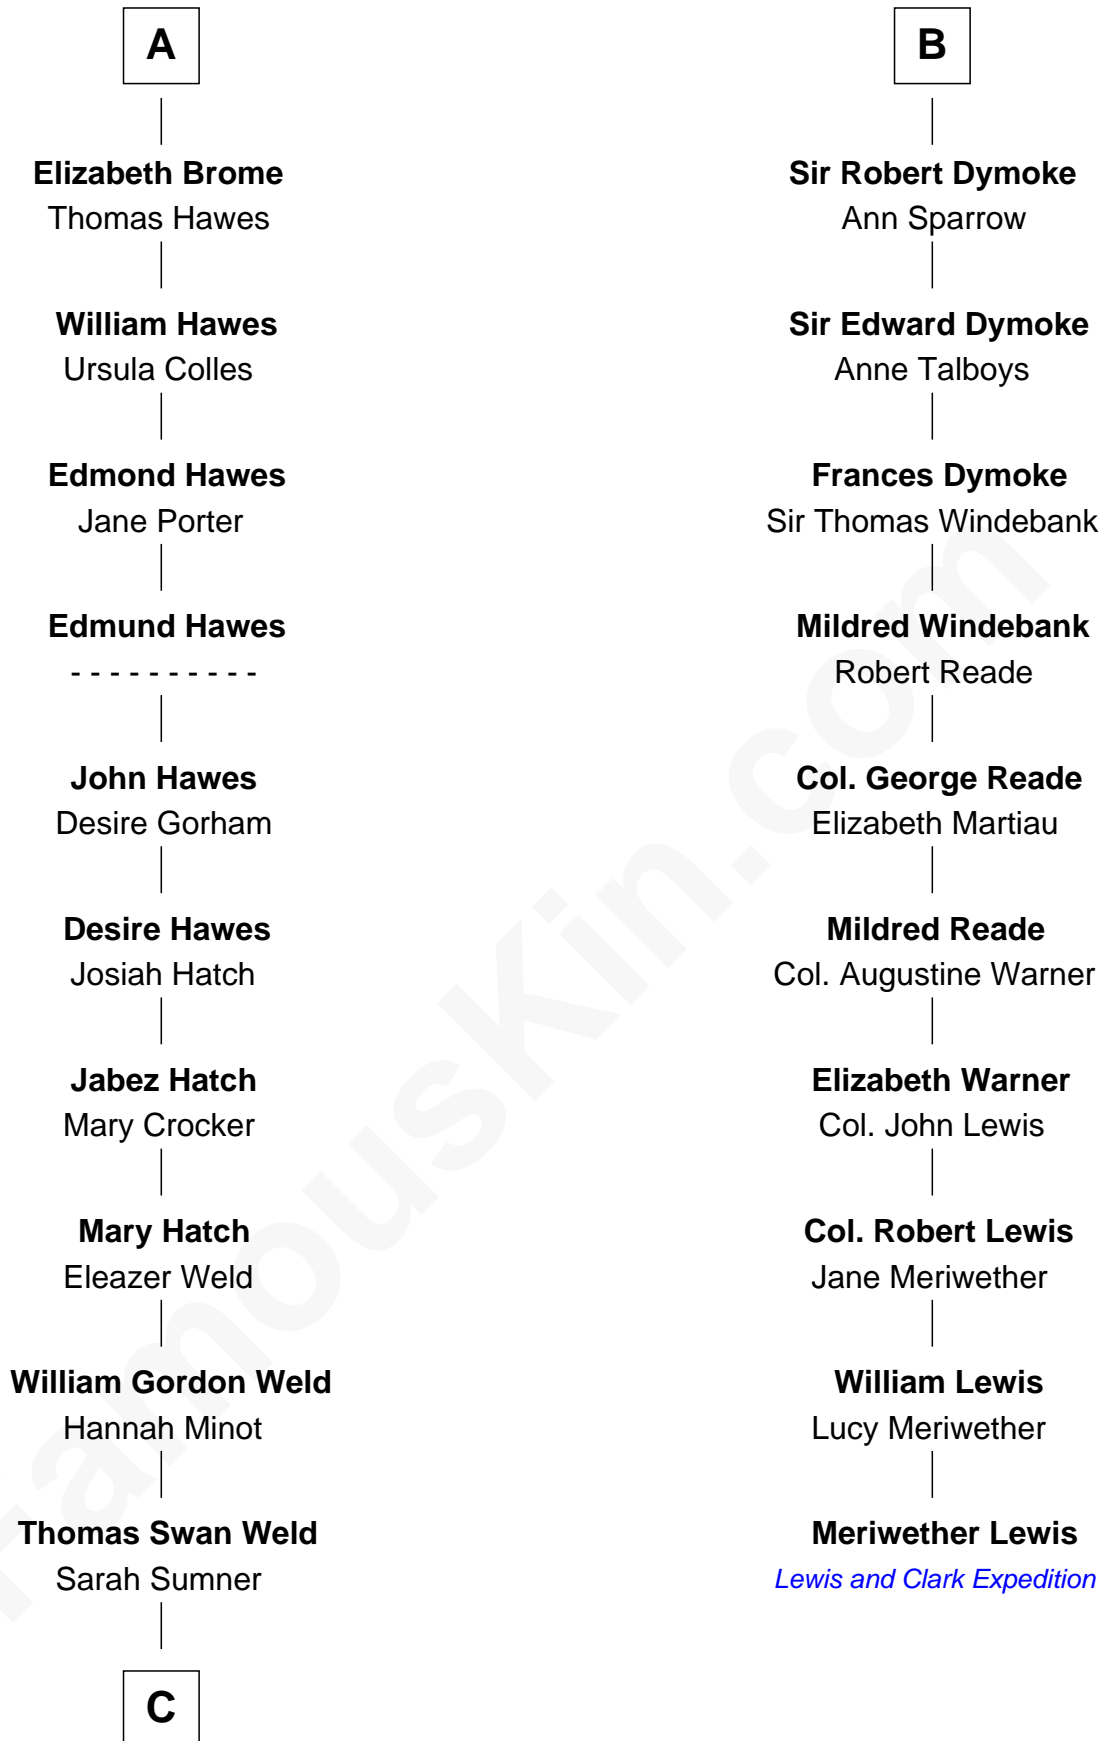

## Relationship Chart of

### Bill Weld

68th Governor of Massachusetts

16th cousin 4 times removed of

**Meriwether Lewis**

*Lewis and Clark Expedition*

**Sir Robert de Ros**

Isabel de Aubeney

**C**

—  
**Dr. Francis Minot Weld**  
Fanny Elizabeth Bartholomew

—  
**Francis Minot Weld**  
Margaret Low White

—  
**David Weld**  
Mary Blake Nichols

—  
**Bill Weld**  
*68th Governor of Massachusetts*

FamousKin.com