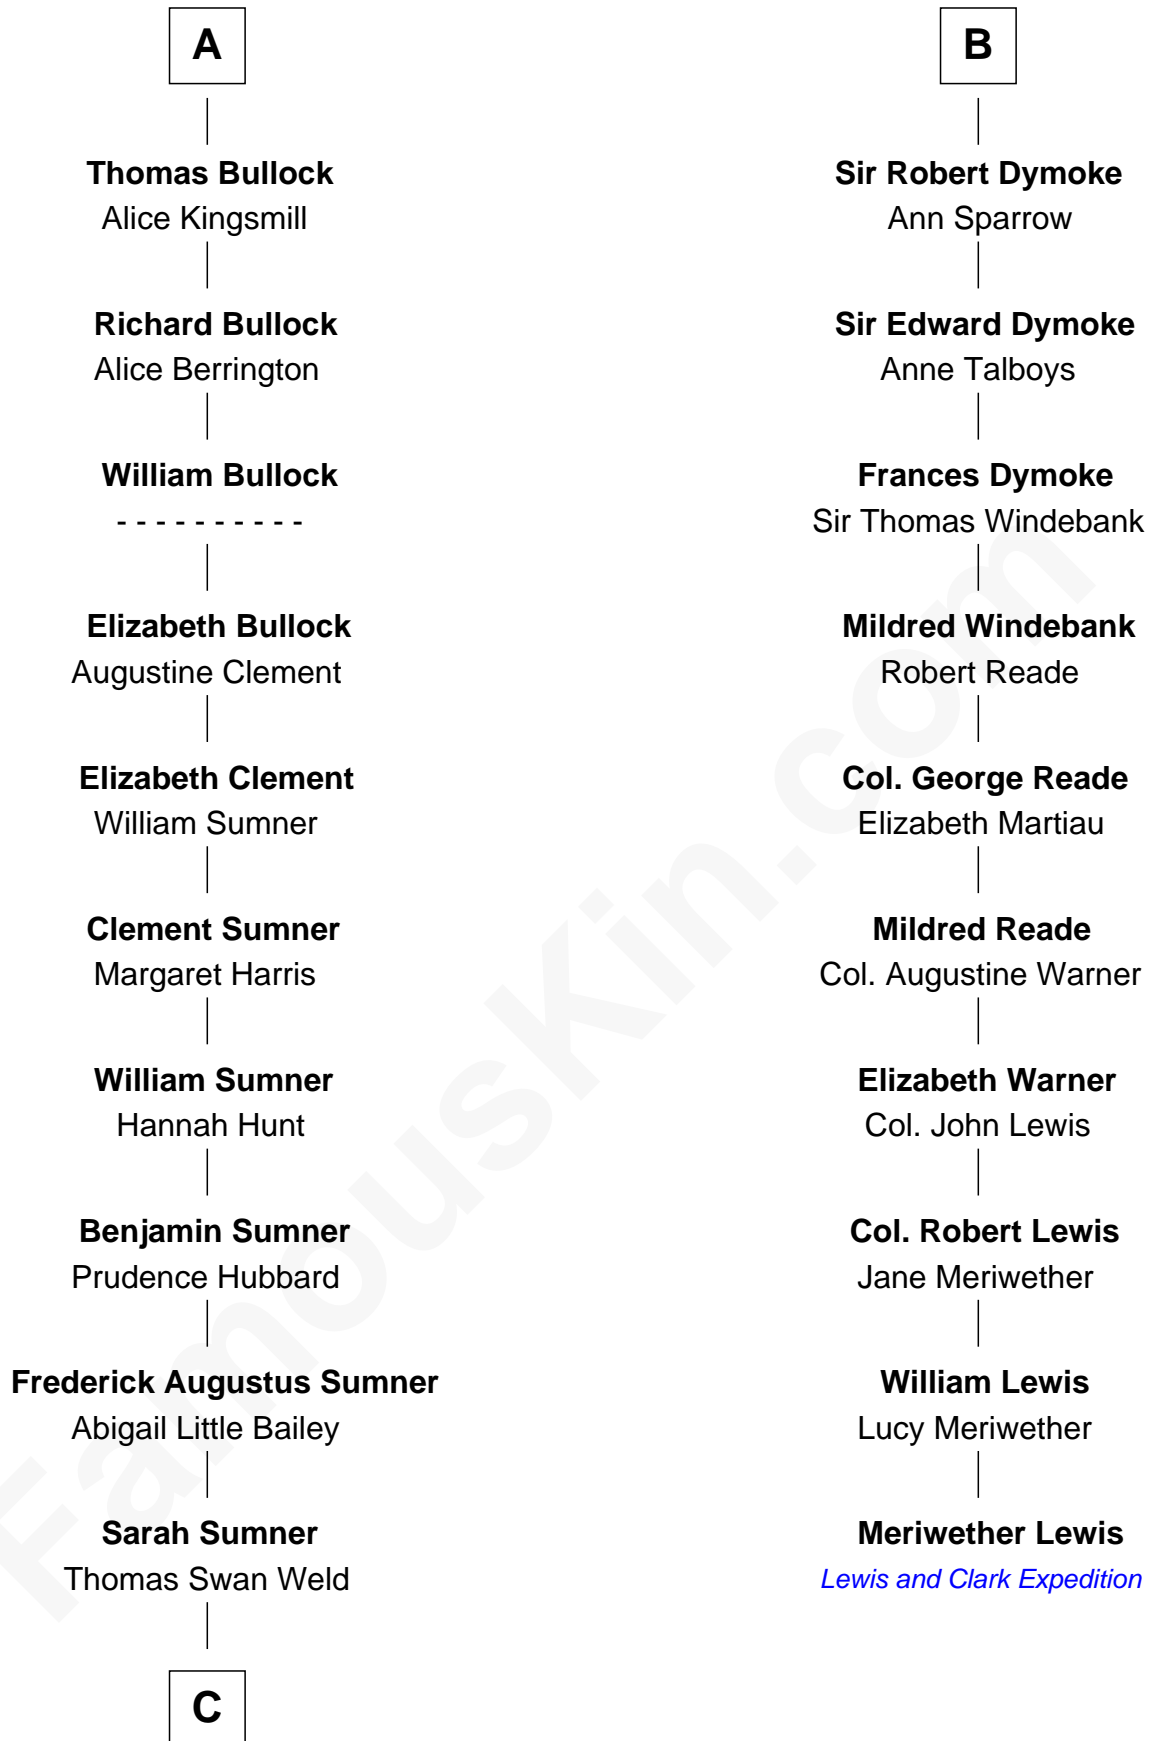

FamousKin.com

Relationship Chart of

Bill Weld

68th Governor of Massachusetts

16th cousin 4 times removed of

Meriwether Lewis

Lewis and Clark Expedition

C

—
Dr. Francis Minot Weld
Fanny Elizabeth Bartholomew

—
Francis Minot Weld
Margaret Low White

—
David Weld
Mary Blake Nichols

—
Bill Weld
68th Governor of Massachusetts

FamousKin.com