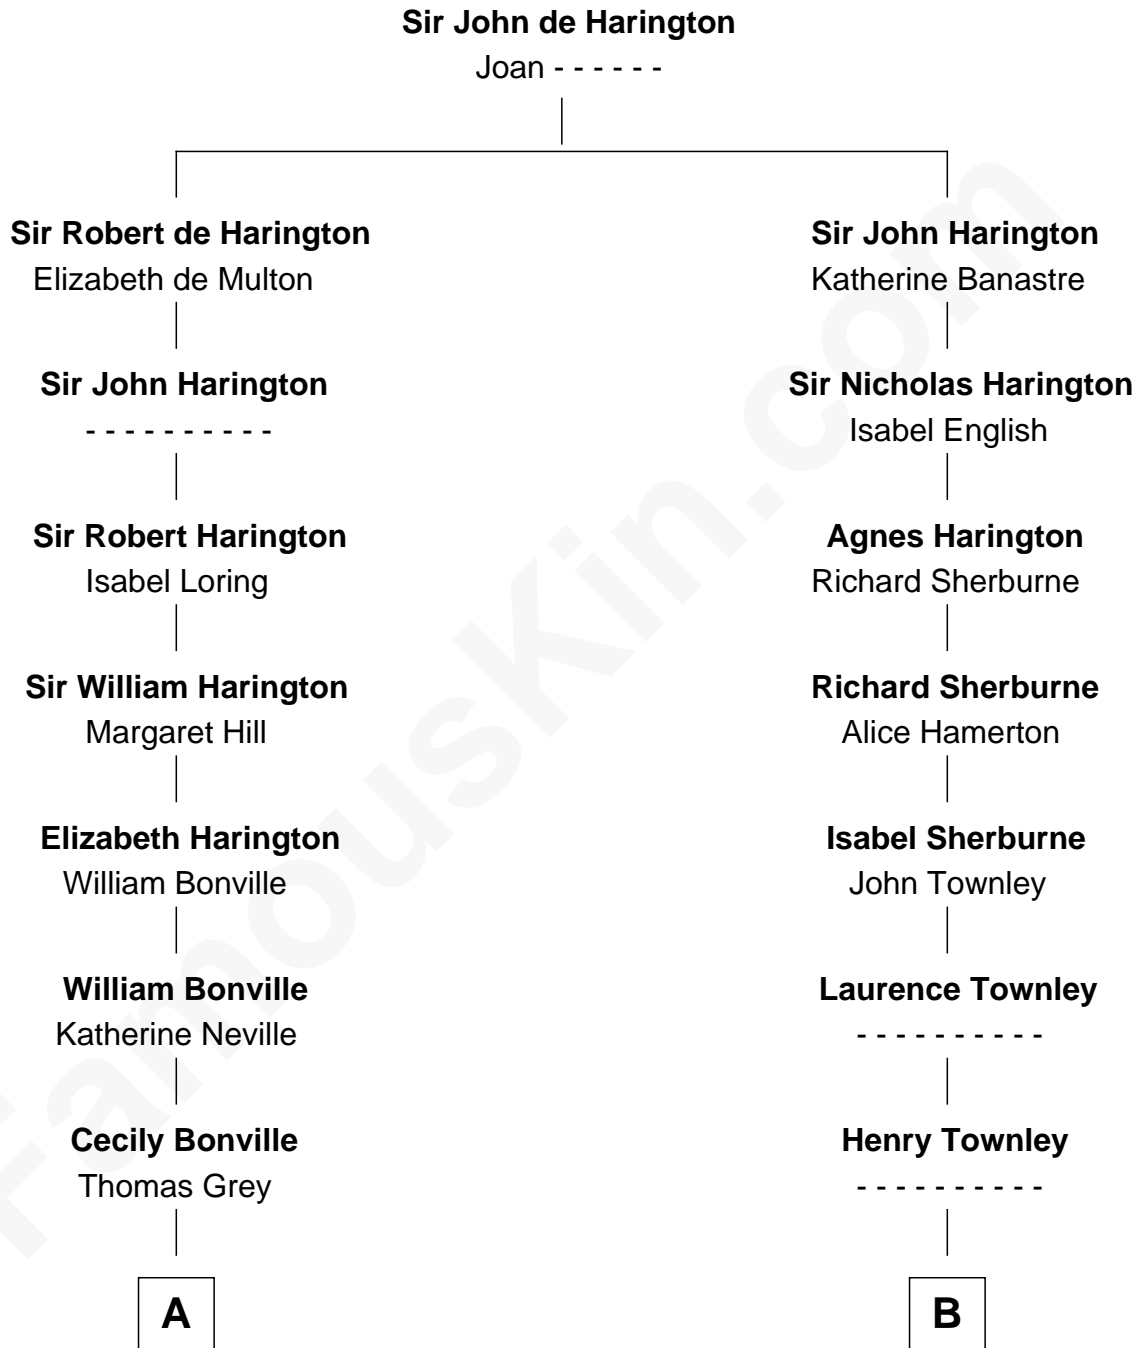

FamousKin.com

Relationship Chart of

Bill Weld

68th Governor of Massachusetts

15th cousin 6 times removed of

Meriwether Lewis

Lewis and Clark Expedition

C

—
Harriet Low
John Babcock Hillard

—
Harriet Hillard
William Augustus White

—
Margaret Low White
Francis Minot Weld

—
David Weld
Mary Blake Nichols

—
Bill Weld
68th Governor of Massachusetts

FamousKin.com