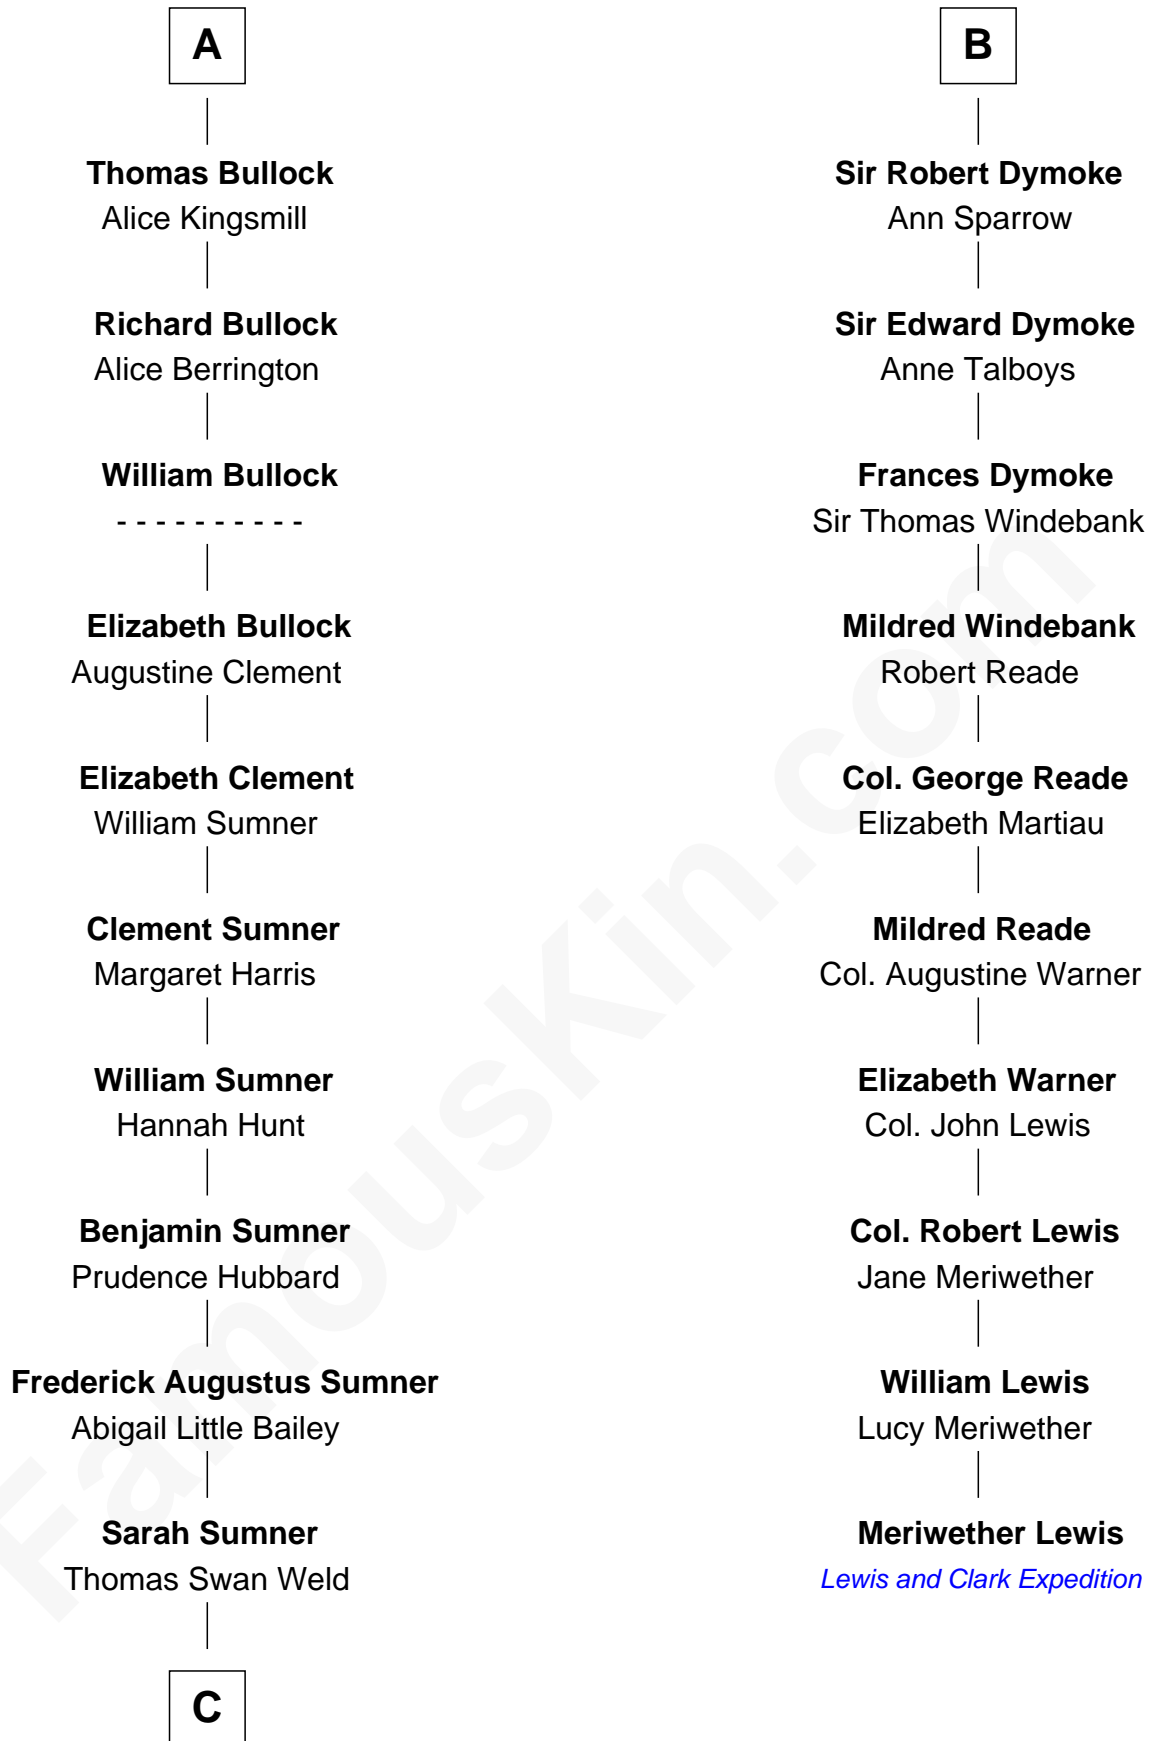

FamousKin.com

Relationship Chart of

Bill Weld

68th Governor of Massachusetts

16th cousin 4 times removed of

Meriwether Lewis

Lewis and Clark Expedition

Gunselm de Badlesmere

Margaret de Clare

Margery de Badlesmere

Sir William de Ros

Maud de Roos

John de Welles

John de Welles

Eleanor de Mowbray

Eudo de Welles

Maud de Greystoke

Sir Lionel de Welles

Joan de Waterton

Margaret de Welles

Sir Thomas Dymoke

B

C

—
Dr. Francis Minot Weld
Fanny Elizabeth Bartholomew

—
Francis Minot Weld
Margaret Low White

—
David Weld
Mary Blake Nichols

—
Bill Weld
68th Governor of Massachusetts

FamousKin.com