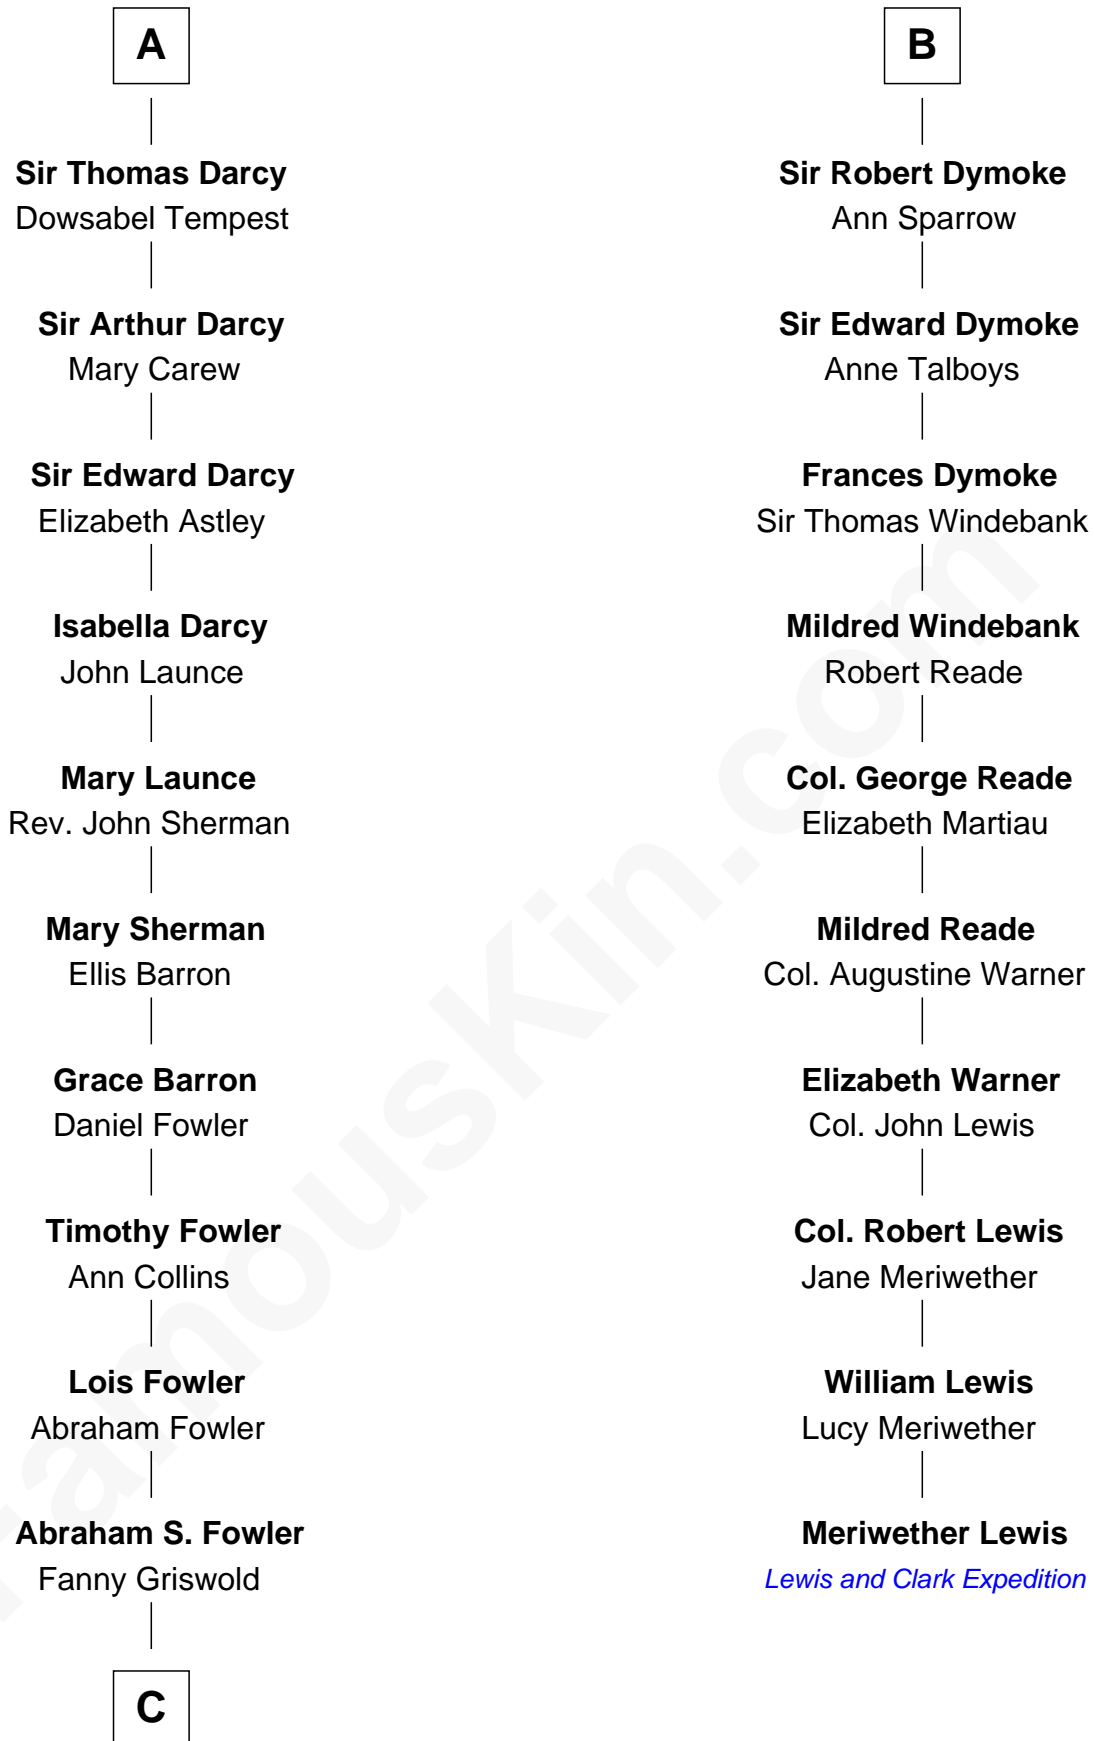

FamousKin.com

Relationship Chart of

Bill Weld

68th Governor of Massachusetts
 16th cousin 5 times removed of

Meriwether Lewis
Lewis and Clark Expedition

John de Vaux

C

Fanny Griswold Fowler
George Medad Bartholomew

Fanny Elizabeth Bartholomew
Dr. Francis Minot Weld

Francis Minot Weld
Margaret Low White

David Weld
Mary Blake Nichols

Bill Weld
68th Governor of Massachusetts

FamousKin.com