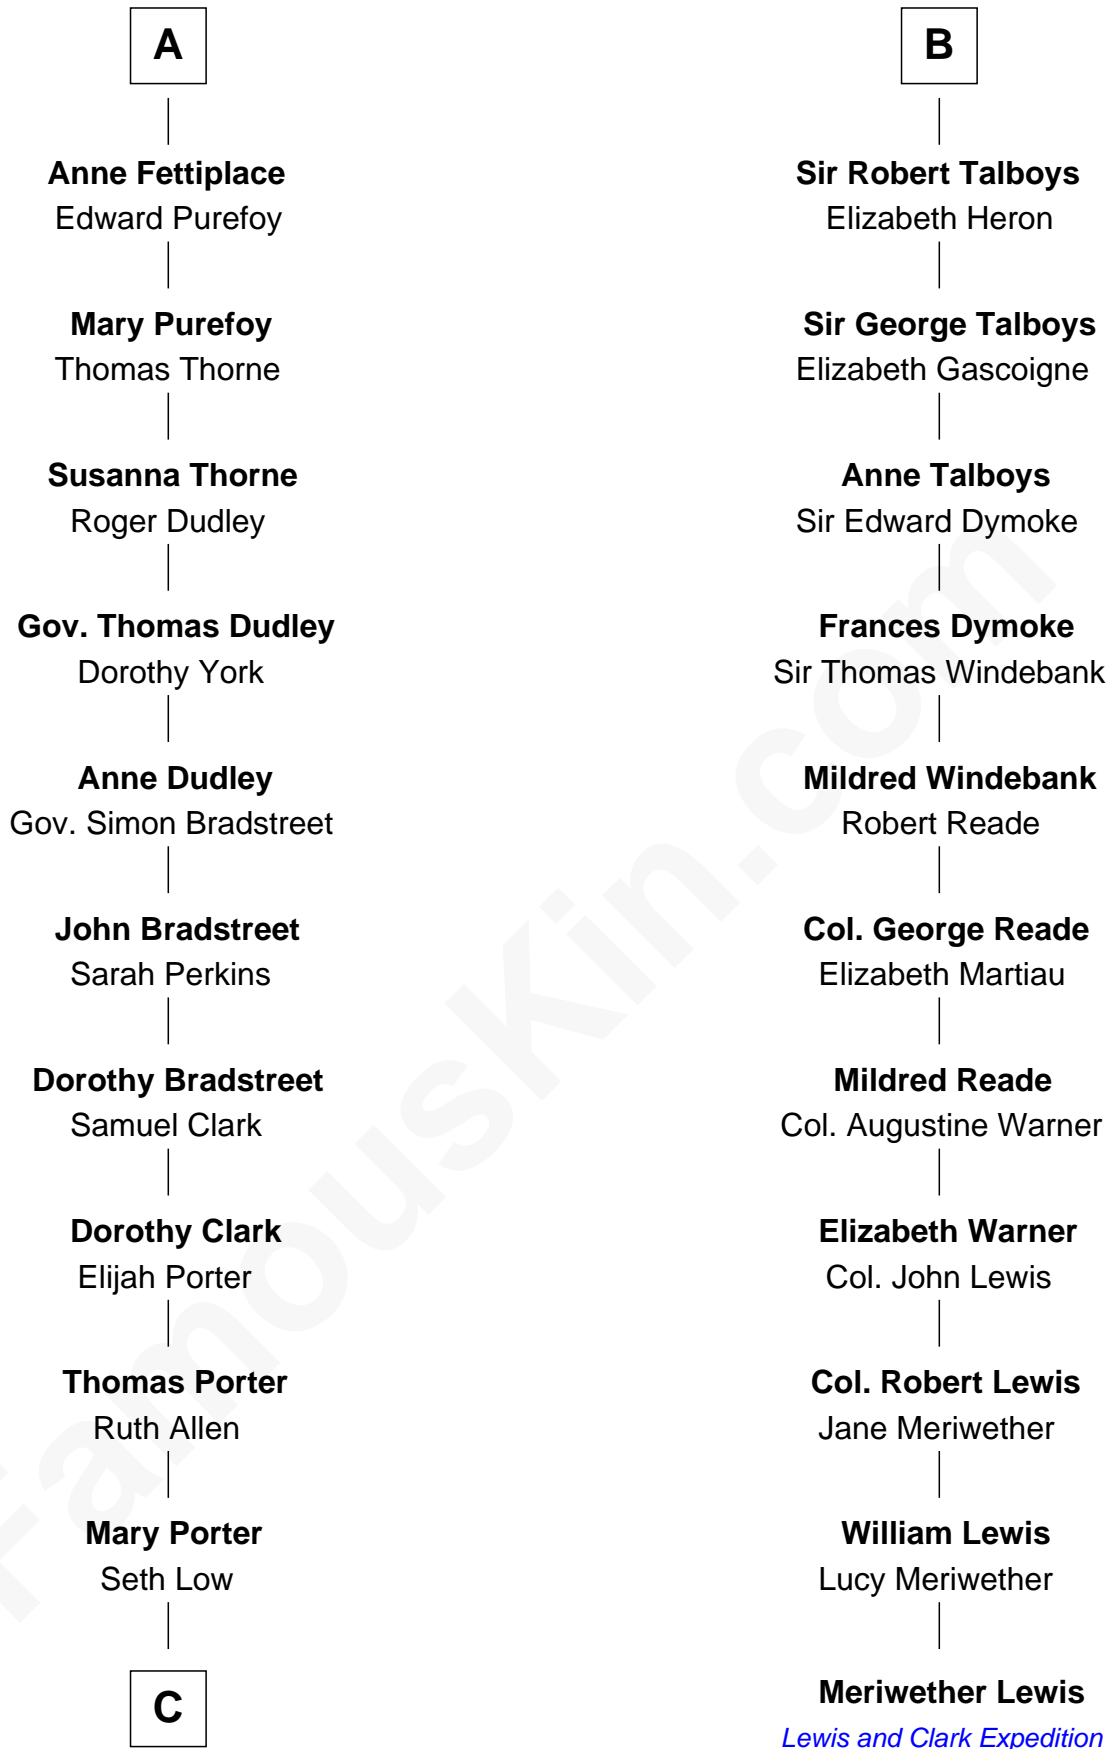

## Relationship Chart of

### Bill Weld

68th Governor of Massachusetts  
17th cousin 4 times removed of

**Meriwether Lewis**  
*Lewis and Clark Expedition*

**C**

—  
**Harriet Low**

John Babcock Hillard

—  
**Harriet Hillard**

William Augustus White