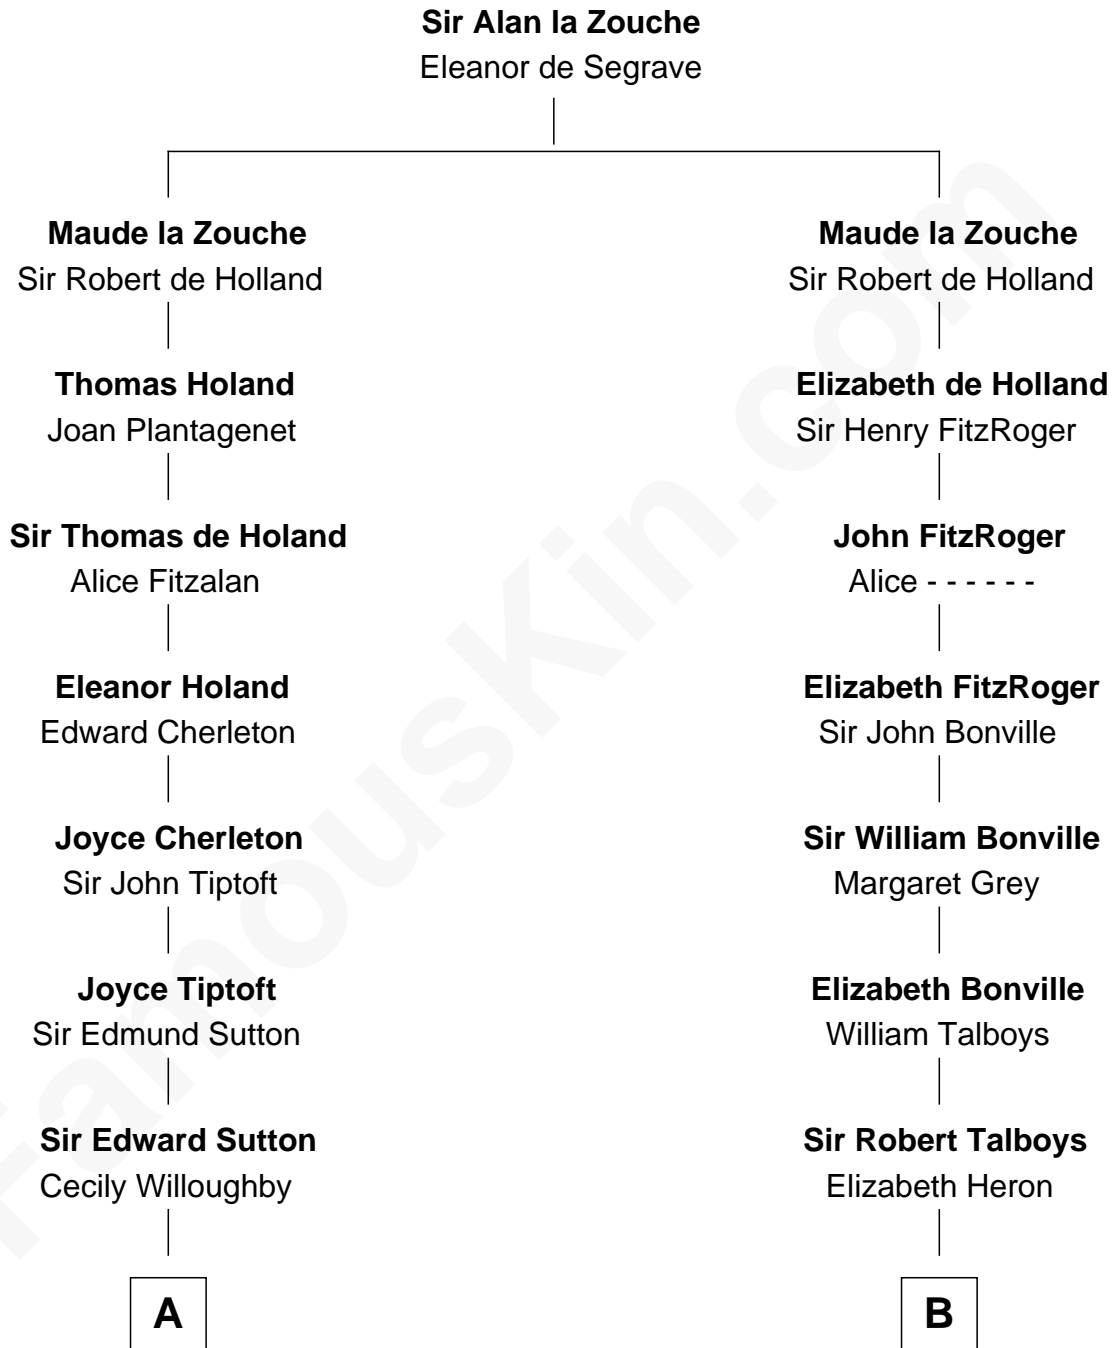

## Relationship Chart of

### Bill Weld

68th Governor of Massachusetts

16th cousin 5 times removed of

**Meriwether Lewis**

*Lewis and Clark Expedition*

**C**

—  
**Harriet Low**  
John Babcock Hillard

—  
**Harriet Hillard**  
William Augustus White