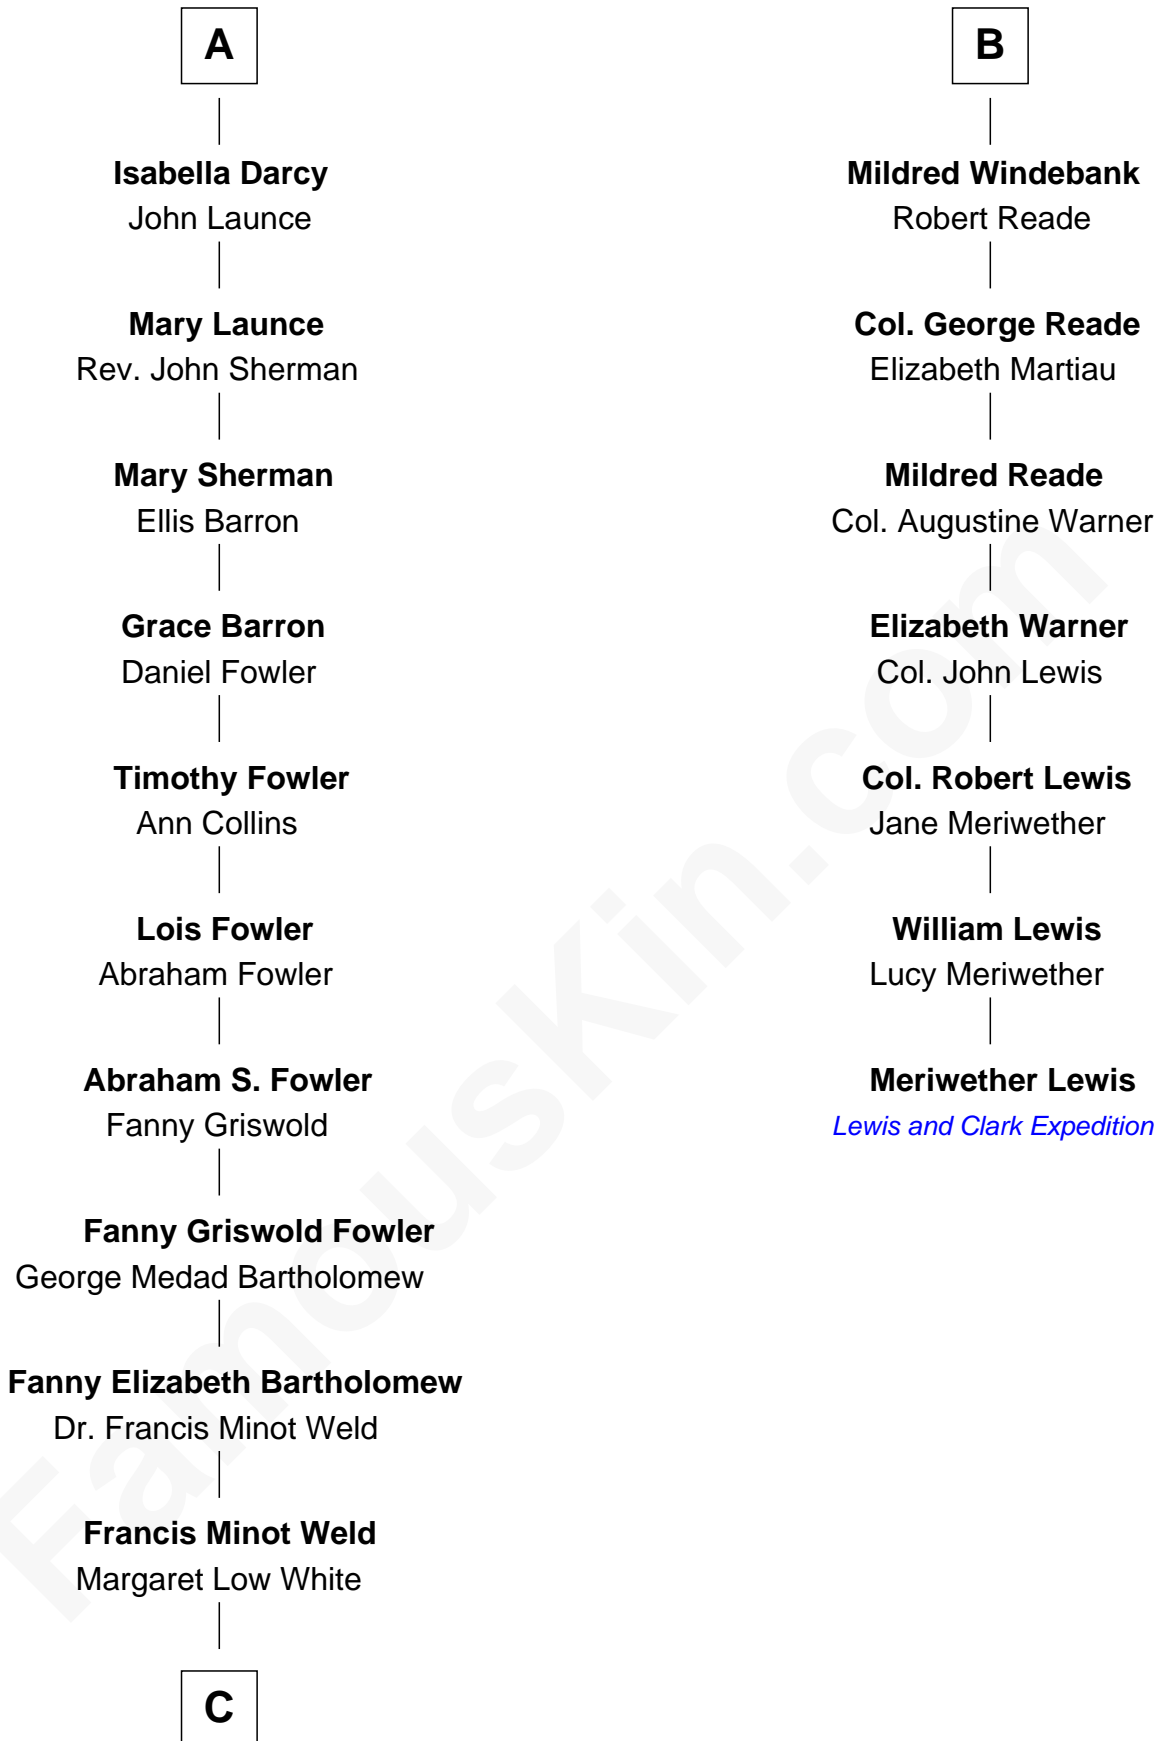

## Relationship Chart of

### Bill Weld

68th Governor of Massachusetts

13th cousin 5 times removed of

**Meriwether Lewis**

*Lewis and Clark Expedition*

**C**

—  
**David Weld**

Mary Blake Nichols

—  
**Bill Weld**

*68th Governor of Massachusetts*

FamousKin.com