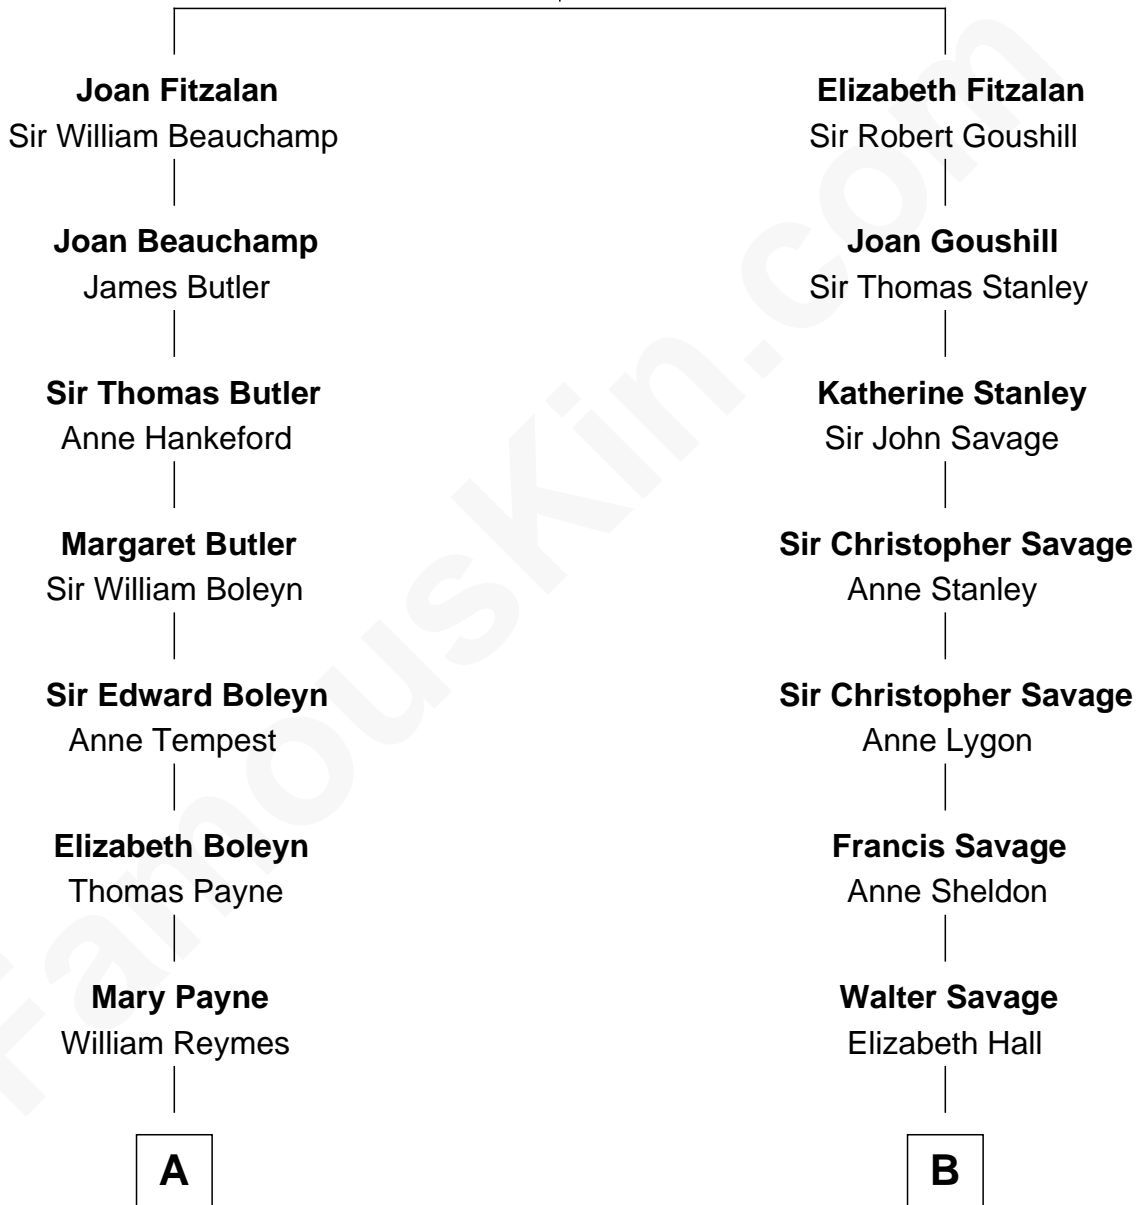

FamousKin.com

Relationship Chart of

Bill Weld

68th Governor of Massachusetts
13th cousin 6 times removed of

Meriwether Lewis
Lewis and Clark Expedition

Sir Richard Fitzalan
Elizabeth de Bohun

C

—
Cornelia DuBois Floyd

John Treadwell Nichols

—
Mary Blake Nichols

David Weld

—
Bill Weld

68th Governor of Massachusetts

FamousKin.com