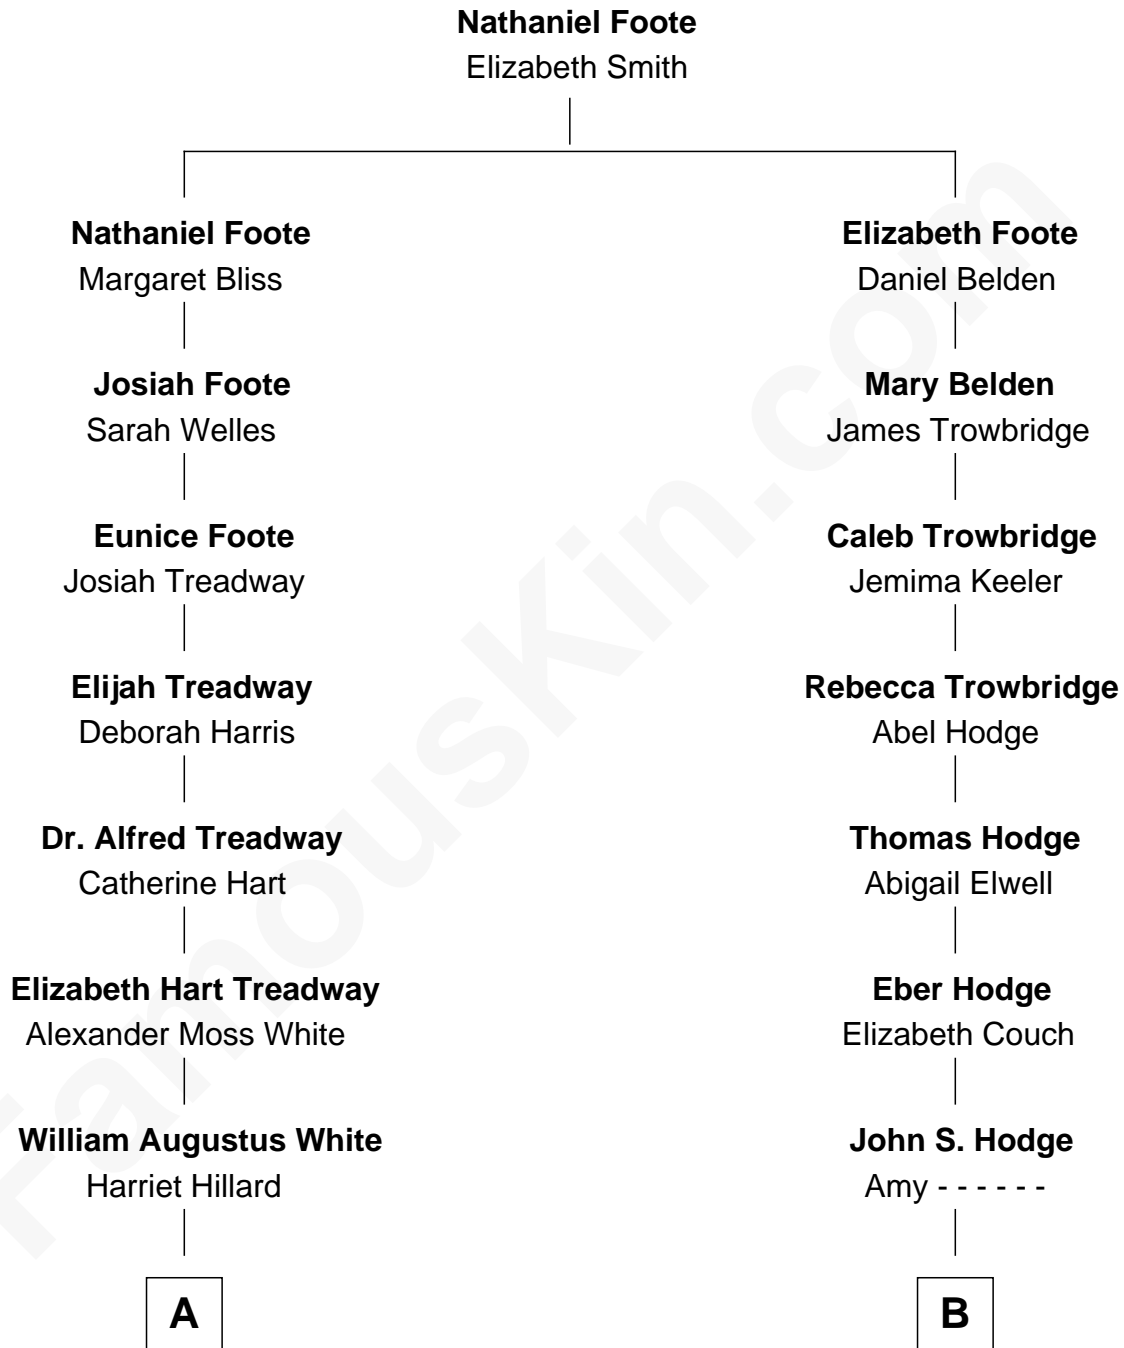

## Relationship Chart of

### Bill Weld

68th Governor of Massachusetts

9th cousin 3 times removed of

### Sarah Jessica Parker

TV and Movie Actress

**A**

**Margaret Low White**  
Francis Minot Weld

**David Weld**  
Mary Blake Nichols

**Bill Weld**  
*68th Governor of Massachusetts*

**B**

**John Eber Hodge**  
Mary Stewart