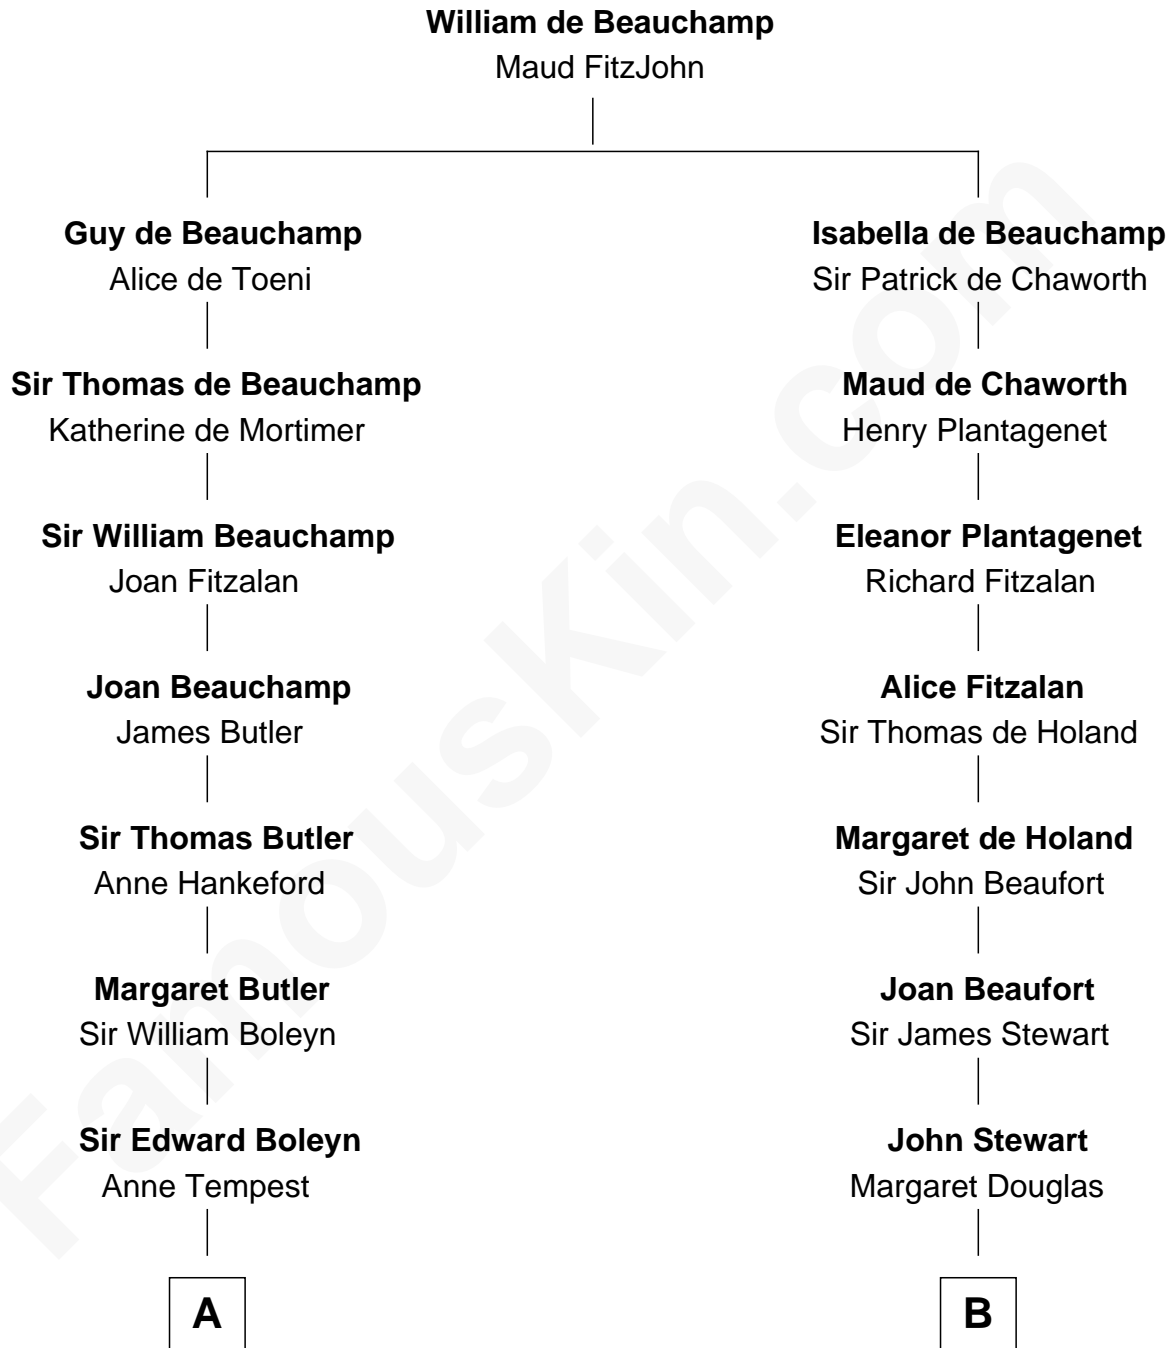

FamousKin.com

Relationship Chart of

Bill Weld

68th Governor of Massachusetts

19th cousin 2 times removed of

Lytton Strachey

Author and Co-Founder of Bloomsbury Group

C

John Gelston Floyd
Sarah Backus Kirkland

John Gelston Floyd
Julia Floyd DuBois

Cornelia DuBois Floyd
John Treadwell Nichols

Mary Blake Nichols
David Weld

Bill Weld
68th Governor of Massachusetts

D

Sir John Peter Grant
Henrietta Plowden