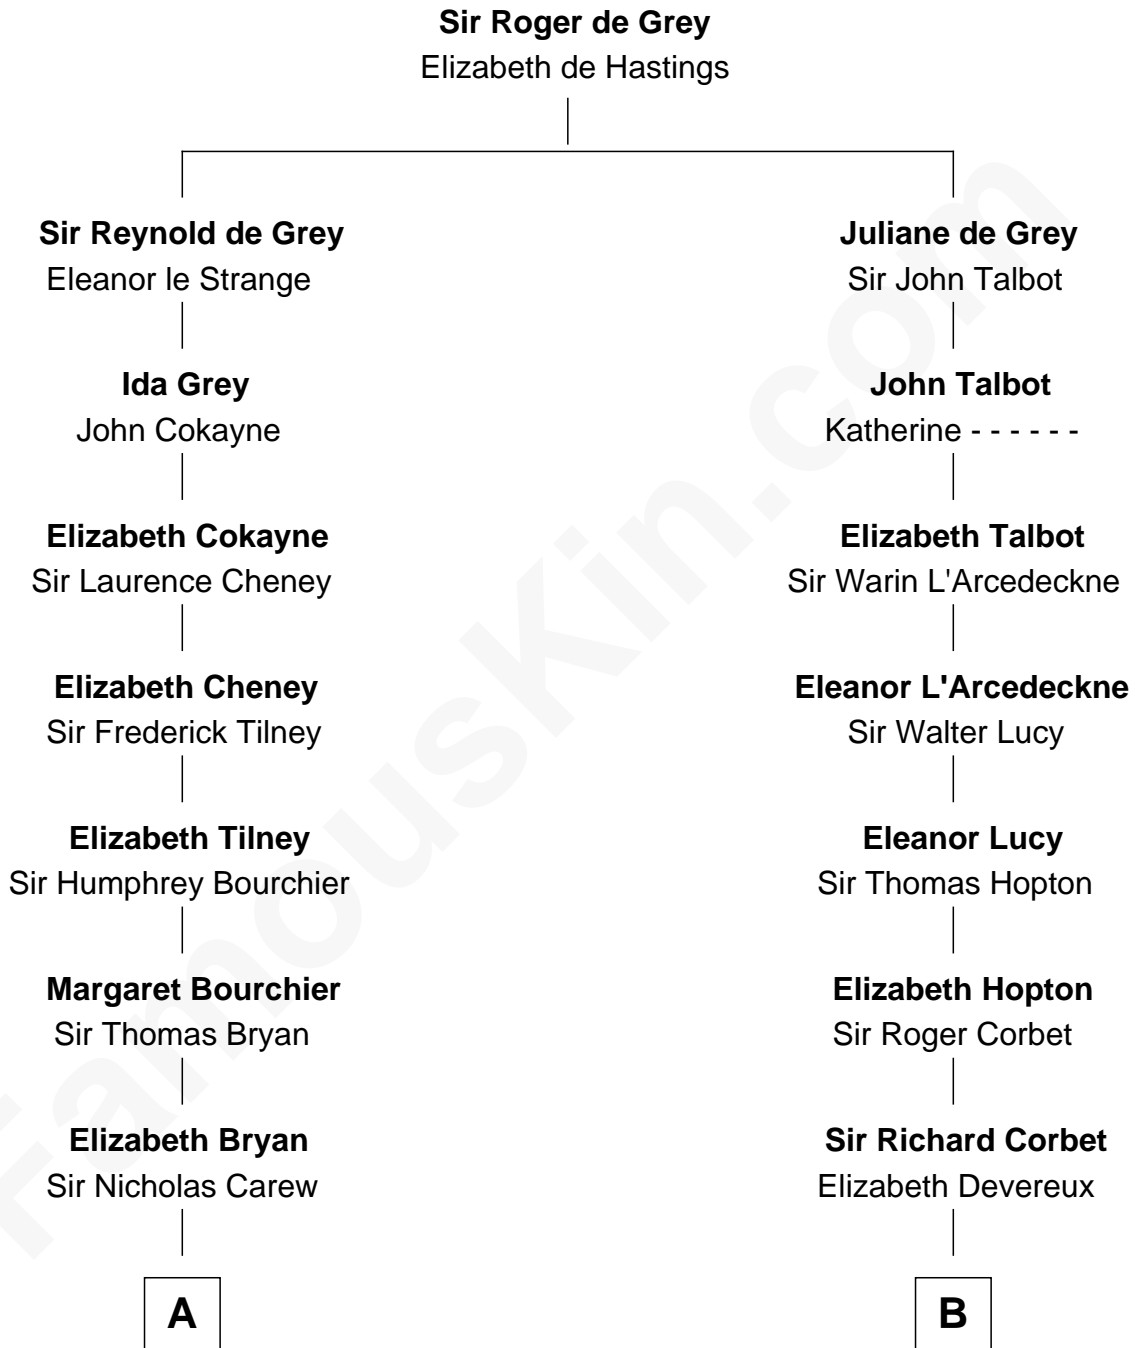

# FamousKin.com Relationship Chart of

**Bill Weld**

*68th Governor of Massachusetts*

19th cousin 1 time removed of

**Joan Fontaine**

*Movie Actress*

**C**

**Fanny Elizabeth Bartholomew**

Dr. Francis Minot Weld

**Francis Minot Weld**

Margaret Low White

**David Weld**

Mary Blake Nichols

**Bill Weld**

*68th Governor of Massachusetts*

**D**

**Margaret Letitia Molesworth**

Charles Richard De Havilland

**Walter Augustus De Havilland**

Lillian Augusta Ruse

**Joan Fontaine**

*Movie Actress*