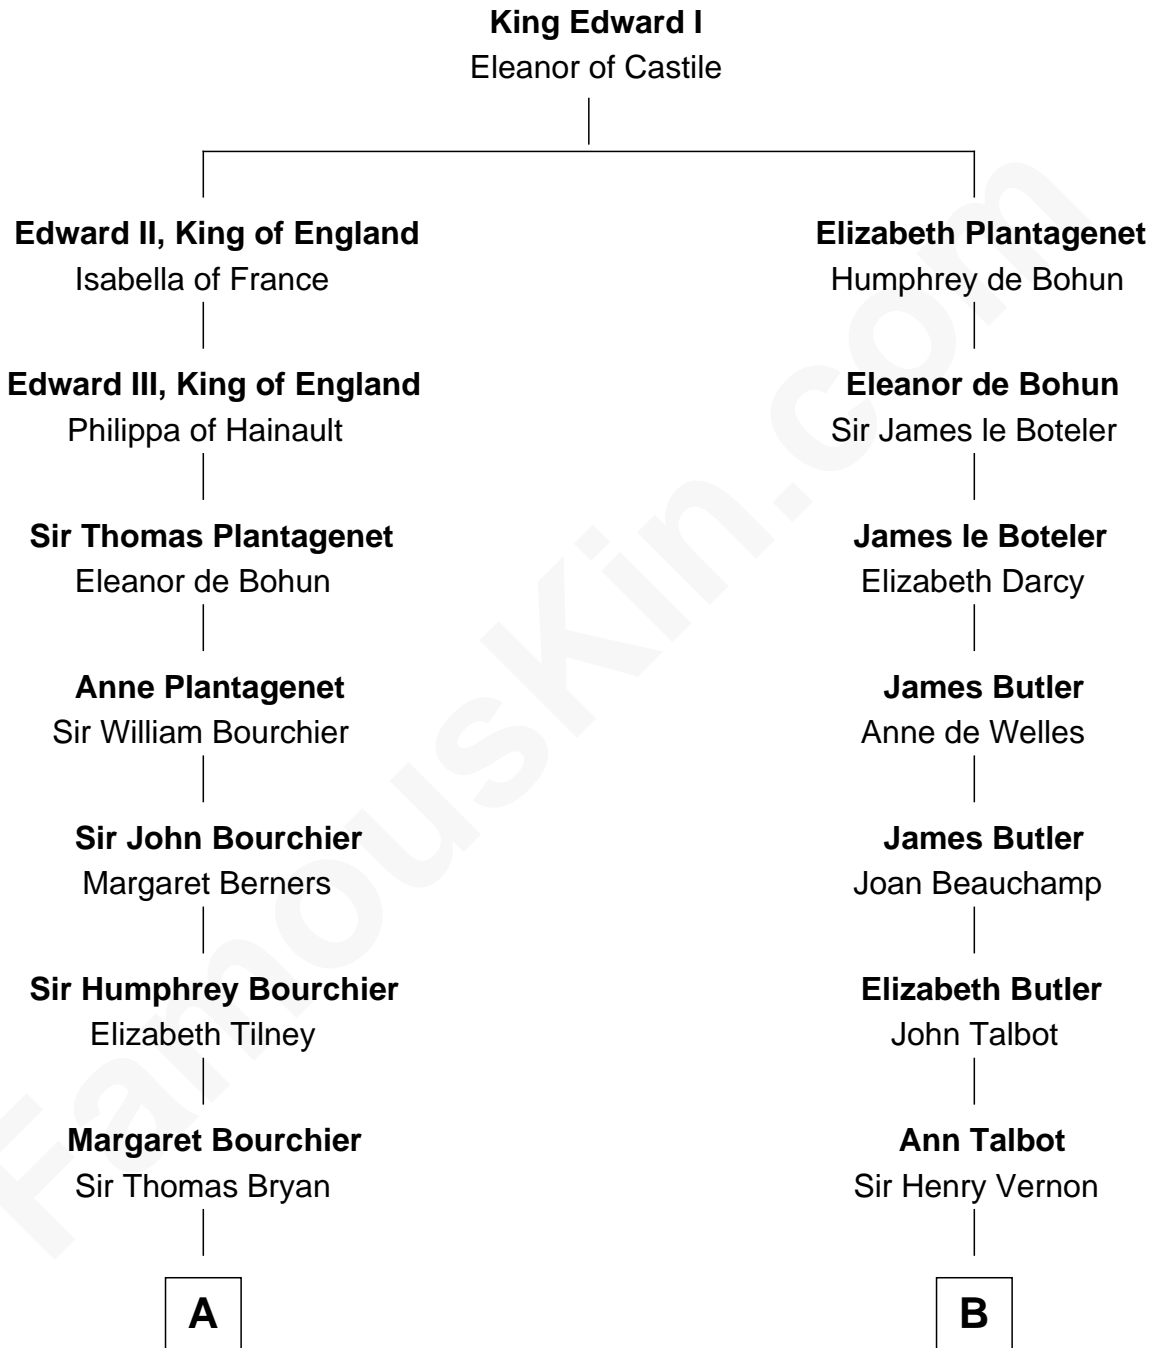

# FamousKin.com Relationship Chart of

**Bill Weld**

*68th Governor of Massachusetts*

**19th cousin 2 times removed of**

**Joan Fontaine**

*Movie Actress*

**C**

**Fanny Griswold Fowler**  
George Medad Bartholomew

**Fanny Elizabeth Bartholomew**  
Dr. Francis Minot Weld

**Francis Minot Weld**  
Margaret Low White

**David Weld**  
Mary Blake Nichols

**Bill Weld**  
*68th Governor of Massachusetts*

**D**

**Margaret Letitia Molesworth**  
Charles Richard De Havilland

**Walter Augustus De Havilland**  
Lillian Augusta Ruse

**Joan Fontaine**  
*Movie Actress*