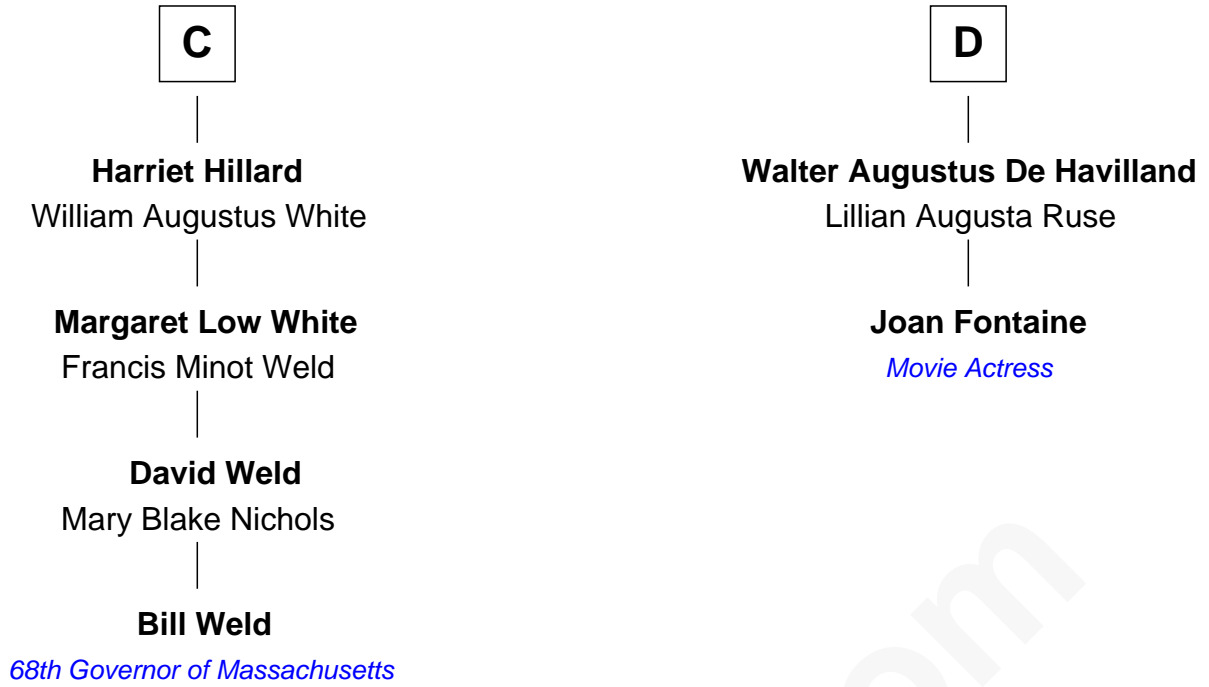

FamousKin.com Relationship Chart of

Bill Weld

68th Governor of Massachusetts

18th cousin 2 times removed of

Joan Fontaine

Movie Actress

Ralph de Stafford
Margaret de Audley

Beatrice de Stafford

Thomas de Ros

Margaret de Ros

Sir Reynold Grey

Margaret Grey

Sir William Bonville

William Bonville

Elizabeth Harington

William Bonville

Robert de Ferrers

Margaret Despencer

Sir Edmund Ferrers

Ellen Roche

Sir William Ferrers

Elizabeth Belknap

Anne Ferrers

Sir Walter Devereux

Elizabeth Devereux

Sir Richard Corbet

Sir Robert Corbet

Elizabeth Vernon

B

FamousKin.com