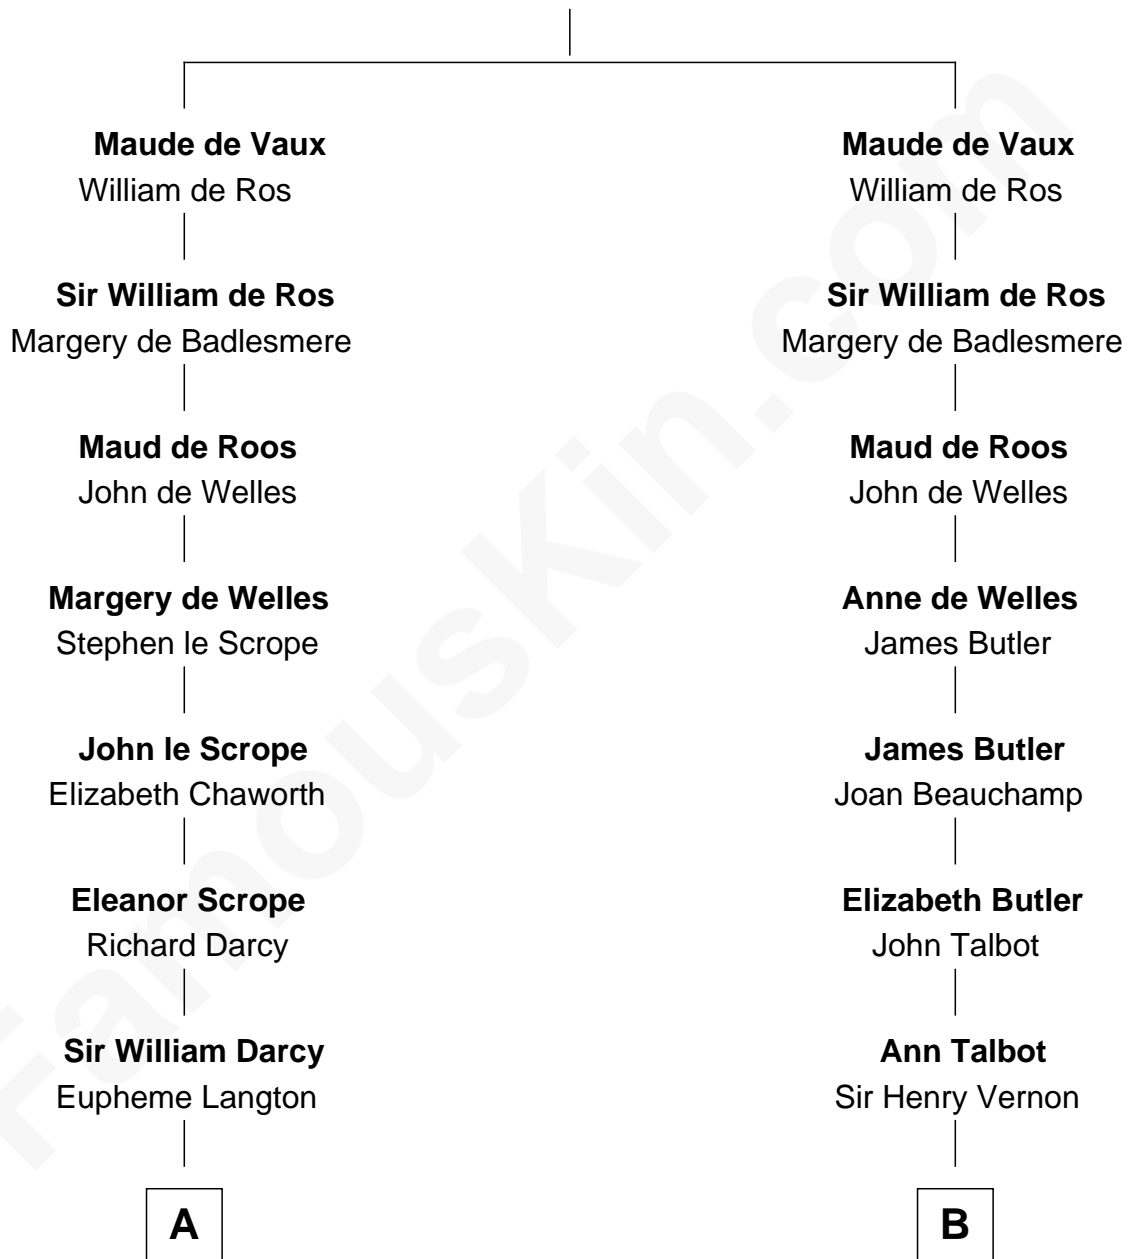

# FamousKin.com Relationship Chart of

**Bill Weld**

*68th Governor of Massachusetts*

**19th cousin 2 times removed of**

**Joan Fontaine**

*Movie Actress*

**John de Vaux**

**C**

**Fanny Griswold Fowler**  
George Medad Bartholomew

**Fanny Elizabeth Bartholomew**  
Dr. Francis Minot Weld

**Francis Minot Weld**  
Margaret Low White

**David Weld**  
Mary Blake Nichols

**Bill Weld**  
*68th Governor of Massachusetts*

**D**

**Margaret Letitia Molesworth**  
Charles Richard De Havilland

**Walter Augustus De Havilland**  
Lillian Augusta Ruse

**Joan Fontaine**  
*Movie Actress*