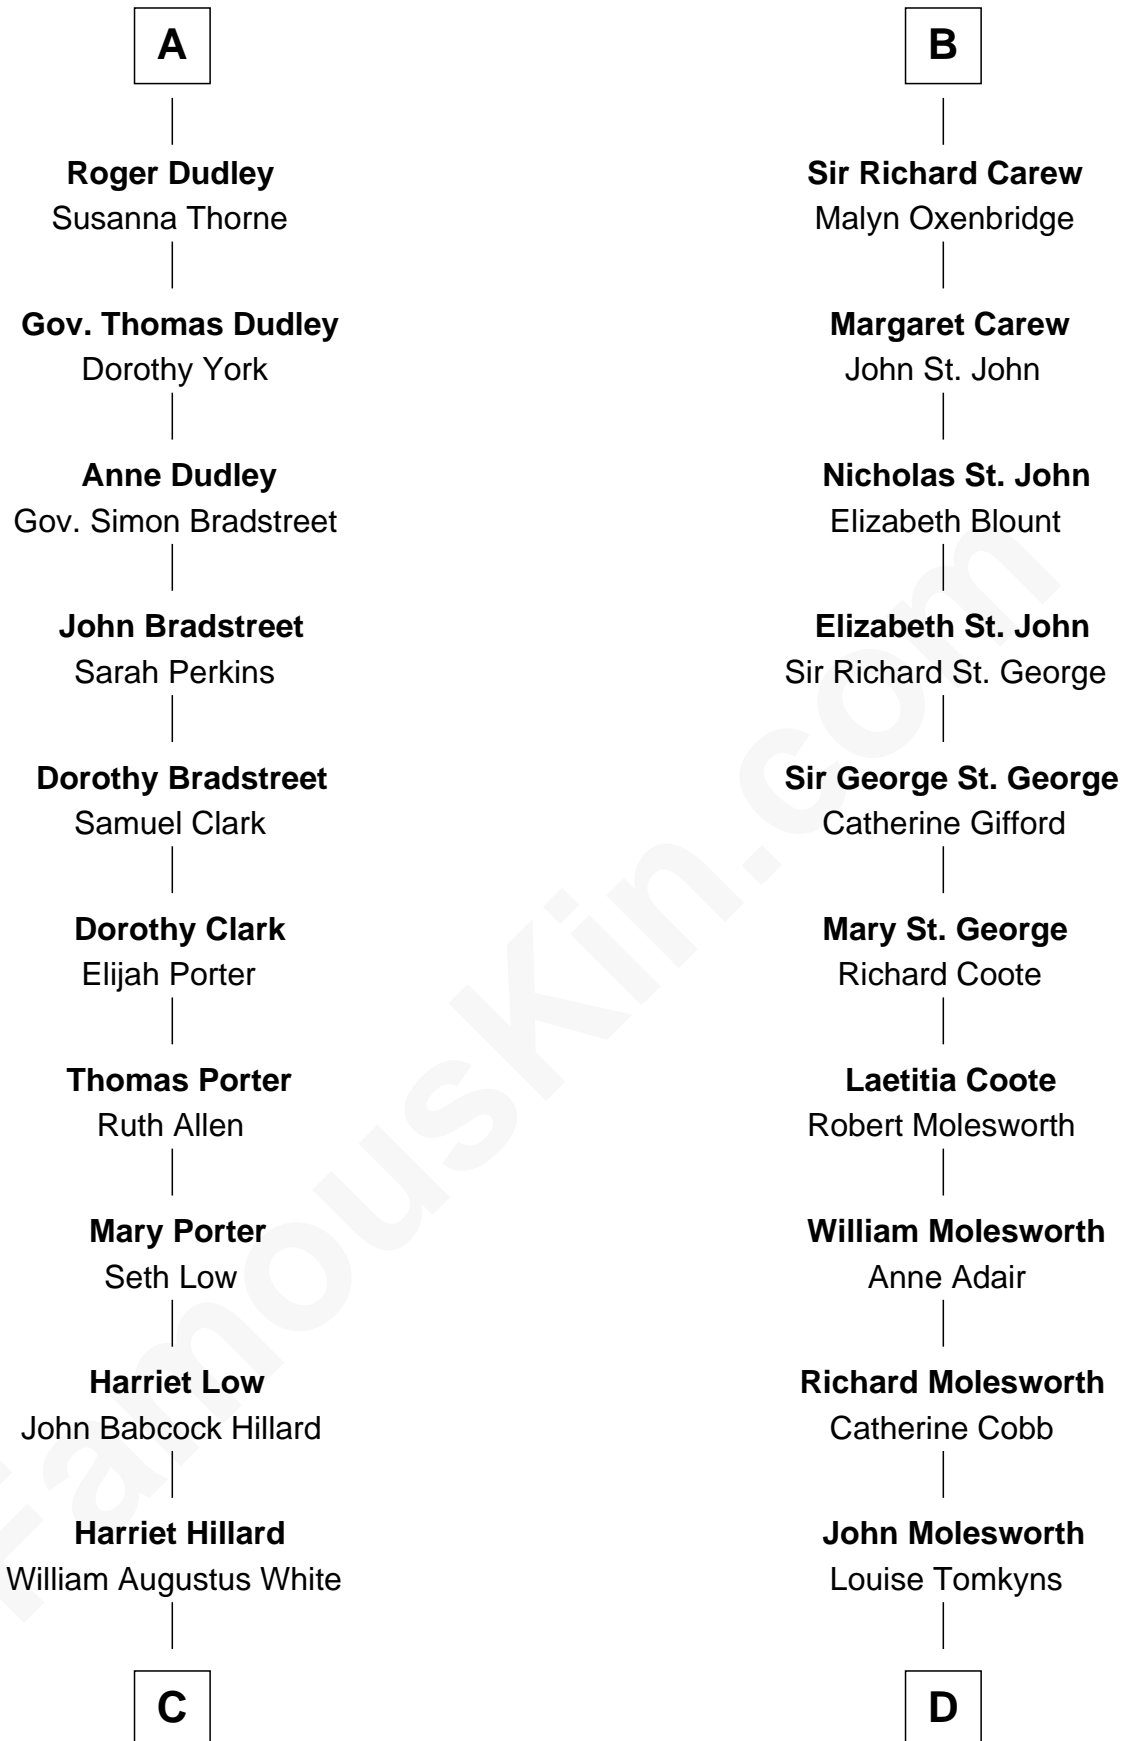

FamousKin.com Relationship Chart of

Bill Weld

68th Governor of Massachusetts

19th cousin of

Joan Fontaine

Movie Actress

Sir Maurice de Berkeley

Eve la Zouche

Thomas de Berkeley
Katherine de Clyvedon

Sir John Berkeley
Elizabeth Betteshorne

Elizabeth Berkeley
Sir John Sutton

Sir Edmund Sutton
Joyce Tiptoft

Sir Edward Sutton
Cecily Willoughby

Sir John Sutton
Cecily Grey

Sir Henry Dudley
----- Ashton

Probable

A

Isabel de Berkeley
Sir Robert de Clifford

Sir Roger de Clifford
Maud de Beauchamp

Katherine de Clifford
Sir Ralph de Greystoke

Maud de Greystoke
Eudo de Welles

Sir Lionel de Welles
Joan de Waterton

Eleanor de Welles
Sir Thomas Hoo

Eleanor Hoo
James Carew

B

C

Margaret Low White
Francis Minot Weld

David Weld
Mary Blake Nichols

Bill Weld
68th Governor of Massachusetts

D