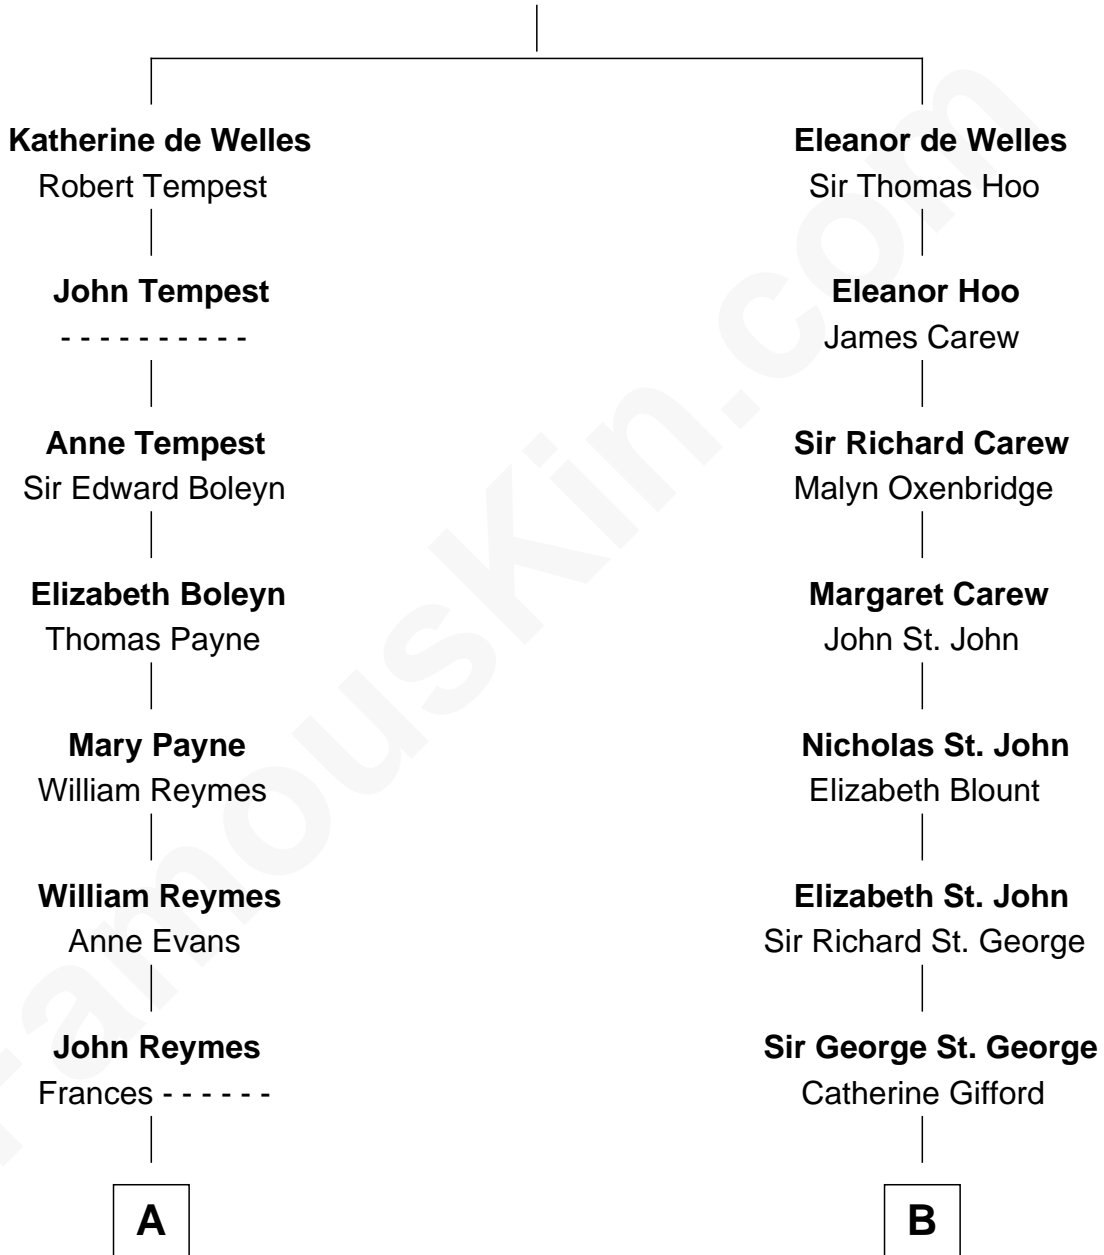

FamousKin.com

Relationship Chart of

Bill Weld

68th Governor of Massachusetts

14th cousin 3 times removed of

Joan Fontaine

Movie Actress

Sir Lionel de Welles

Joan de Waterton

68th Governor of Massachusetts

Bill Weld photo by [Marc Nozell](#) ([CC BY-SA 2.0](#))