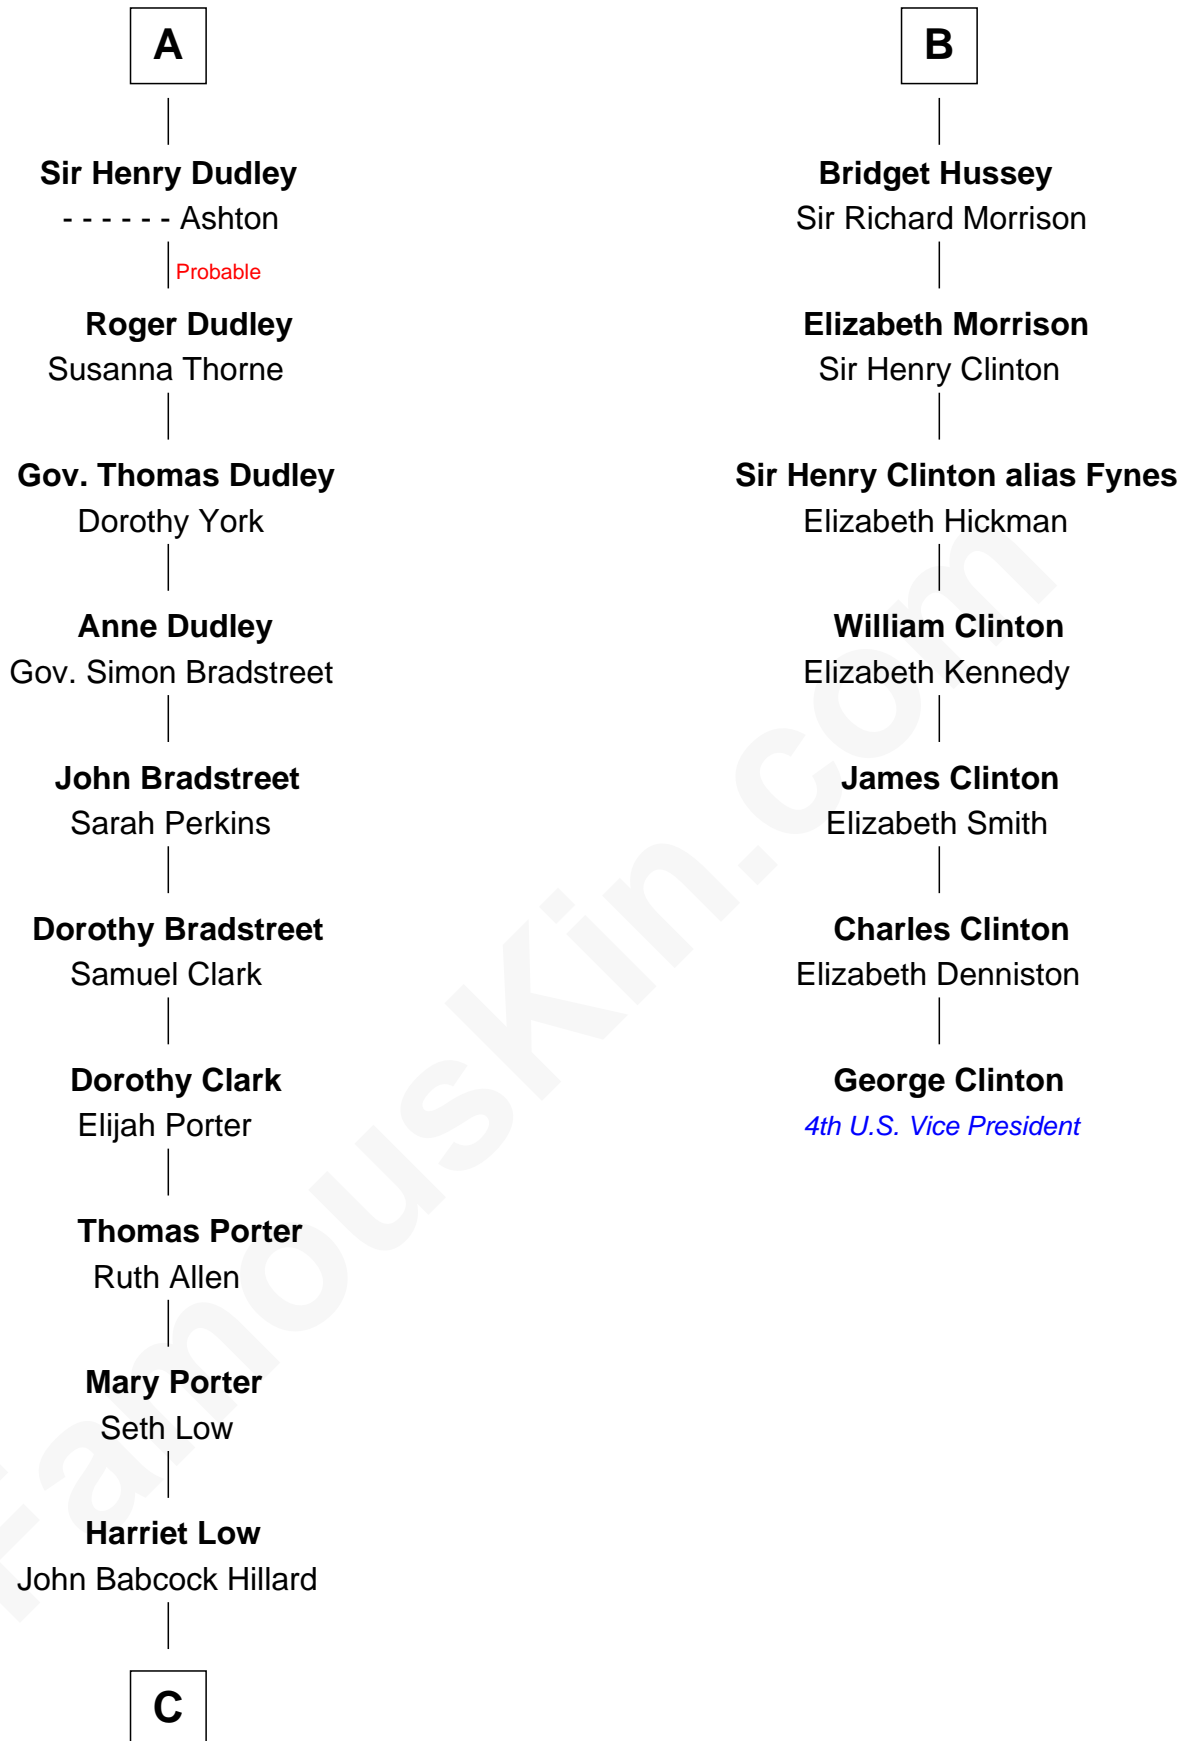

### George Clinton

4th U.S. Vice President

**Henry Plantagenet**  
Maud de Chaworth

**Eleanor Plantagenet**  
Richard Fitzalan

**Alice Fitzalan**  
Sir Thomas de Holand

**Eleanor Holand**  
Edward Cherleton

**Joyce Cherleton**  
Sir John Tiptoft

**Joyce Tiptoft**  
Sir Edmund Sutton

**Sir Edward Sutton**  
Cecily Willoughby

**Sir John Sutton**  
Cecily Grey

**A**

**Henry of Lancaster**  
Isabella de Beaumont

**Blanche of Lancaster**  
John of Gaunt

**Elizabeth of Lancaster**  
John de Holand

**Constance de Holand**  
Sir John Grey

**Sir Edmund Grey**  
Katherine Percy

**George Grey**  
Catherine Herbert

**Anne Grey**  
Sir John Hussey

**B**

**C**

—  
**Harriet Hillard**  
William Augustus White

—  
**Margaret Low White**  
Francis Minot Weld

—  
**David Weld**  
Mary Blake Nichols

—  
**Bill Weld**  
*68th Governor of Massachusetts*

FamousKin.com