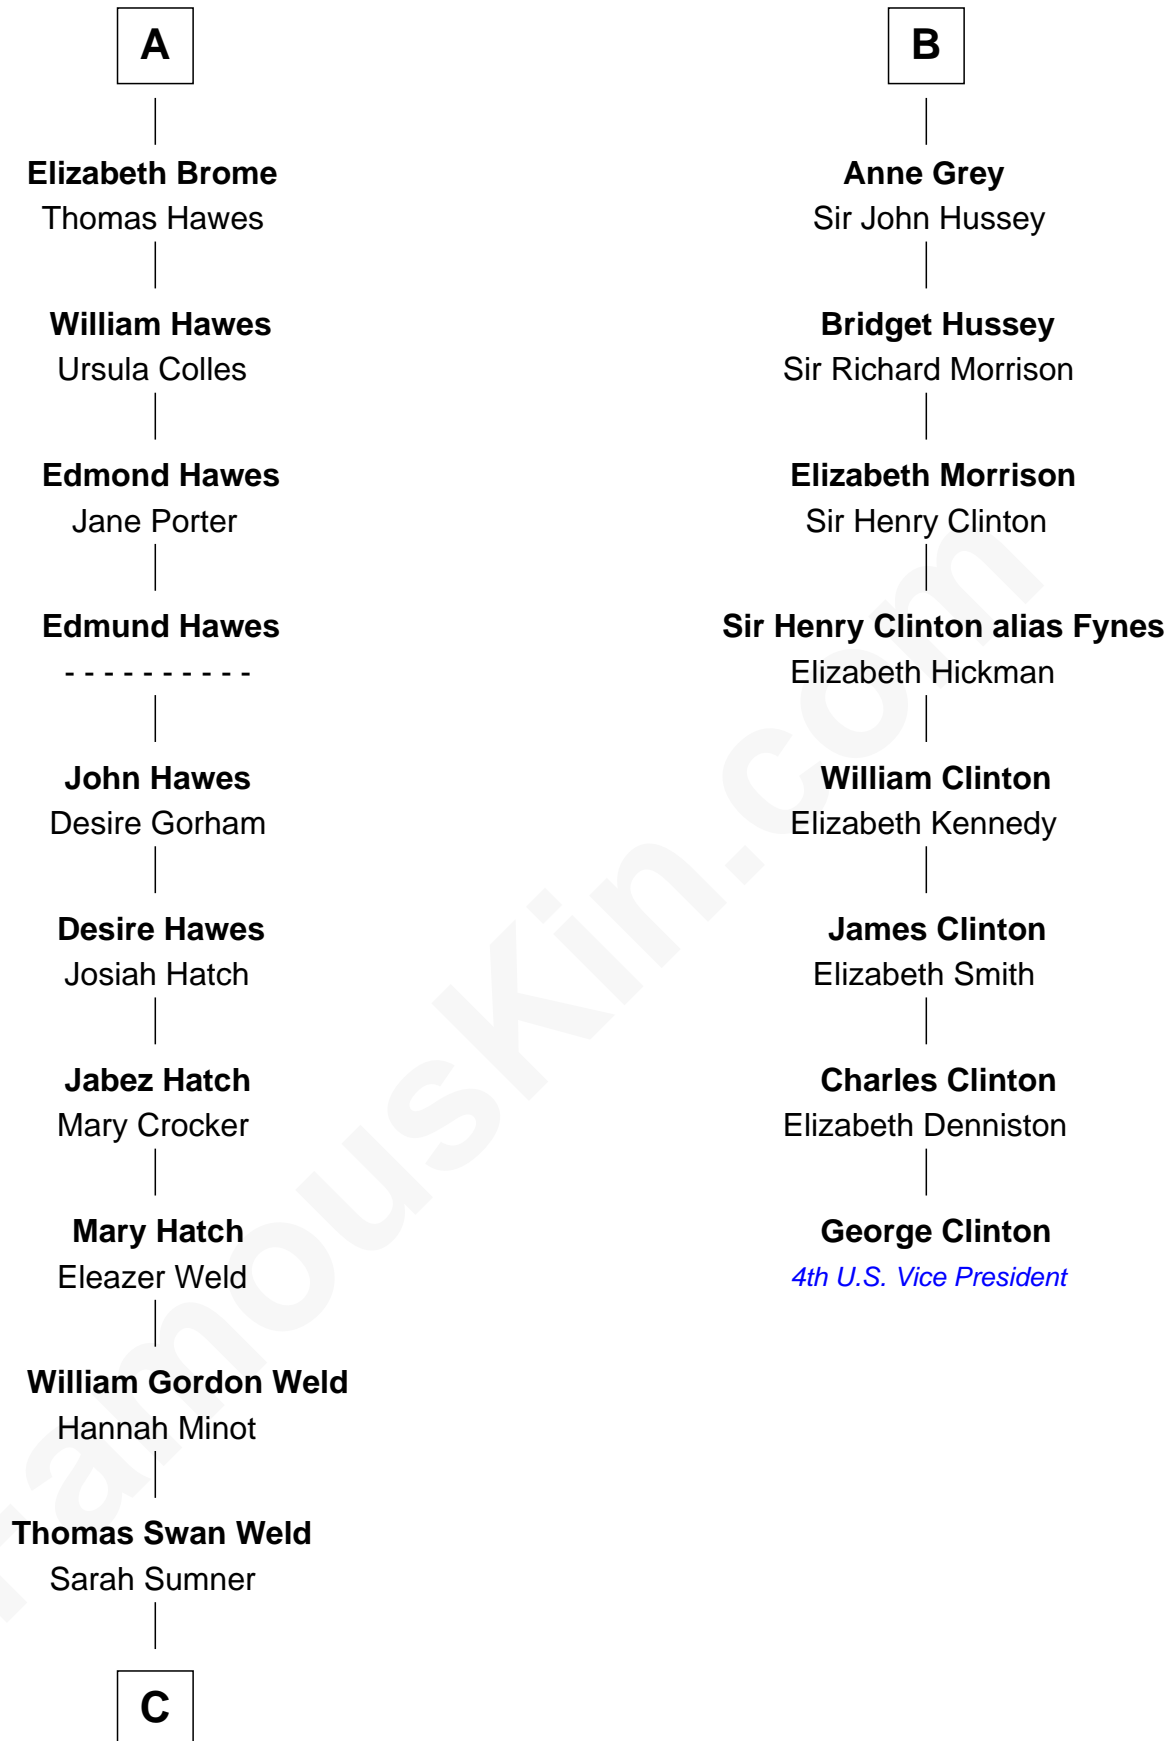

FamousKin.com

Relationship Chart of

Bill Weld

68th Governor of Massachusetts

14th cousin 6 times removed of

George Clinton

4th U.S. Vice President

Sir Robert de Ros

Isabel de Aubeney

C

—
Dr. Francis Minot Weld
Fanny Elizabeth Bartholomew

—
Francis Minot Weld
Margaret Low White

—
David Weld
Mary Blake Nichols

—
Bill Weld
68th Governor of Massachusetts

FamousKin.com