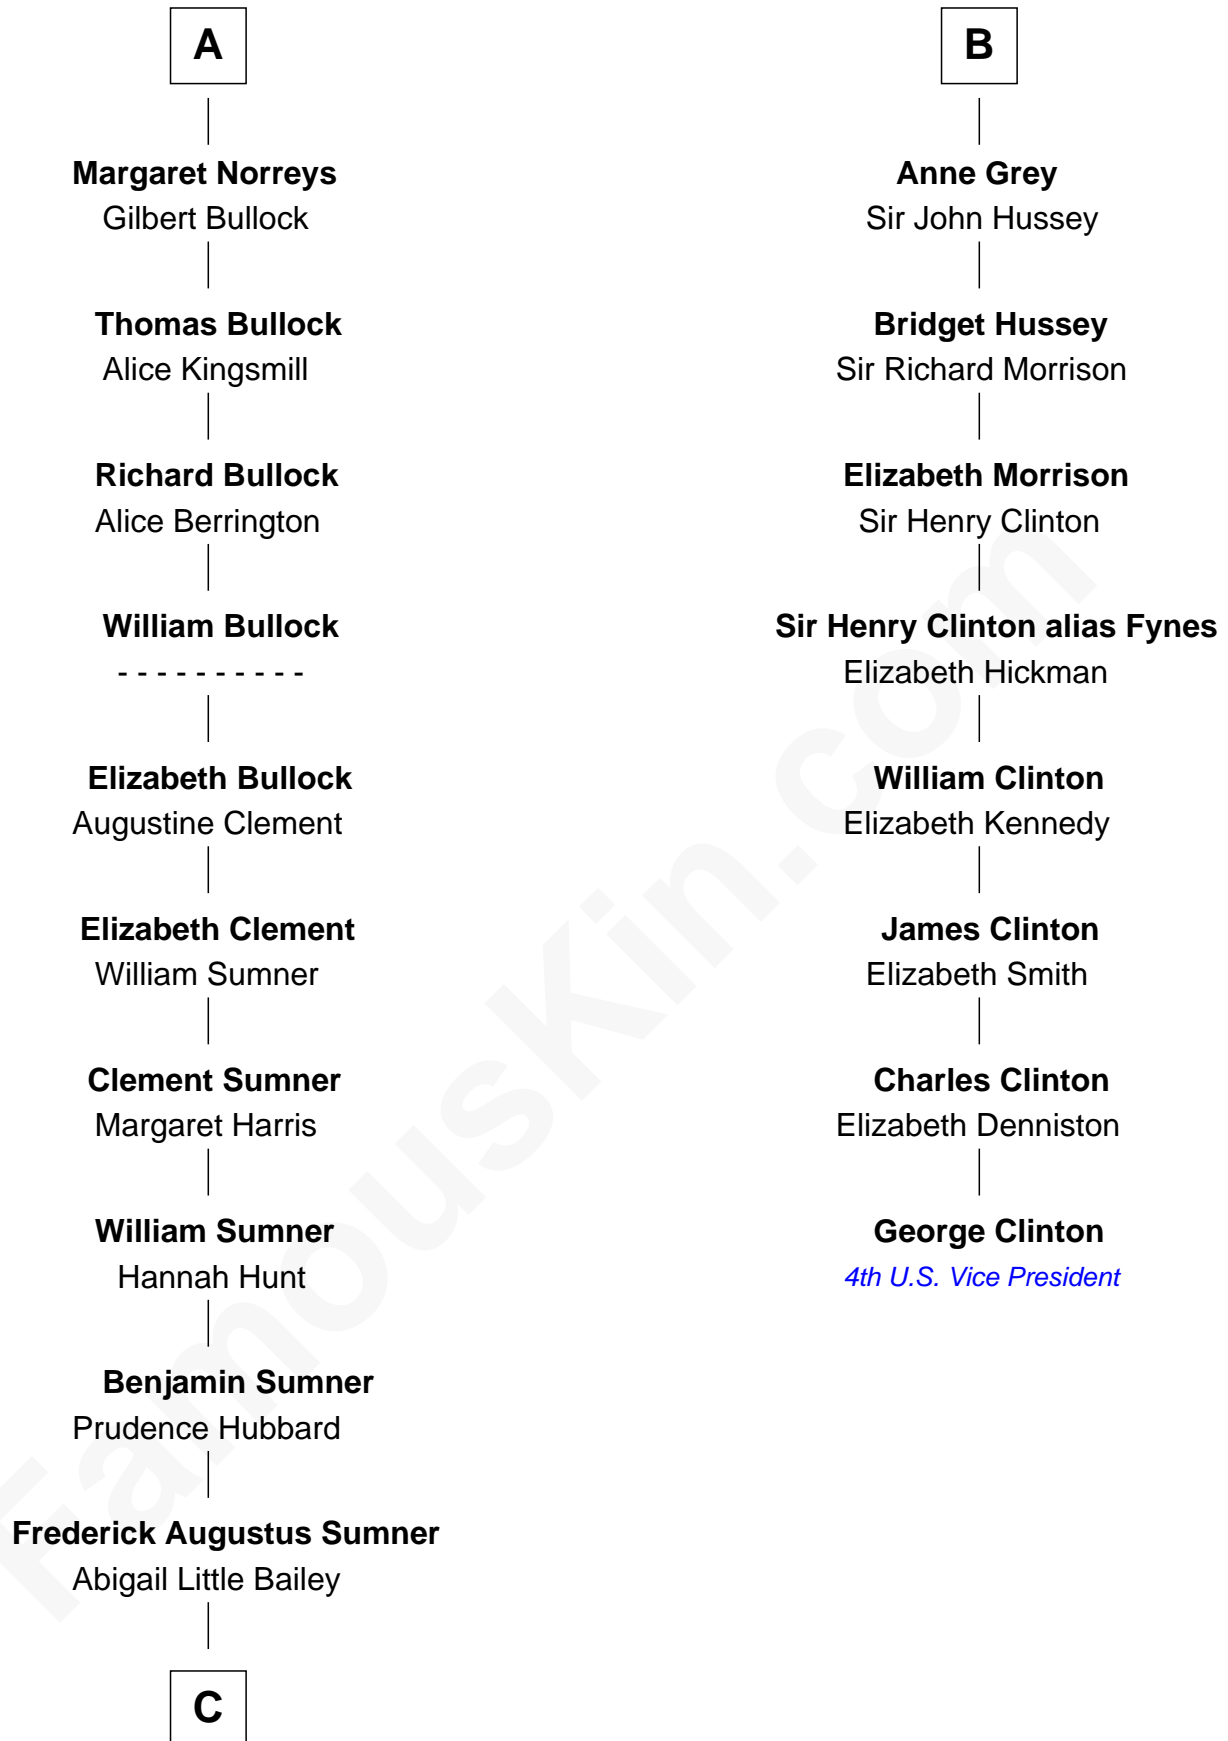

FamousKin.com

Relationship Chart of

Bill Weld

68th Governor of Massachusetts

14th cousin 7 times removed of

George Clinton

4th U.S. Vice President

Sir Gilbert de Clare

Joan of Acre

C

Sarah Sumner
Thomas Swan Weld

Dr. Francis Minot Weld
Fanny Elizabeth Bartholomew

Francis Minot Weld
Margaret Low White

David Weld
Mary Blake Nichols

Bill Weld
68th Governor of Massachusetts

FamousKin.com