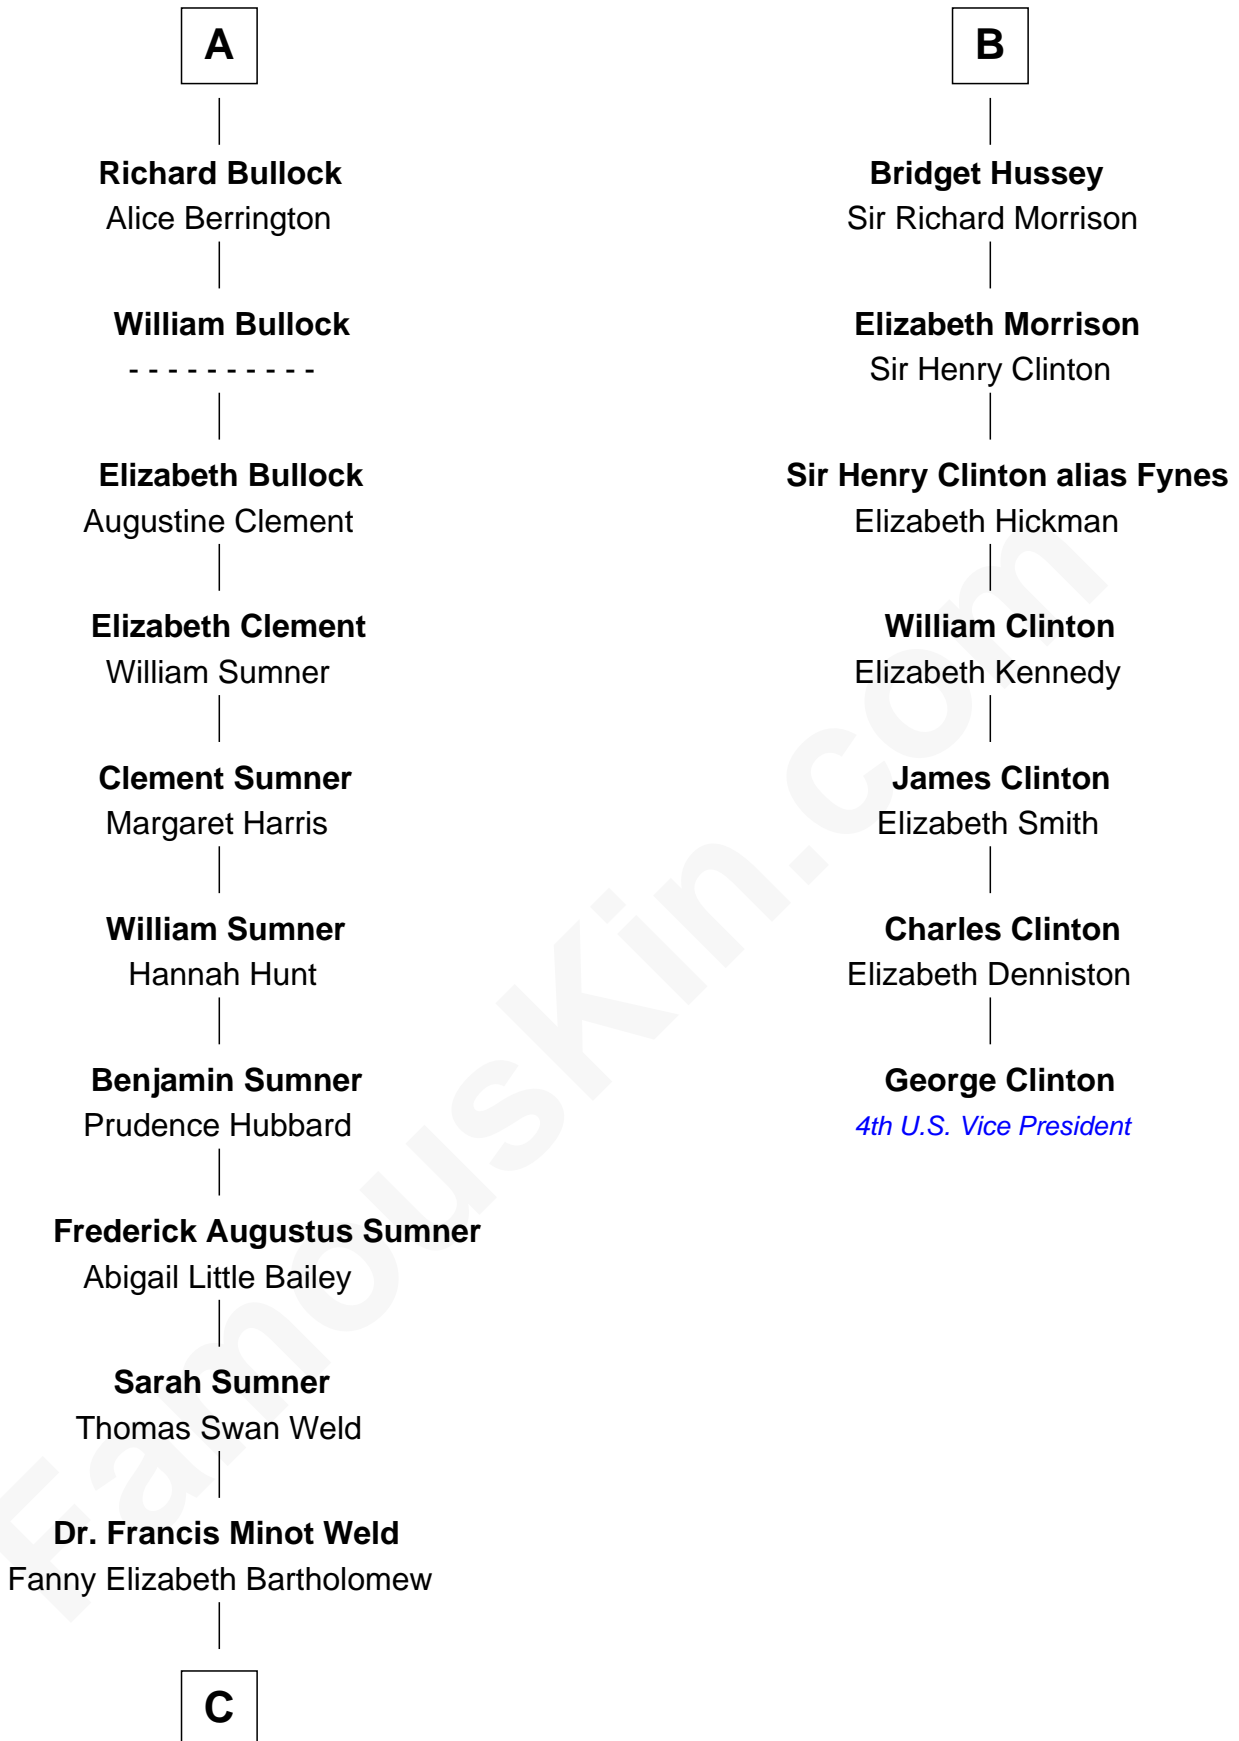

FamousKin.com

Relationship Chart of

Bill Weld

68th Governor of Massachusetts

13th cousin 6 times removed of

George Clinton

4th U.S. Vice President

William de Montagu
Katherine de Grandison

Sibyl de Montagu
Sir Edmund Fitzalan

Philippe Fitzalan
Sir Richard Sergeaux

Alice Sergeaux
Sir Richard de Vere

Sir John de Vere
Elizabeth Howard

Joan de Vere
Sir William Norreys

Margaret Norreys
Gilbert Bullock

Thomas Bullock
Alice Kingsmill

A

Philippa de Montagu
Sir Roger de Mortimer

Edmund Mortimer
Philippa Plantagenet

Elizabeth Mortimer
Sir Henry Percy

Sir Henry Percy
Eleanor Neville

Katherine Percy
Sir Edmund Grey

George Grey
Catherine Herbert

Anne Grey
Sir John Hussey

B

C

Francis Minot Weld

Margaret Low White

David Weld

Mary Blake Nichols