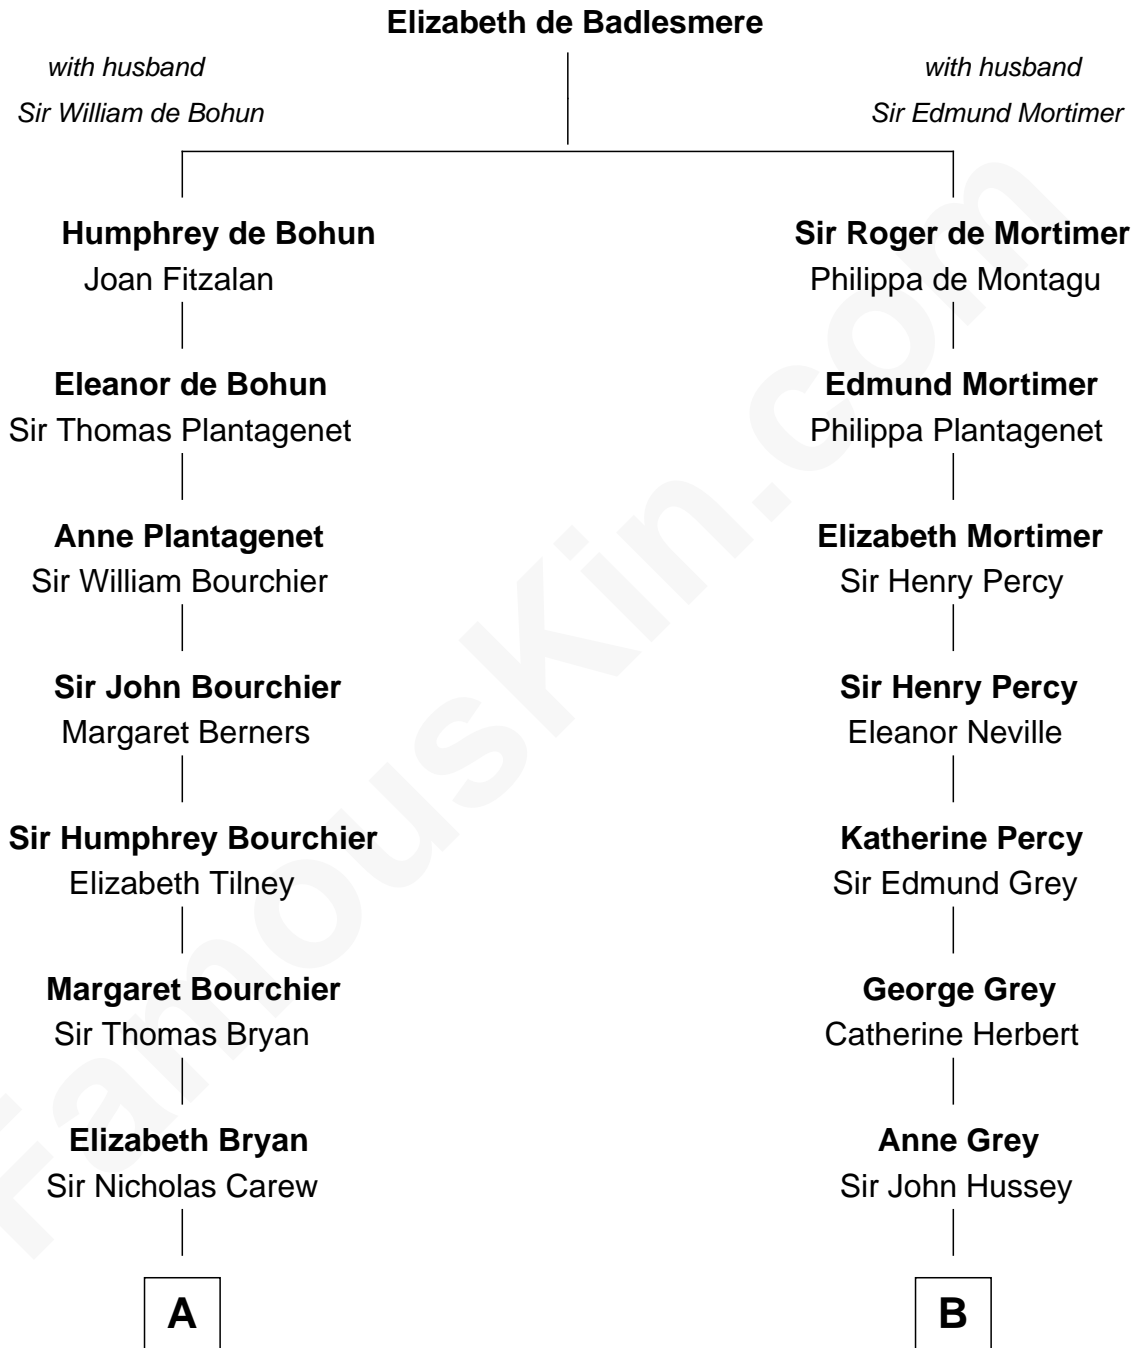

FamousKin.com

Relationship Chart of

Bill Weld

68th Governor of Massachusetts

13th cousin 7 times removed of

George Clinton

4th U.S. Vice President

C

Fanny Elizabeth Bartholomew

Dr. Francis Minot Weld

Francis Minot Weld

Margaret Low White

David Weld

Mary Blake Nichols

Bill Weld

68th Governor of Massachusetts