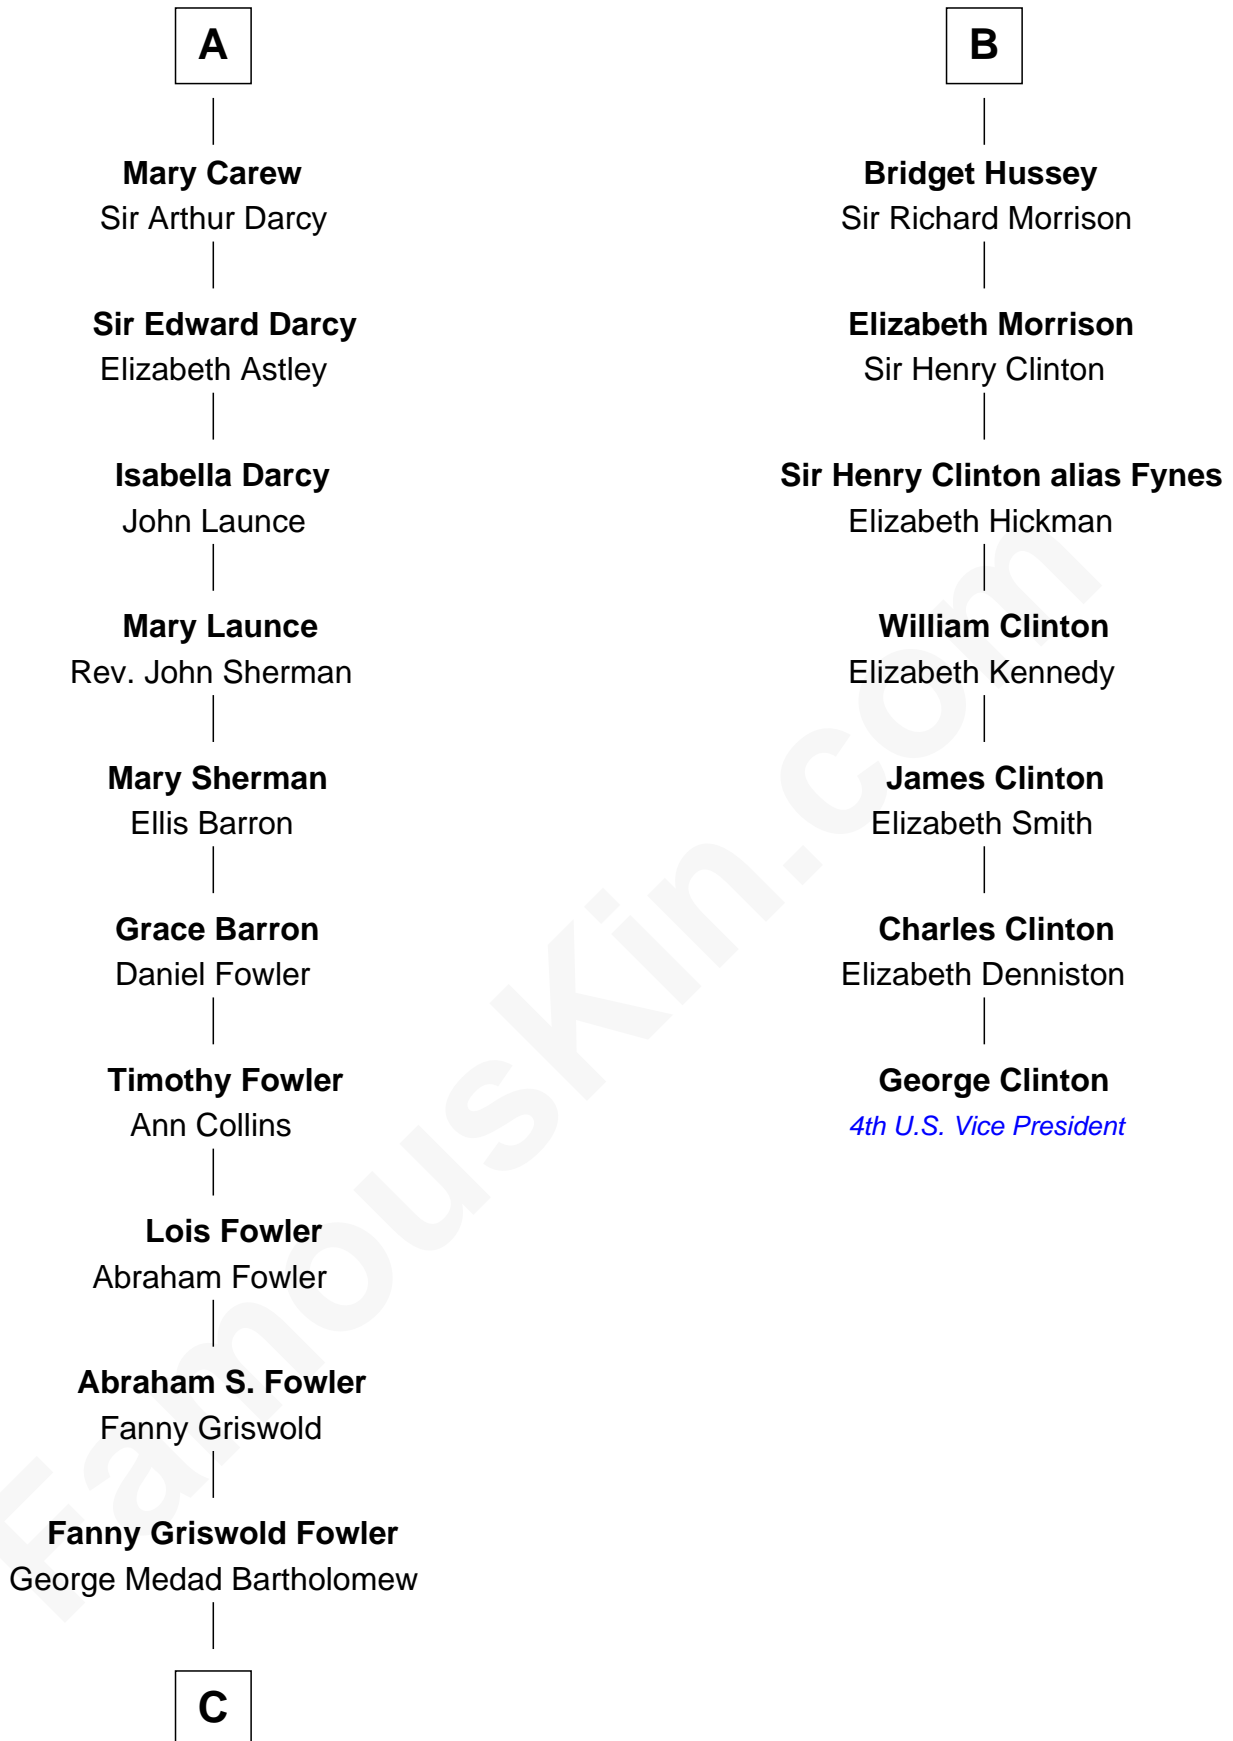

FamousKin.com

Relationship Chart of

Bill Weld

68th Governor of Massachusetts

13th cousin 7 times removed of

George Clinton

4th U.S. Vice President

C

Fanny Elizabeth Bartholomew

Dr. Francis Minot Weld

Francis Minot Weld

Margaret Low White

David Weld

Mary Blake Nichols

Bill Weld

68th Governor of Massachusetts