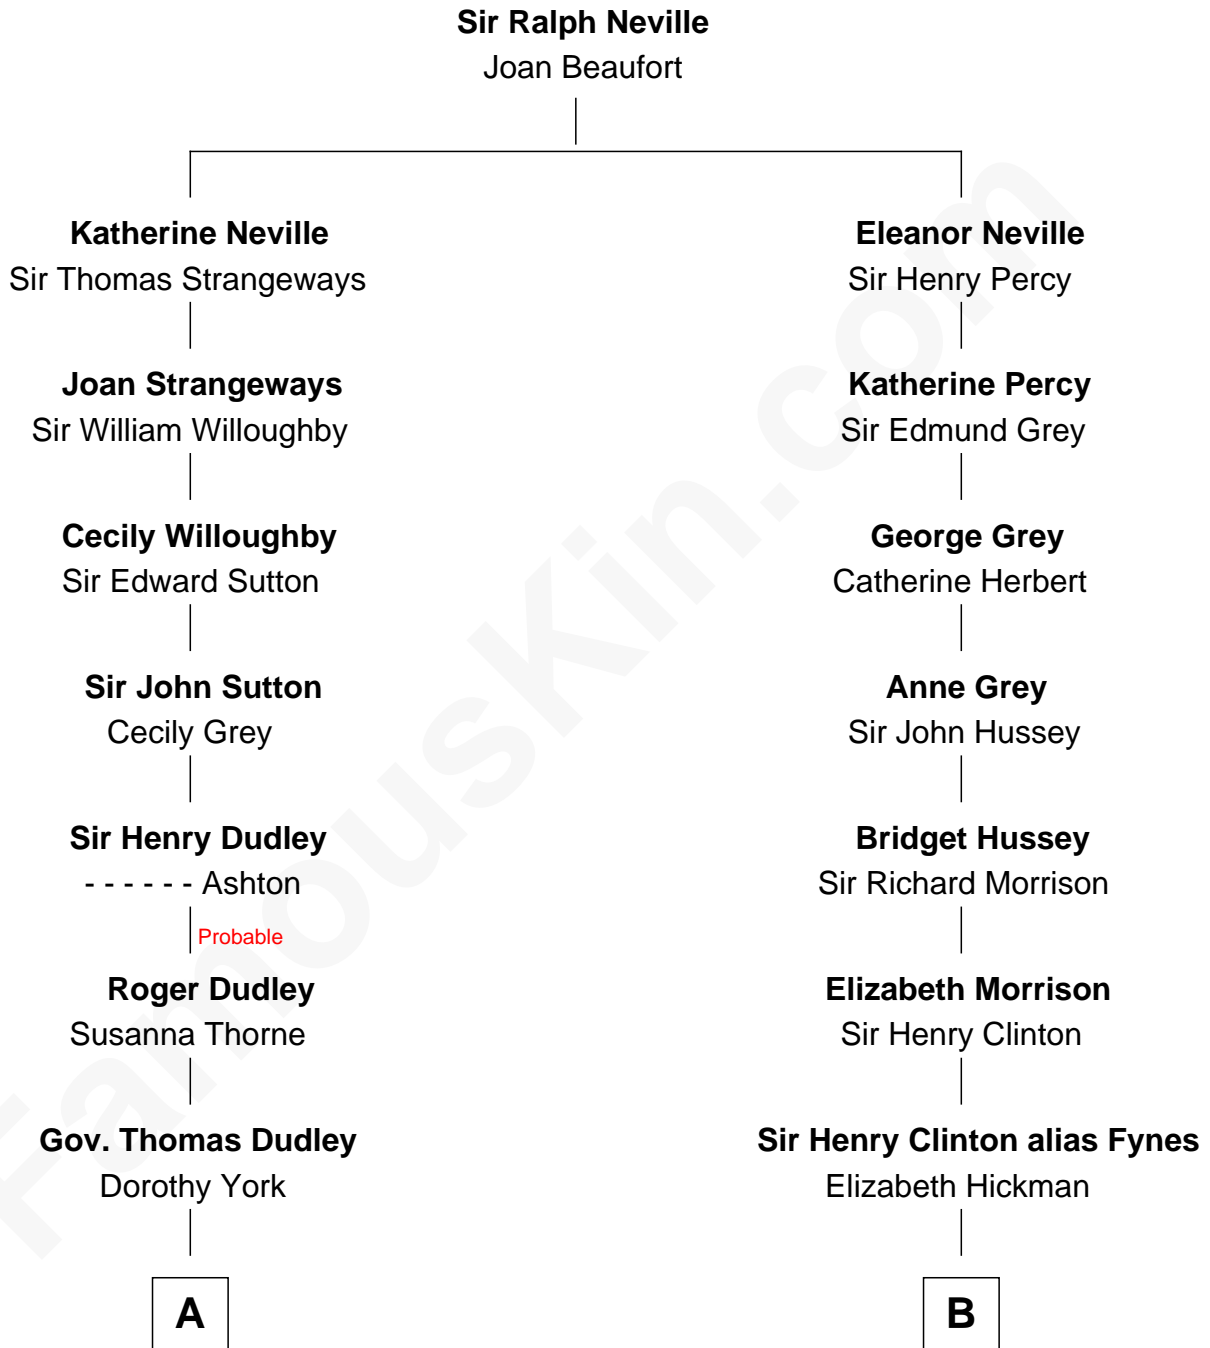

FamousKin.com

Relationship Chart of

Bill Weld

68th Governor of Massachusetts

10th cousin 7 times removed of

George Clinton

4th U.S. Vice President

Bill Weld photo by [Marc Nozell](#) (CC BY-SA 2.0)