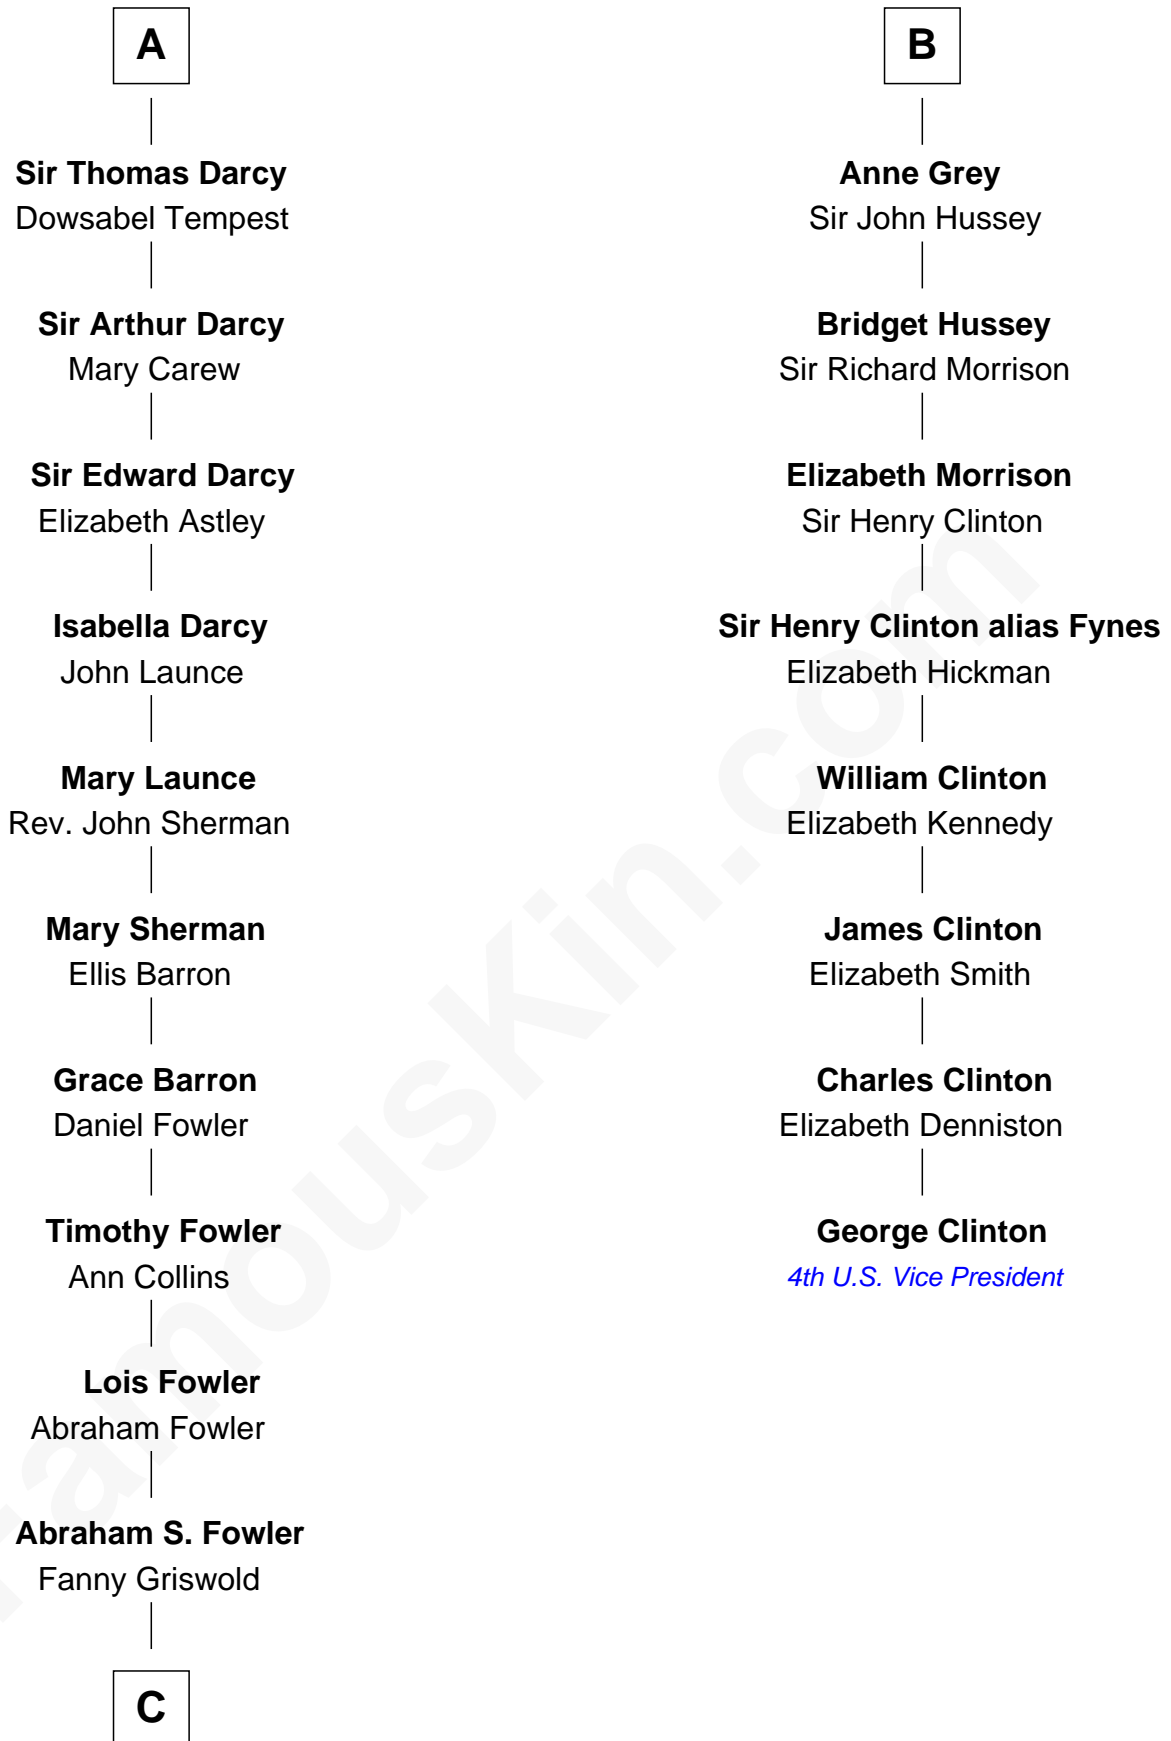

FamousKin.com Relationship Chart of

Bill Weld

68th Governor of Massachusetts

14th cousin 7 times removed of

George Clinton

4th U.S. Vice President

John de Vaux

C

Fanny Griswold Fowler
George Medad Bartholomew

Fanny Elizabeth Bartholomew
Dr. Francis Minot Weld

Francis Minot Weld
Margaret Low White

David Weld
Mary Blake Nichols

Bill Weld
68th Governor of Massachusetts