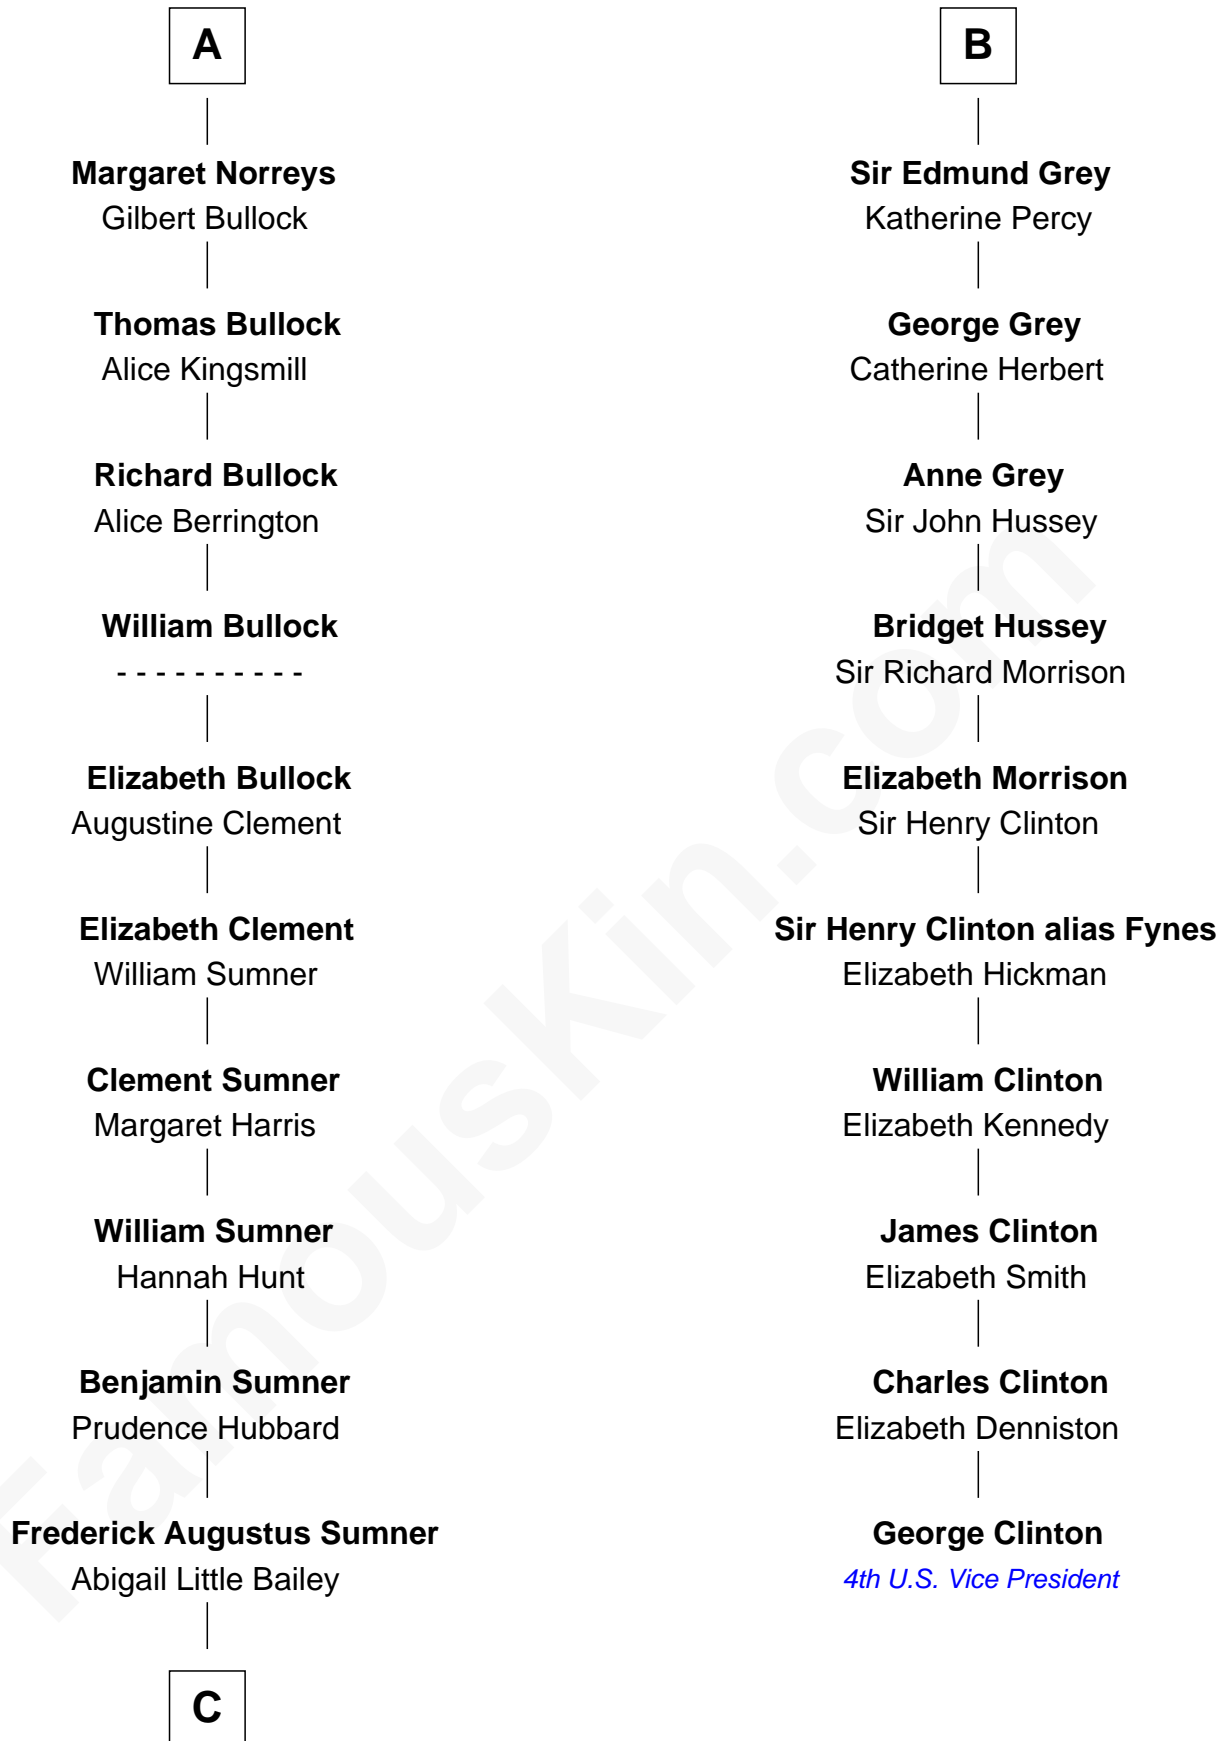

FamousKin.com

Relationship Chart of

Bill Weld

68th Governor of Massachusetts

16th cousin 5 times removed of

George Clinton

4th U.S. Vice President

Sir Walter FitzRobert

Ida Longespee

Sir Robert FitzWalter

Eleanor de Ferrers

Sir Robert FitzWalter

Joan de Multon

Sir John FitzWalter

Eleanor de Percy

Alice FitzWalter

Eleanor le Strange

Sir Reynold de Grey

Sir Reynold Grey

Margaret de Ros

Sir John Grey

Constance de Holand

B

C

Sarah Sumner
Thomas Swan Weld

Dr. Francis Minot Weld
Fanny Elizabeth Bartholomew

Francis Minot Weld
Margaret Low White

David Weld
Mary Blake Nichols

Bill Weld
68th Governor of Massachusetts

FamousKin.com