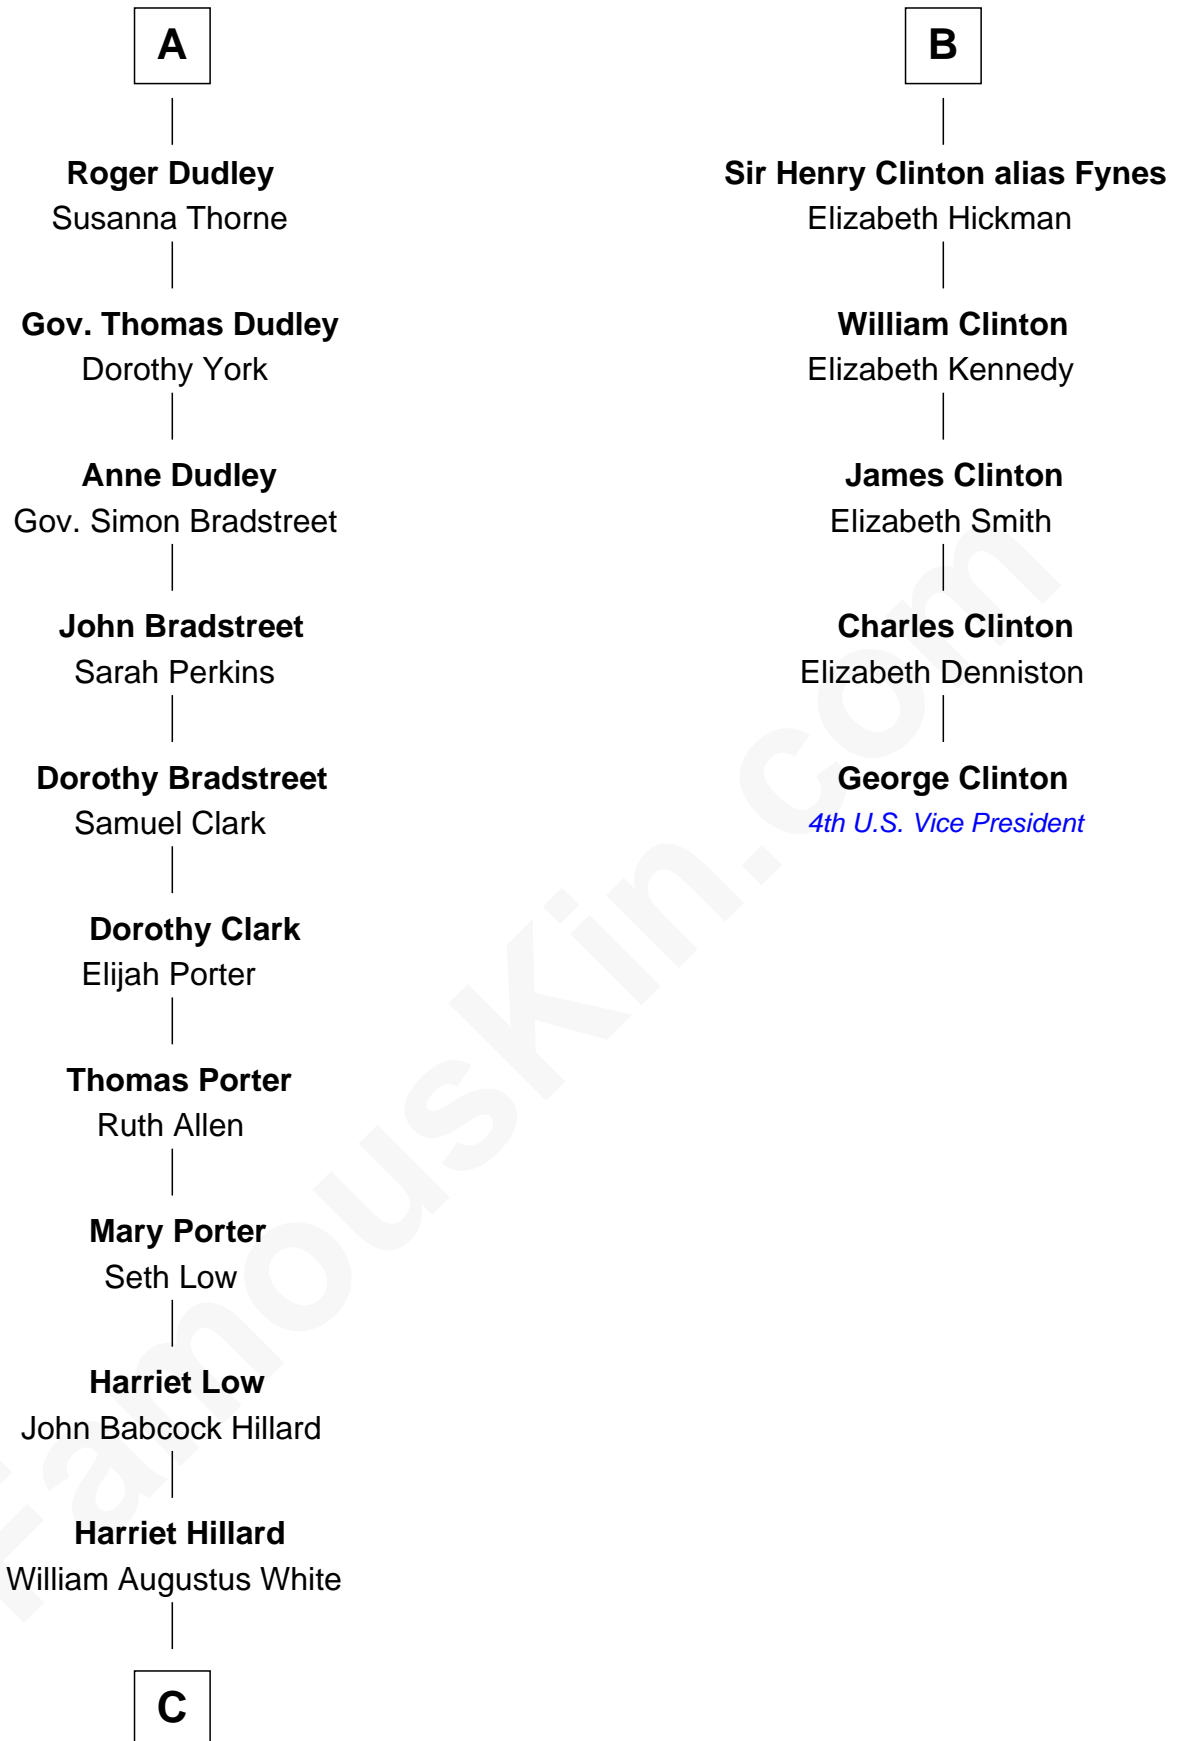

## Relationship Chart of

### Bill Weld

68th Governor of Massachusetts

11th cousin 8 times removed of

### George Clinton

4th U.S. Vice President

**C**

—  
**Margaret Low White**

Francis Minot Weld

—  
**David Weld**

Mary Blake Nichols

—  
**Bill Weld**