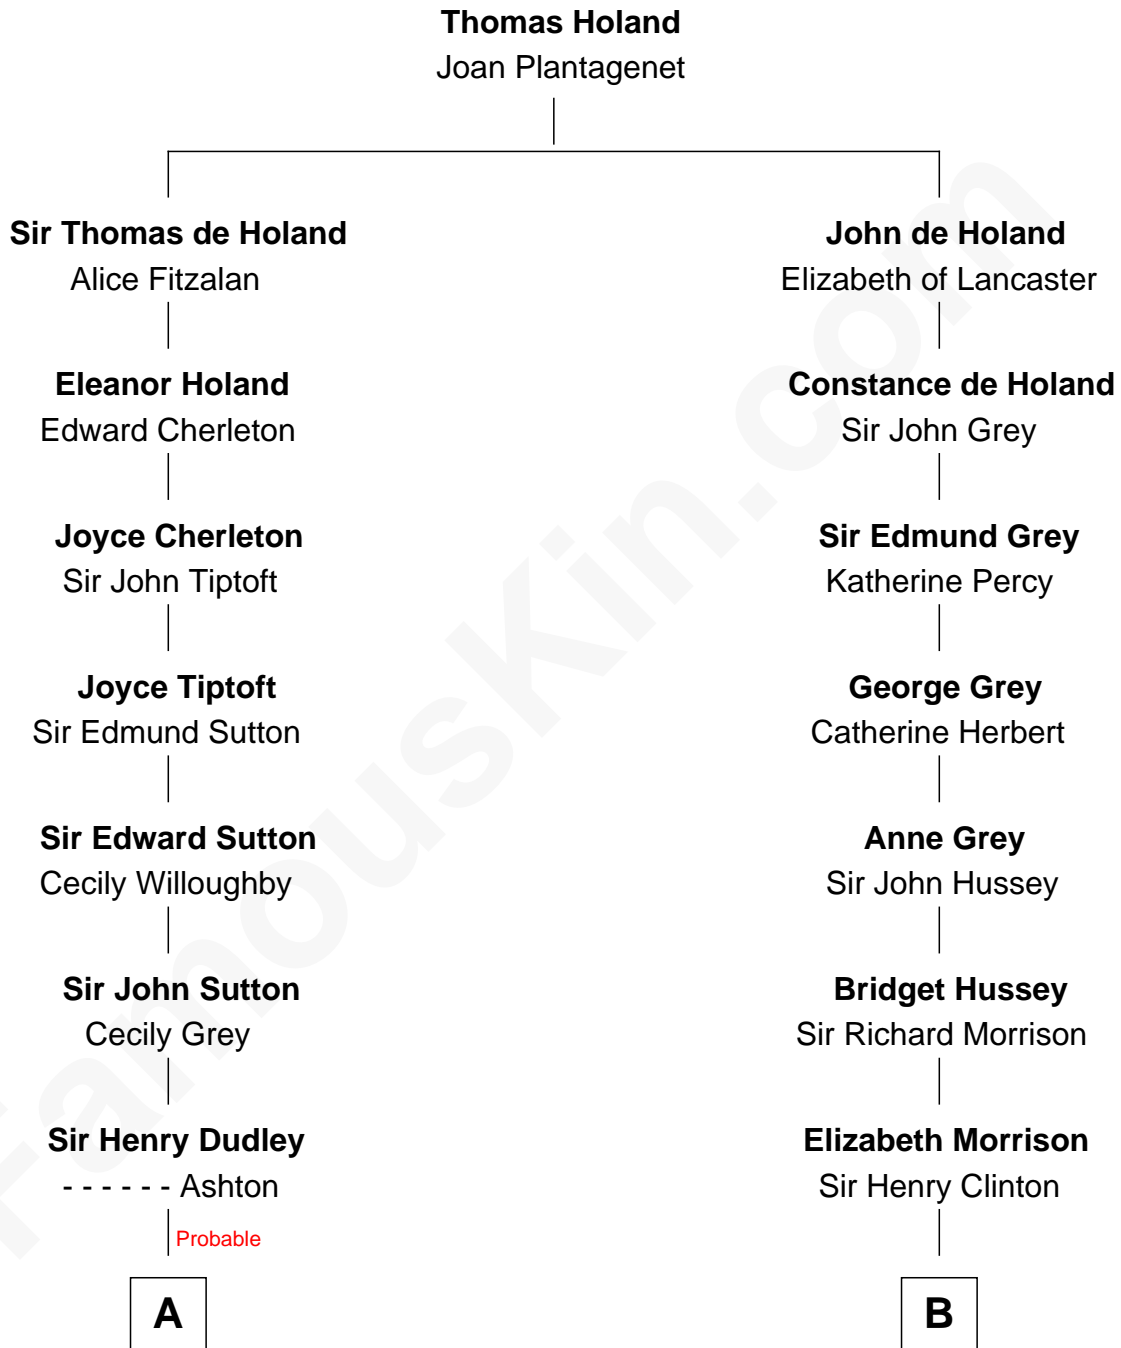

## Relationship Chart of

### Bill Weld

68th Governor of Massachusetts

11th cousin 8 times removed of

### George Clinton

4th U.S. Vice President

**C**

—  
**Margaret Low White**

Francis Minot Weld

—  
**David Weld**

Mary Blake Nichols

—  
**Bill Weld**