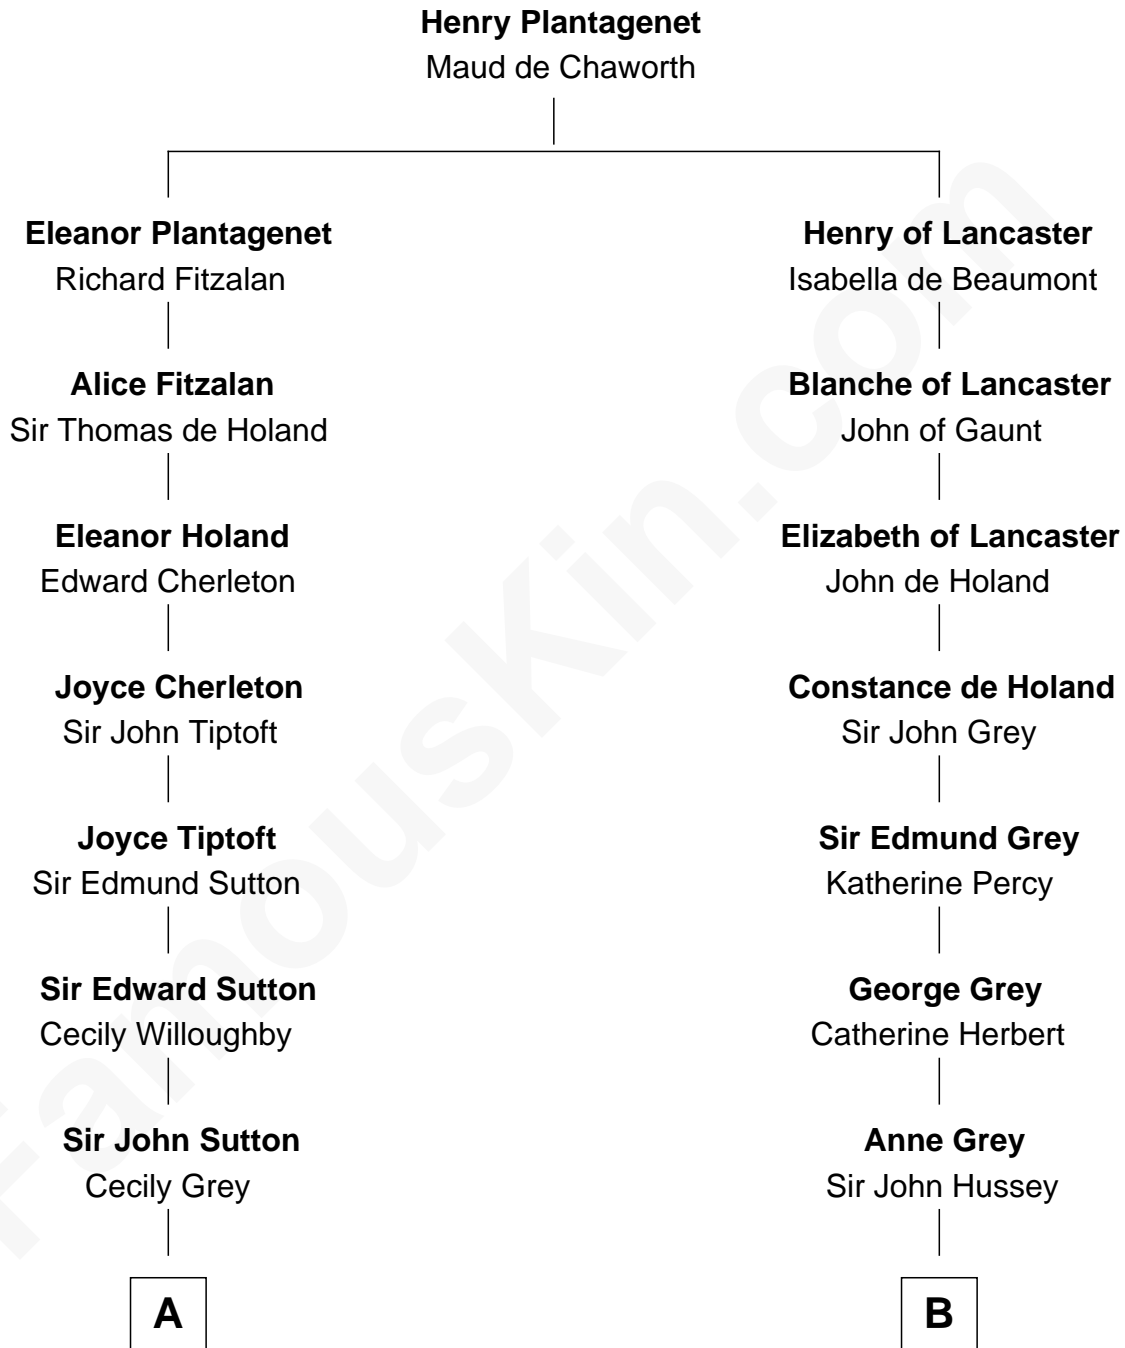

FamousKin.com

Relationship Chart of

Bill Weld

68th Governor of Massachusetts

14th cousin 6 times removed of

DeWitt Clinton

6th Governor of New York

C

—
Harriet Hillard
William Augustus White

—
Margaret Low White
Francis Minot Weld

—
David Weld
Mary Blake Nichols

—
Bill Weld
68th Governor of Massachusetts

FamousKin.com