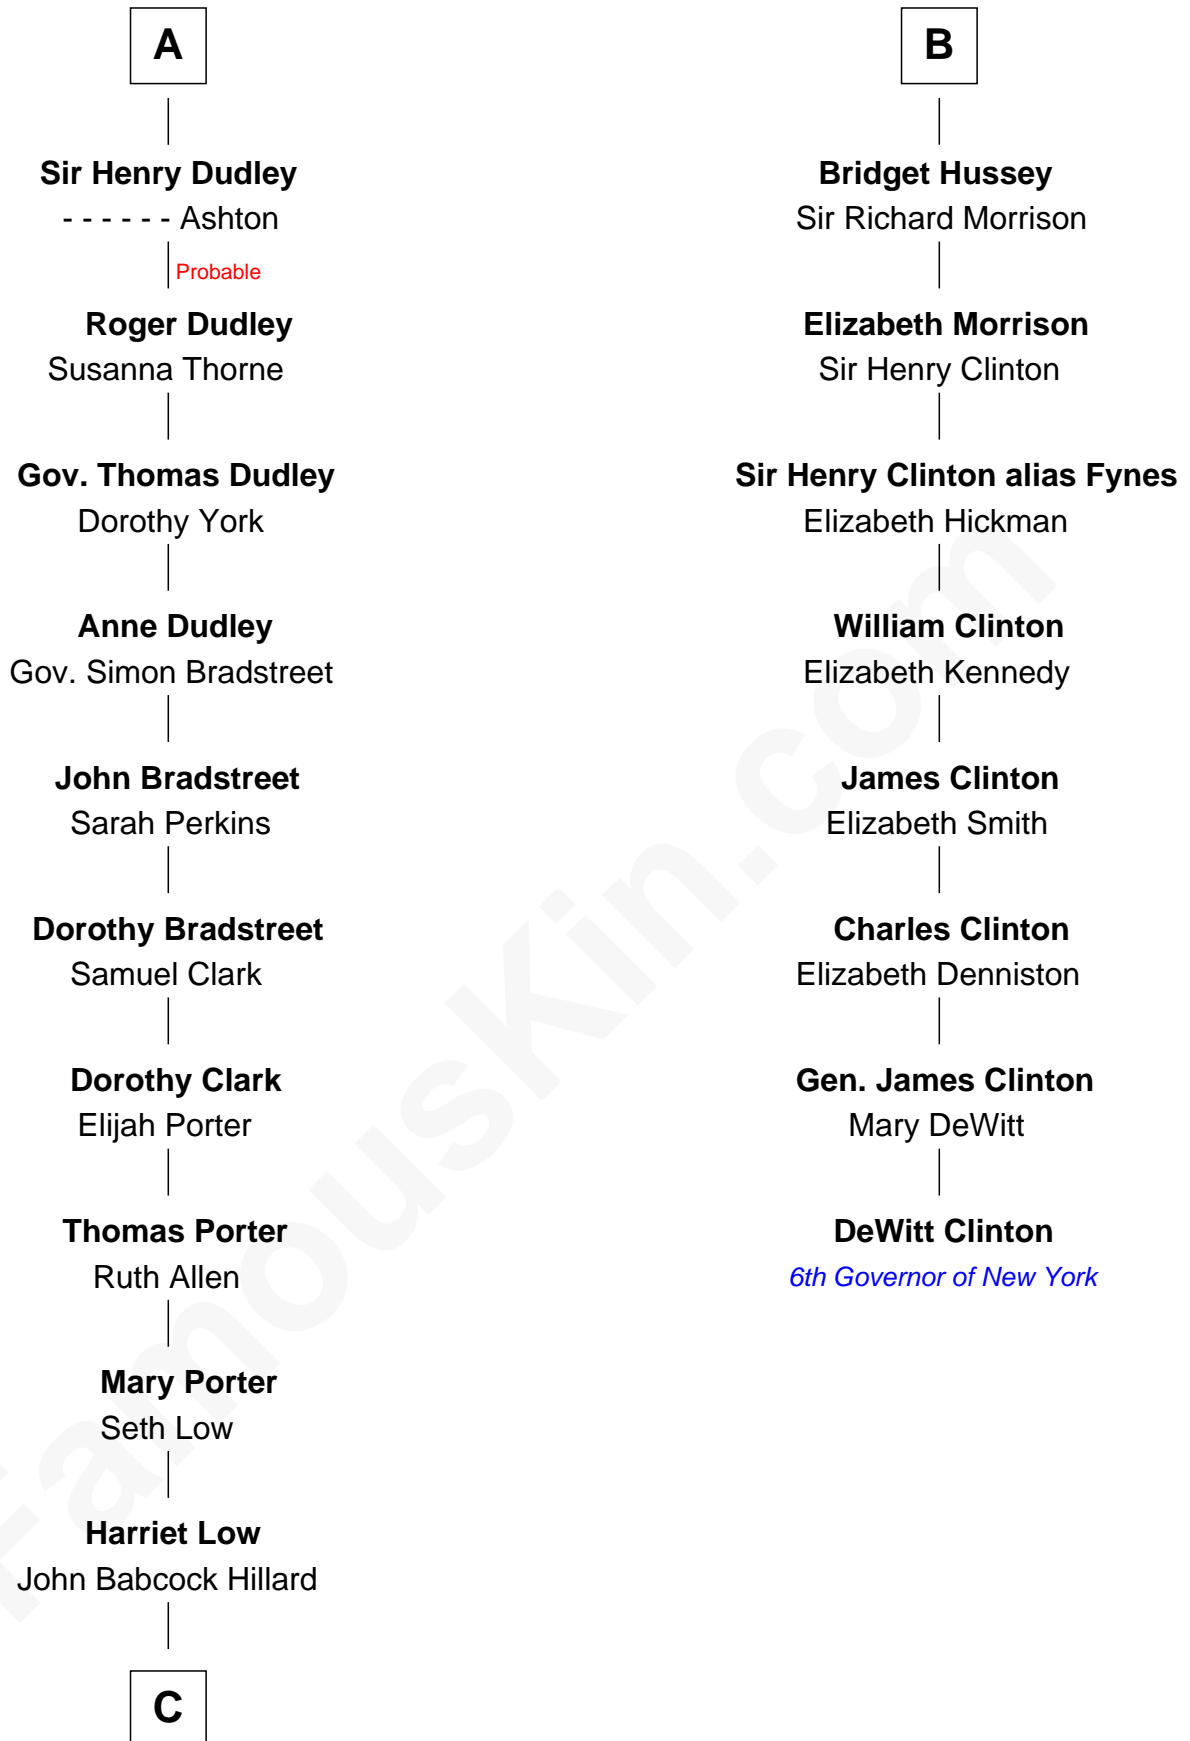

FamousKin.com

Relationship Chart of

Bill Weld

68th Governor of Massachusetts

14th cousin 6 times removed of

DeWitt Clinton

6th Governor of New York

C

—
Harriet Hillard
William Augustus White

—
Margaret Low White
Francis Minot Weld

—
David Weld
Mary Blake Nichols

—
Bill Weld
68th Governor of Massachusetts

FamousKin.com