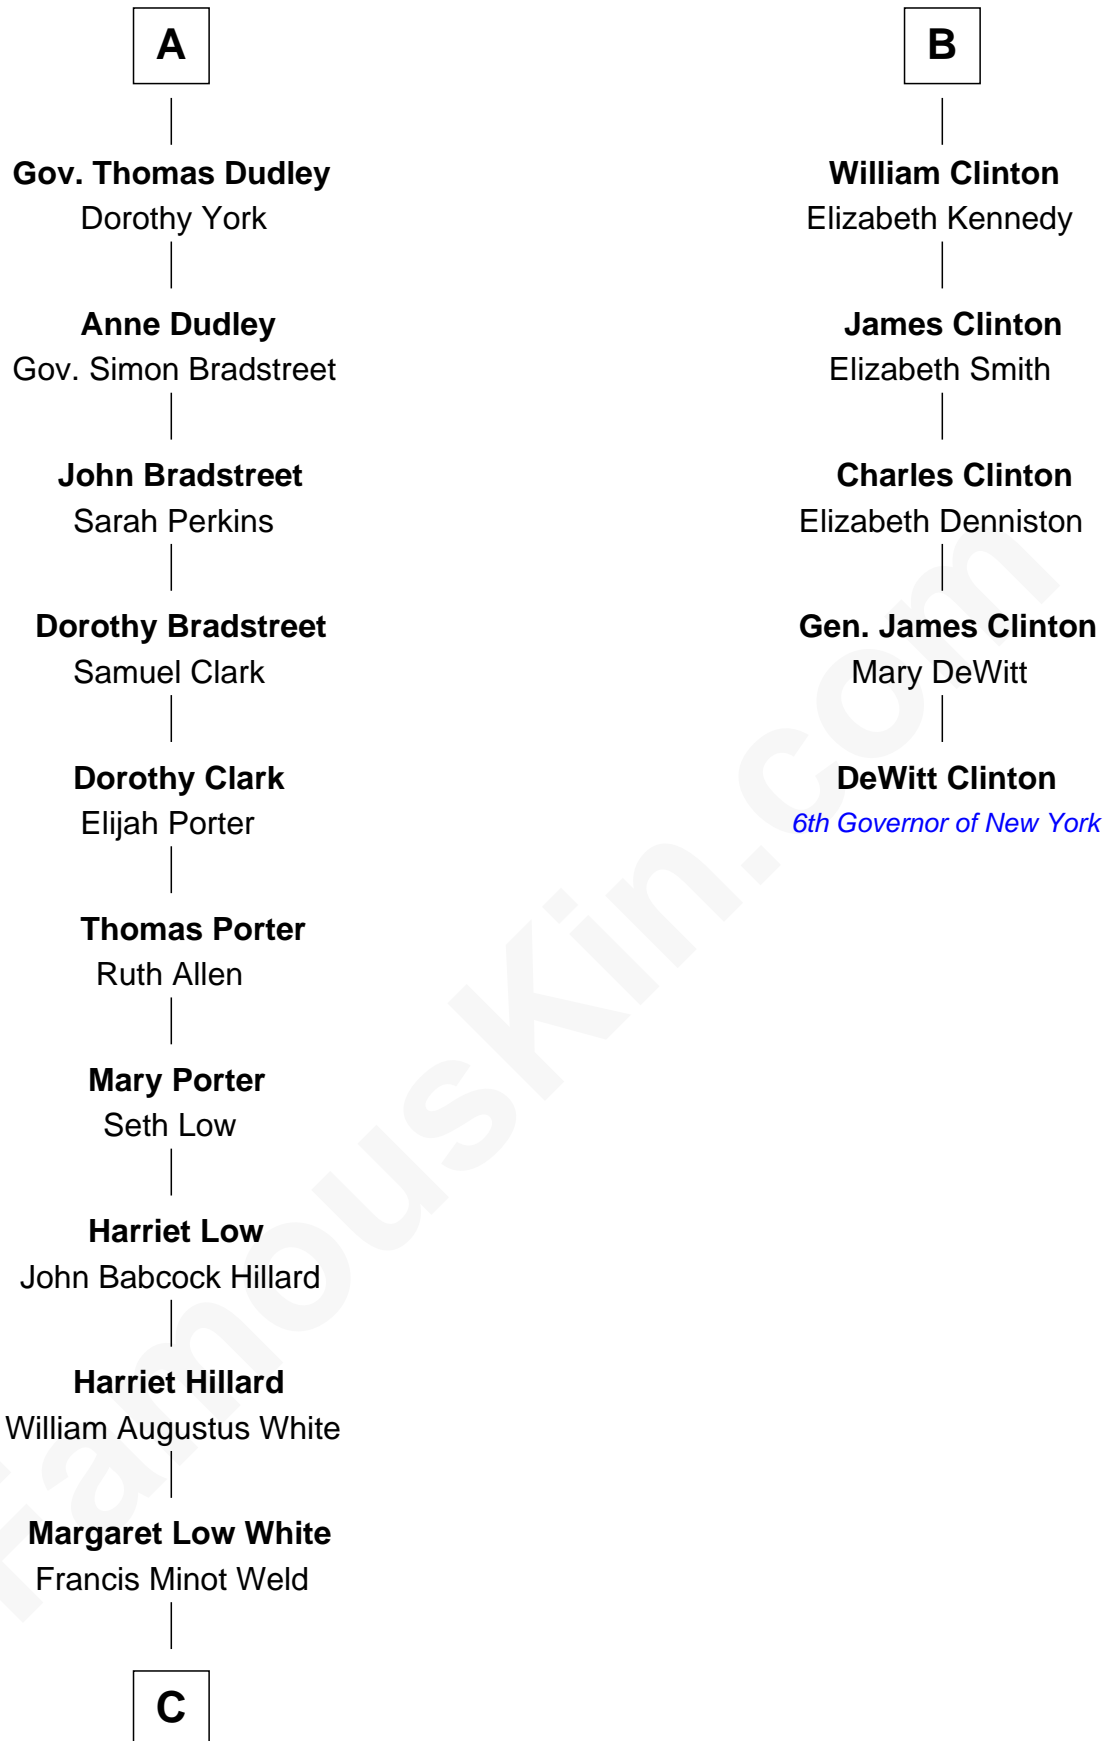

FamousKin.com

Relationship Chart of

Bill Weld

68th Governor of Massachusetts
11th cousin 7 times removed of

DeWitt Clinton
6th Governor of New York

Sir Reynold Grey
Margaret de Ros

Margaret Grey
Sir William Bonville

William Bonville
Elizabeth Harington

William Bonville
Katherine Neville

Cecily Bonville
Thomas Grey

Cecily Grey
Sir John Sutton

Sir Henry Dudley
----- Ashton

Probable

Roger Dudley
Susanna Thorne

A

Sir John Grey
Constance de Holand

Sir Edmund Grey
Katherine Percy

George Grey
Catherine Herbert

Anne Grey
Sir John Hussey

Bridget Hussey
Sir Richard Morrison

Elizabeth Morrison
Sir Henry Clinton

Sir Henry Clinton alias Fynes
Elizabeth Hickman

B

C

—
David Weld

Mary Blake Nichols

—
Bill Weld

68th Governor of Massachusetts

FamousKin.com