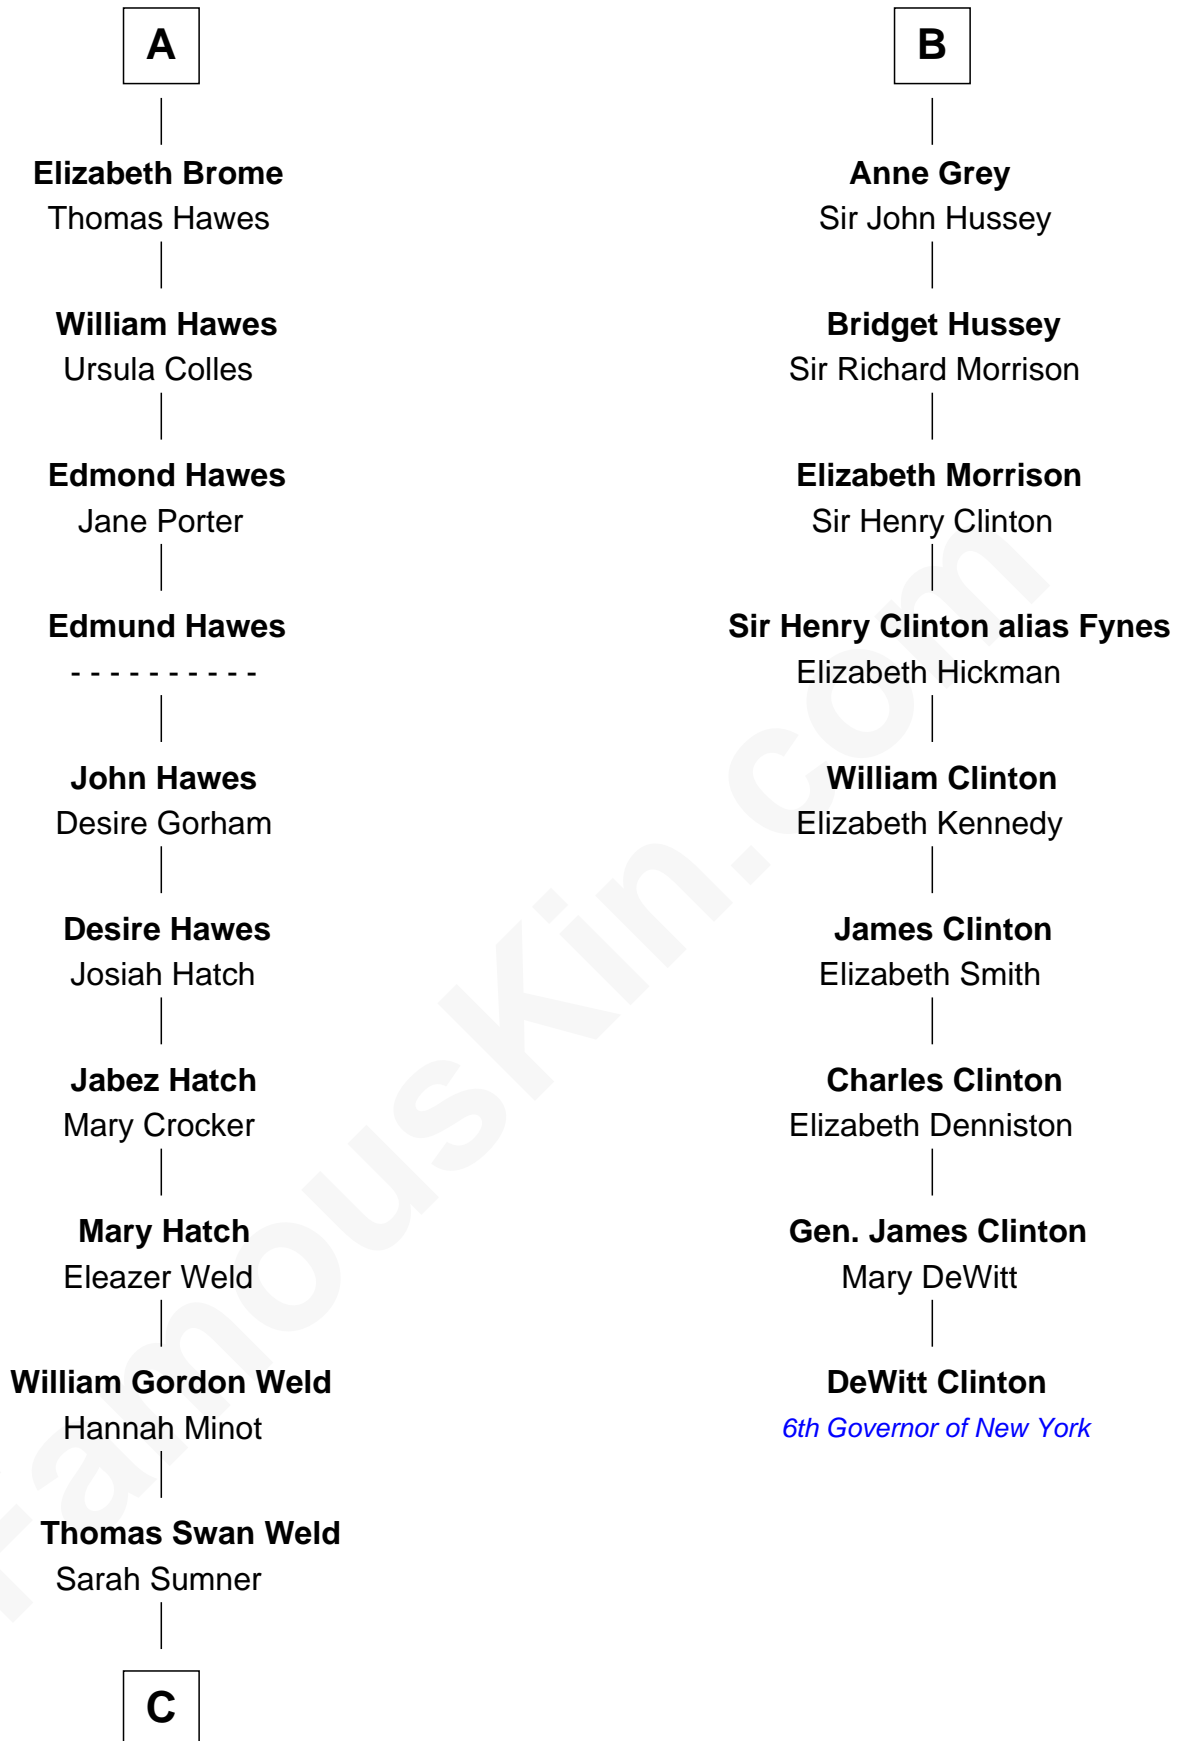

## Relationship Chart of

### Bill Weld

68th Governor of Massachusetts  
15th cousin 5 times removed of

**DeWitt Clinton**  
6th Governor of New York

**Sir Robert de Ros**  
Isabel de Aubeney

**C**

—  
**Dr. Francis Minot Weld**  
Fanny Elizabeth Bartholomew

—  
**Francis Minot Weld**  
Margaret Low White

—  
**David Weld**  
Mary Blake Nichols

—  
**Bill Weld**  
*68th Governor of Massachusetts*

FamousKin.com