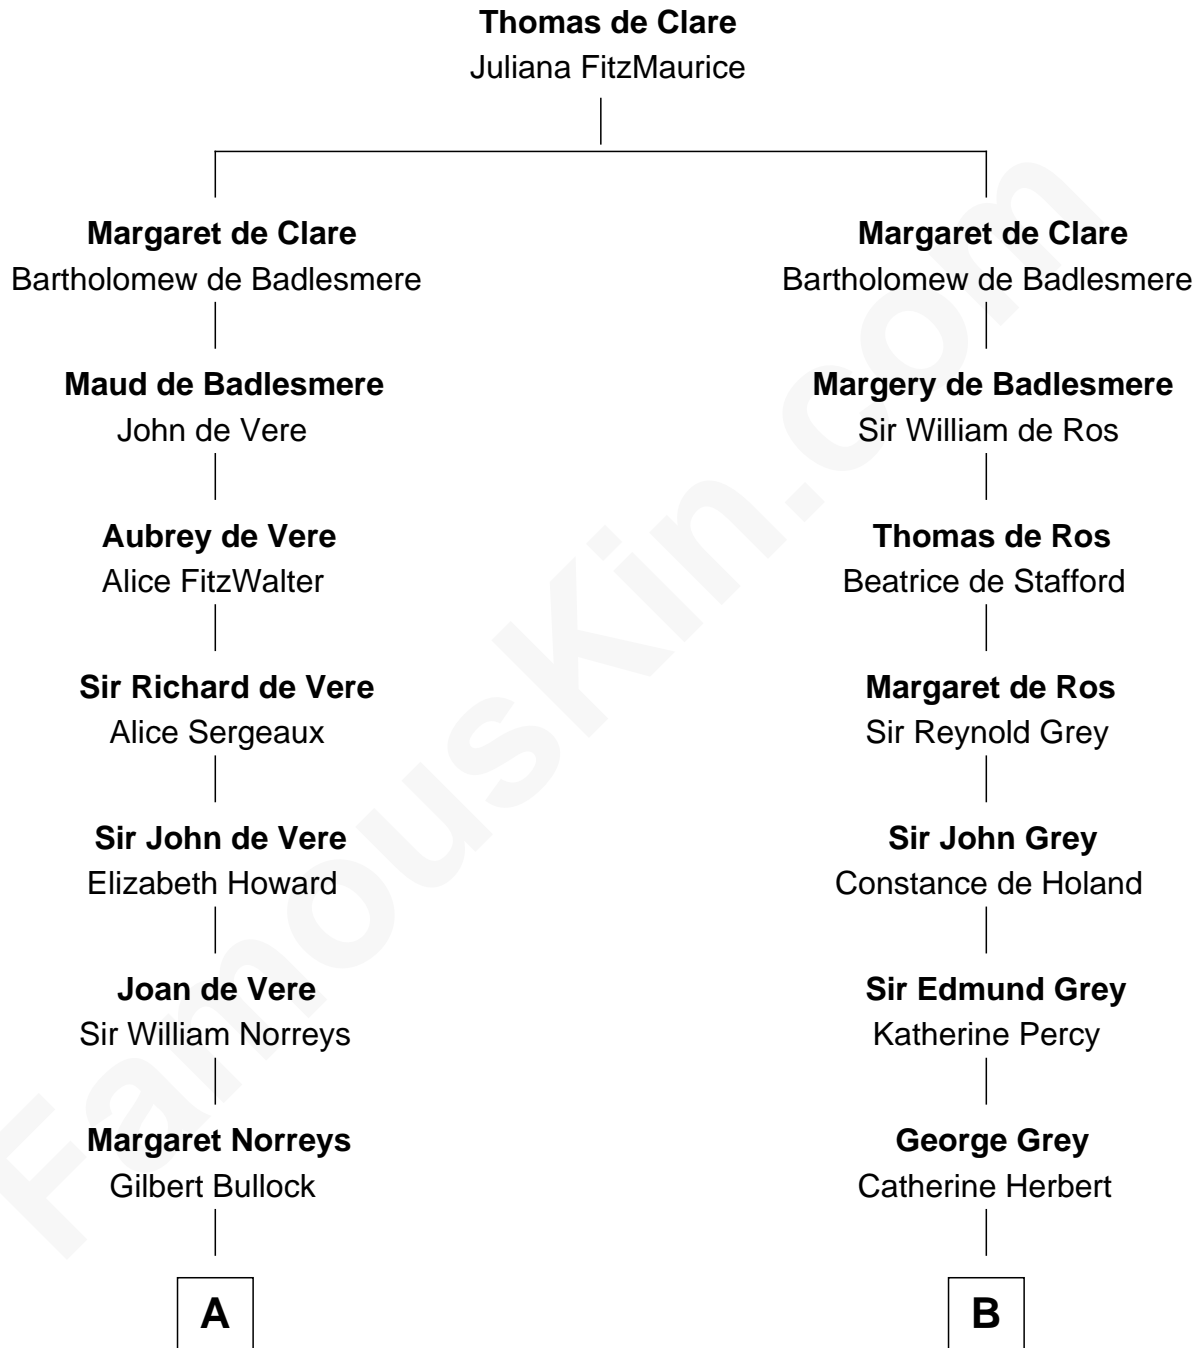

FamousKin.com

Relationship Chart of

Bill Weld

68th Governor of Massachusetts

15th cousin 5 times removed of

DeWitt Clinton

6th Governor of New York

C

—
Dr. Francis Minot Weld
Fanny Elizabeth Bartholomew

—
Francis Minot Weld
Margaret Low White

—
David Weld
Mary Blake Nichols

—
Bill Weld
68th Governor of Massachusetts

FamousKin.com