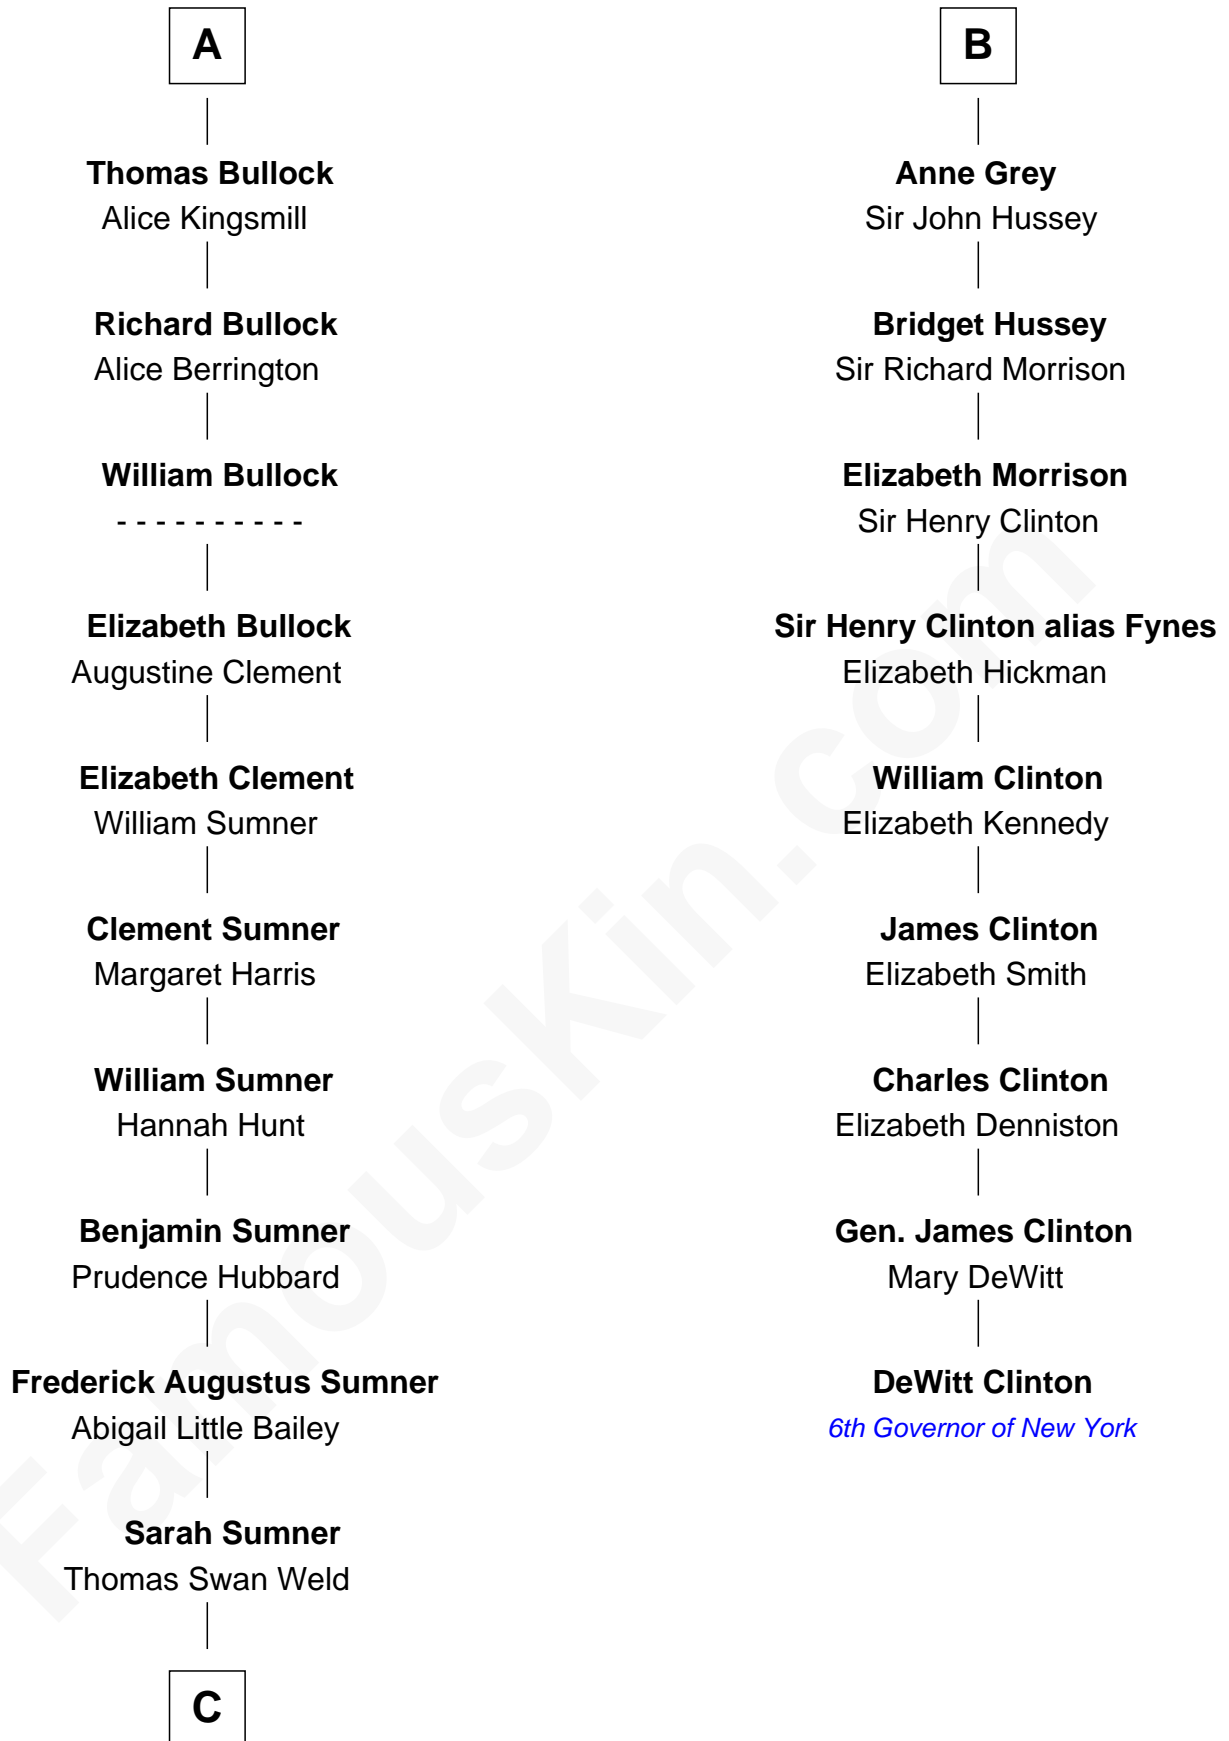

FamousKin.com

Relationship Chart of

Bill Weld

68th Governor of Massachusetts

15th cousin 5 times removed of

DeWitt Clinton

6th Governor of New York

C

—
Dr. Francis Minot Weld
Fanny Elizabeth Bartholomew

—
Francis Minot Weld
Margaret Low White

—
David Weld
Mary Blake Nichols

—
Bill Weld
68th Governor of Massachusetts

FamousKin.com