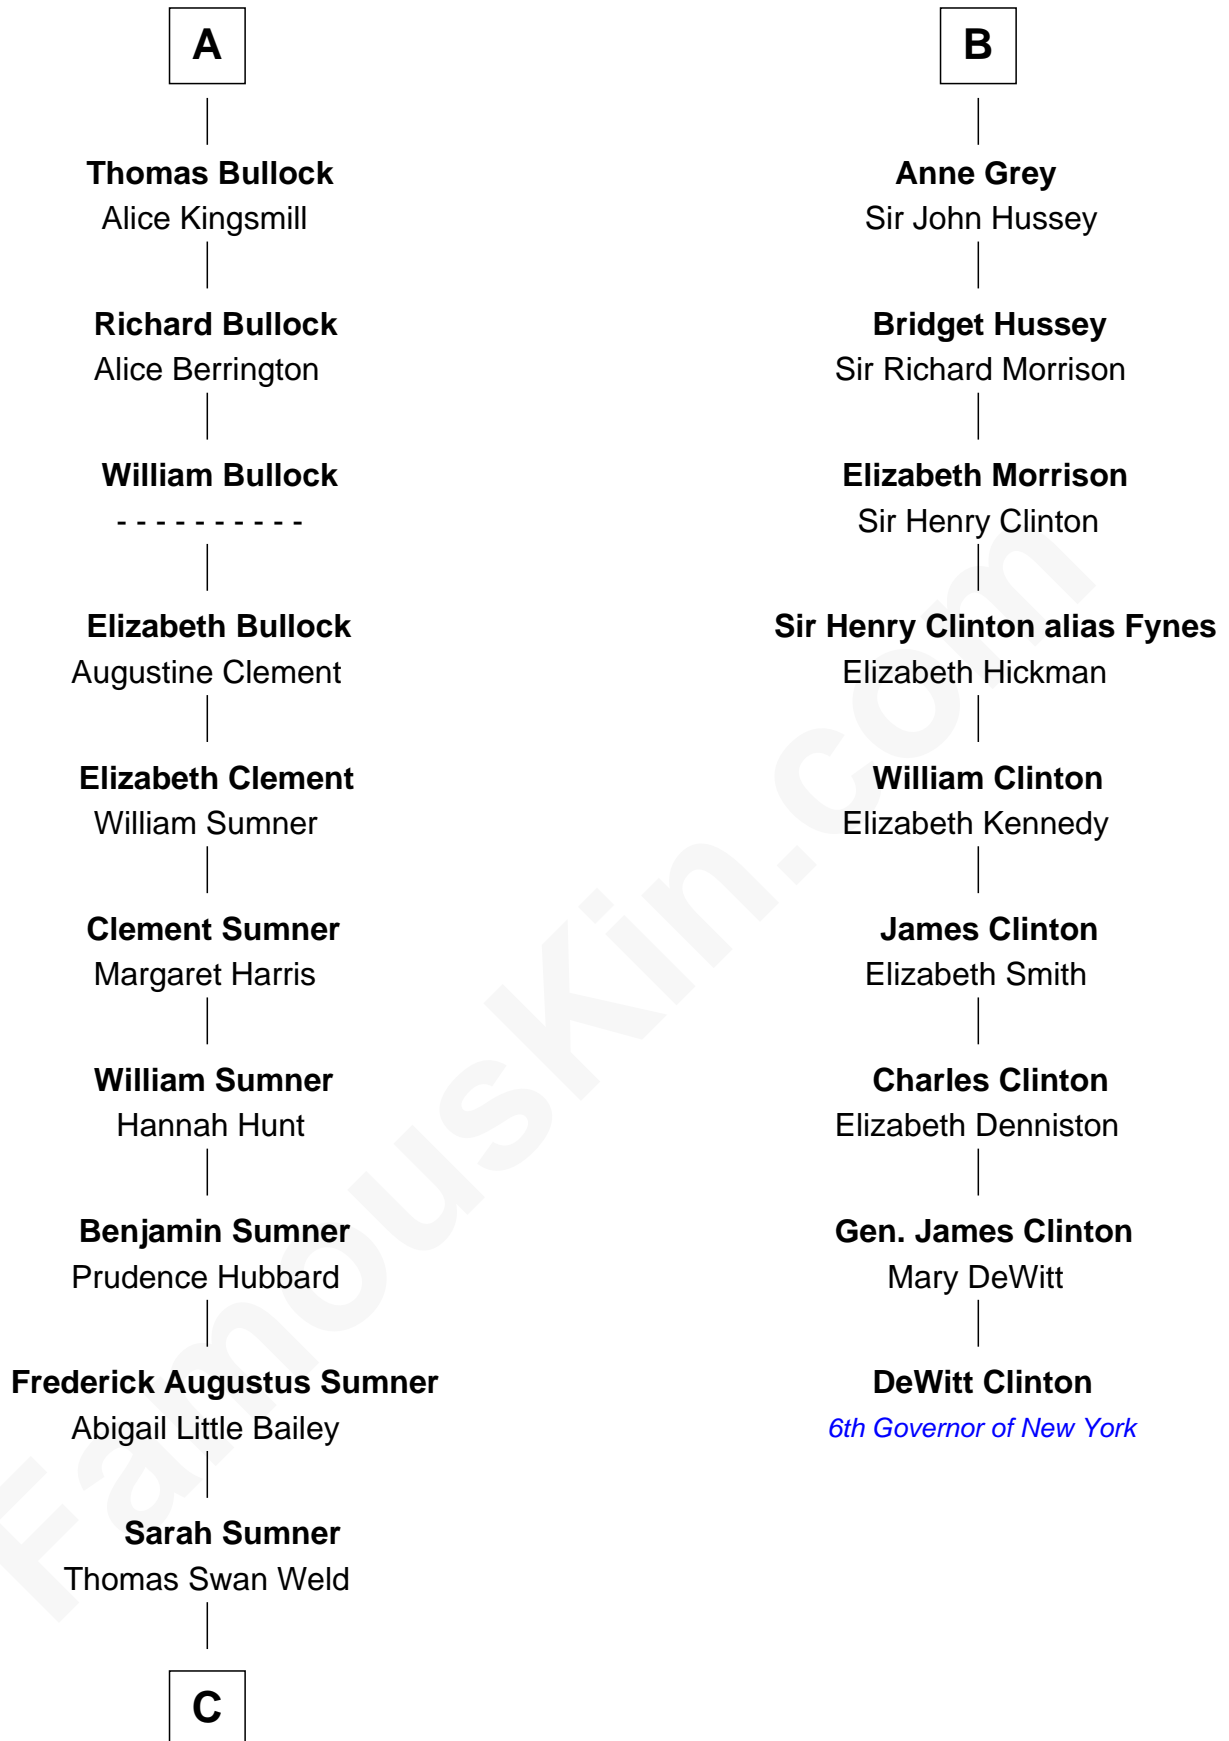

FamousKin.com

Relationship Chart of

Bill Weld

68th Governor of Massachusetts
15th cousin 5 times removed of

DeWitt Clinton
6th Governor of New York

Gunselm de Badlesmere

C

—
Dr. Francis Minot Weld
Fanny Elizabeth Bartholomew

—
Francis Minot Weld
Margaret Low White

—
David Weld
Mary Blake Nichols

—
Bill Weld
68th Governor of Massachusetts

FamousKin.com