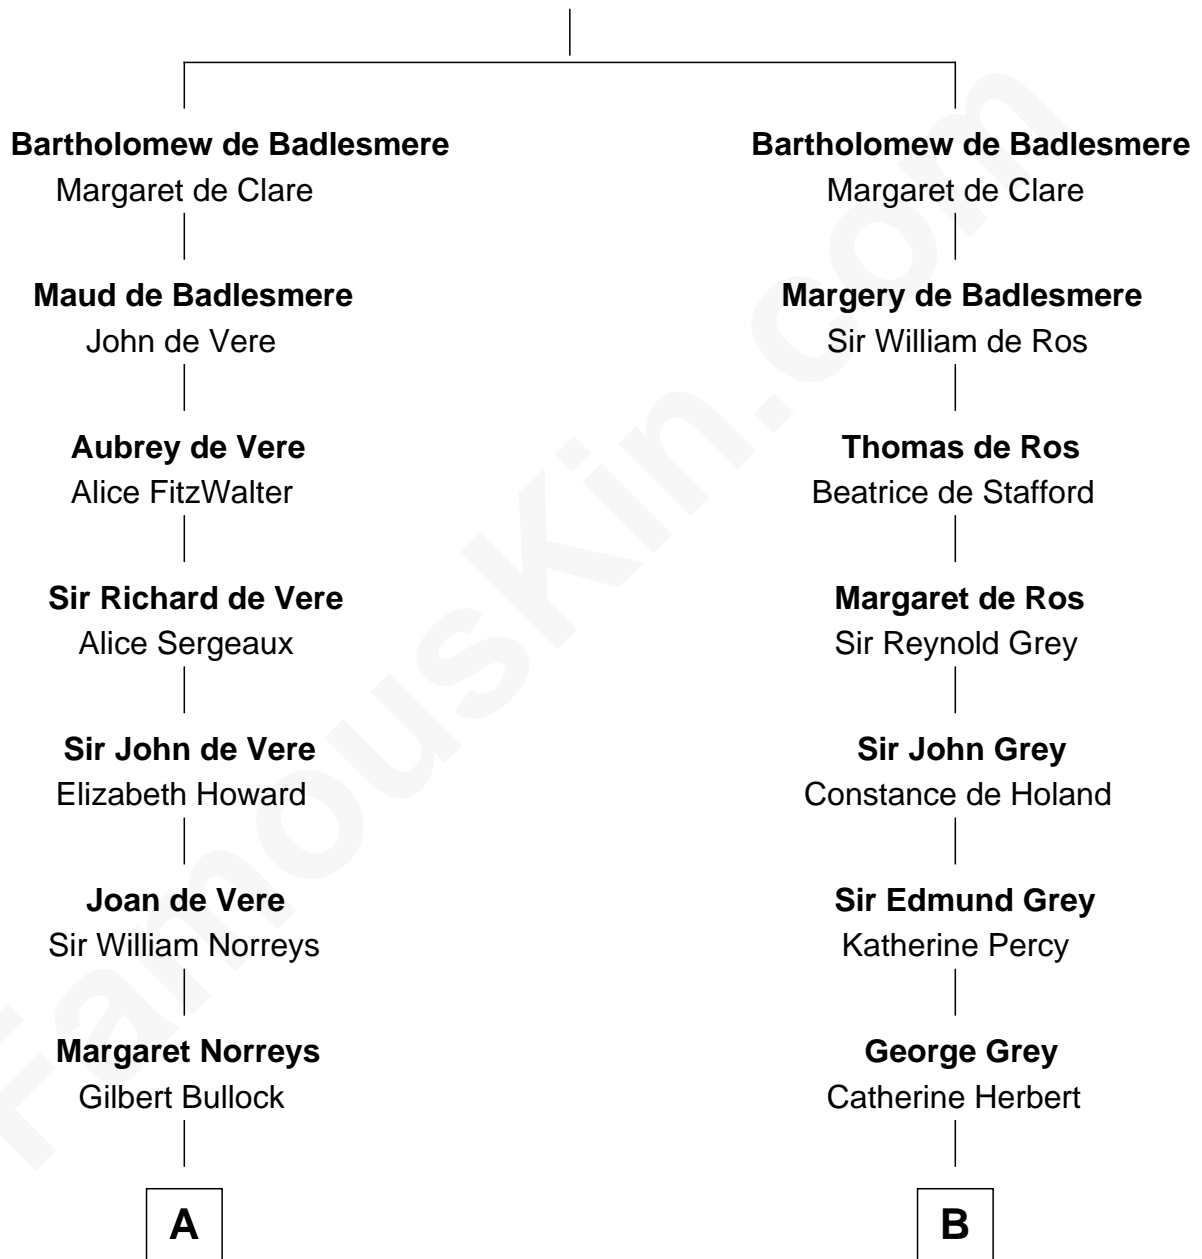

FamousKin.com

Relationship Chart of

Bill Weld

68th Governor of Massachusetts
15th cousin 5 times removed of

DeWitt Clinton
6th Governor of New York

Gunselm de Badlesmere

C

—
Dr. Francis Minot Weld
Fanny Elizabeth Bartholomew

—
Francis Minot Weld
Margaret Low White

—
David Weld
Mary Blake Nichols

—
Bill Weld
68th Governor of Massachusetts

FamousKin.com