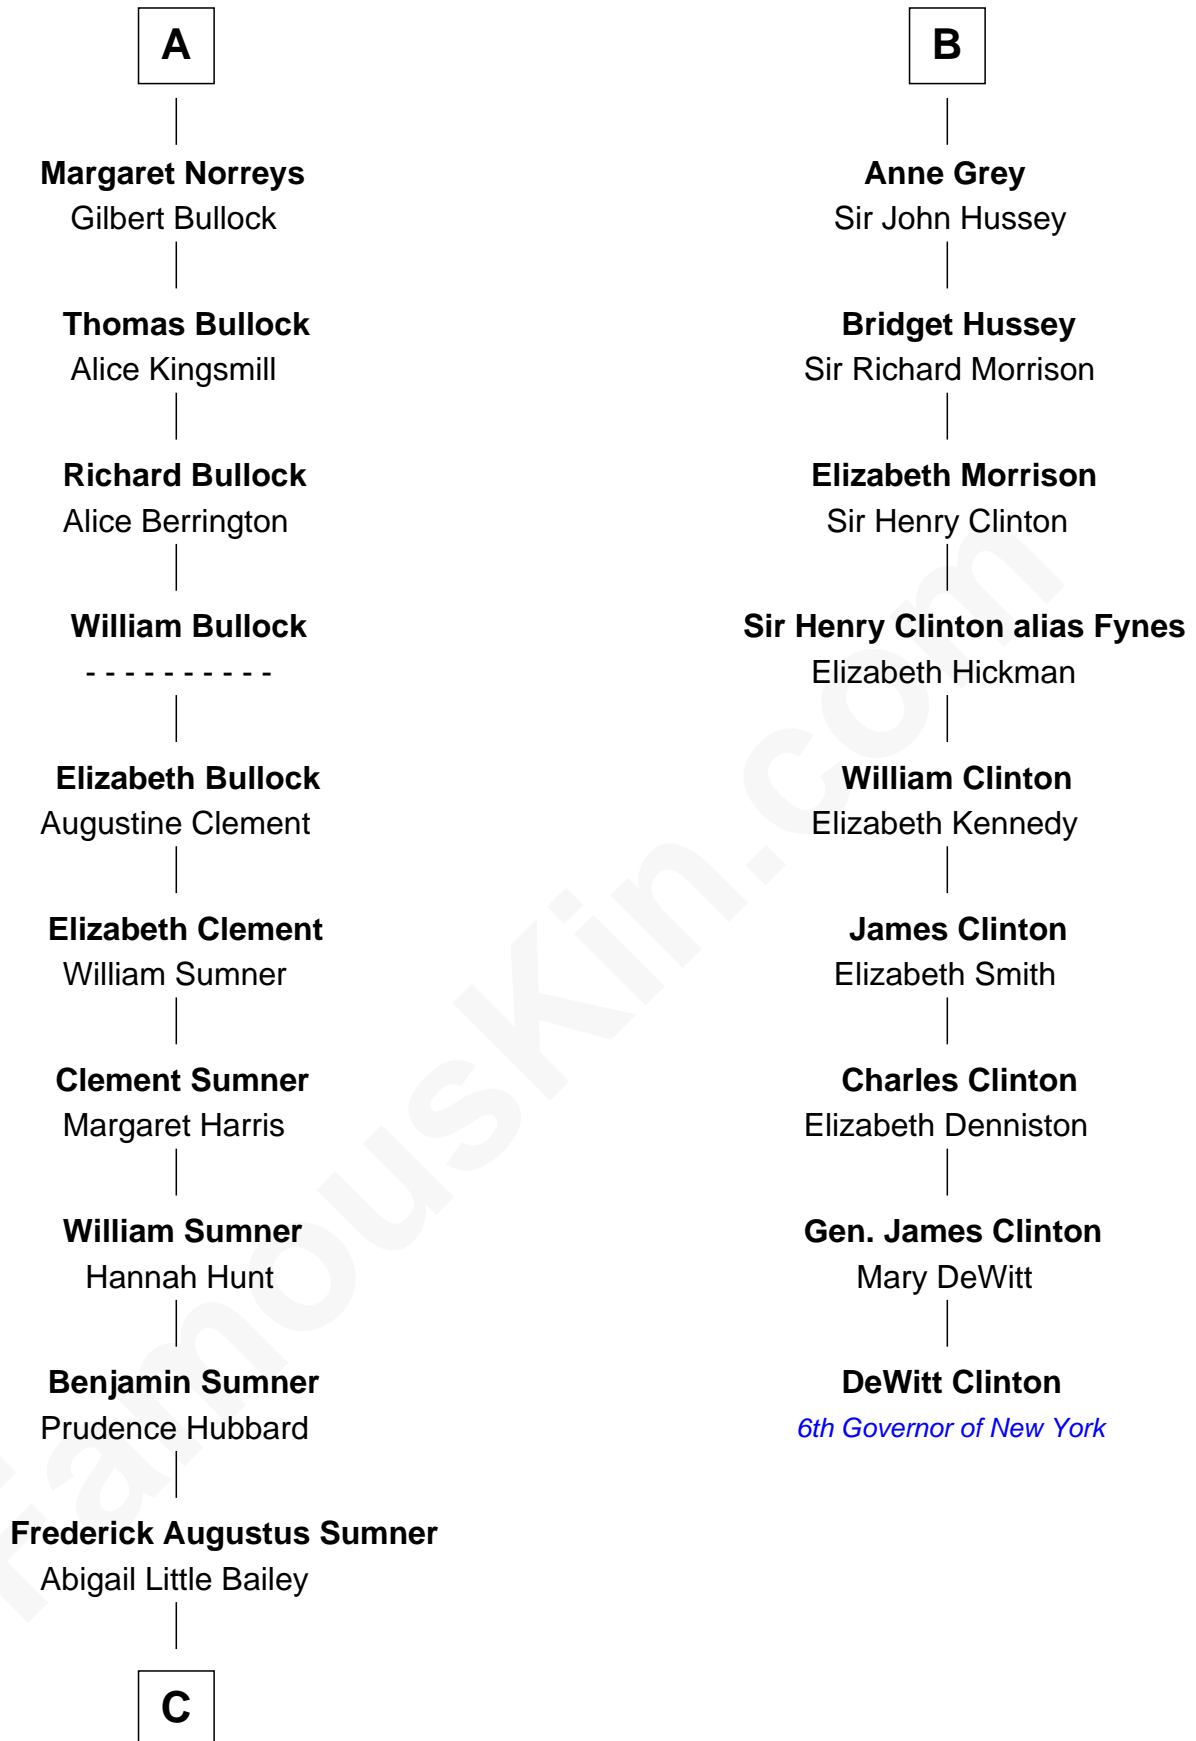

FamousKin.com Relationship Chart of

Bill Weld

68th Governor of Massachusetts

15th cousin 6 times removed of

DeWitt Clinton

6th Governor of New York

Sir Gilbert de Clare

Joan of Acre

Eleanor de Clare
Hugh le Despencer

Isabel le Despencer
Richard Fitzalan

Sir Edmund Fitzalan
Sibyl de Montagu

Philippe Fitzalan
Sir Richard Sergeaux

Alice Sergeaux
Sir Richard de Vere

Sir John de Vere
Elizabeth Howard

Sir Edmund Grey
Katherine Percy

George Grey
Catherine Herbert

B

C

Sarah Sumner
Thomas Swan Weld

Dr. Francis Minot Weld
Fanny Elizabeth Bartholomew

Francis Minot Weld
Margaret Low White

David Weld
Mary Blake Nichols