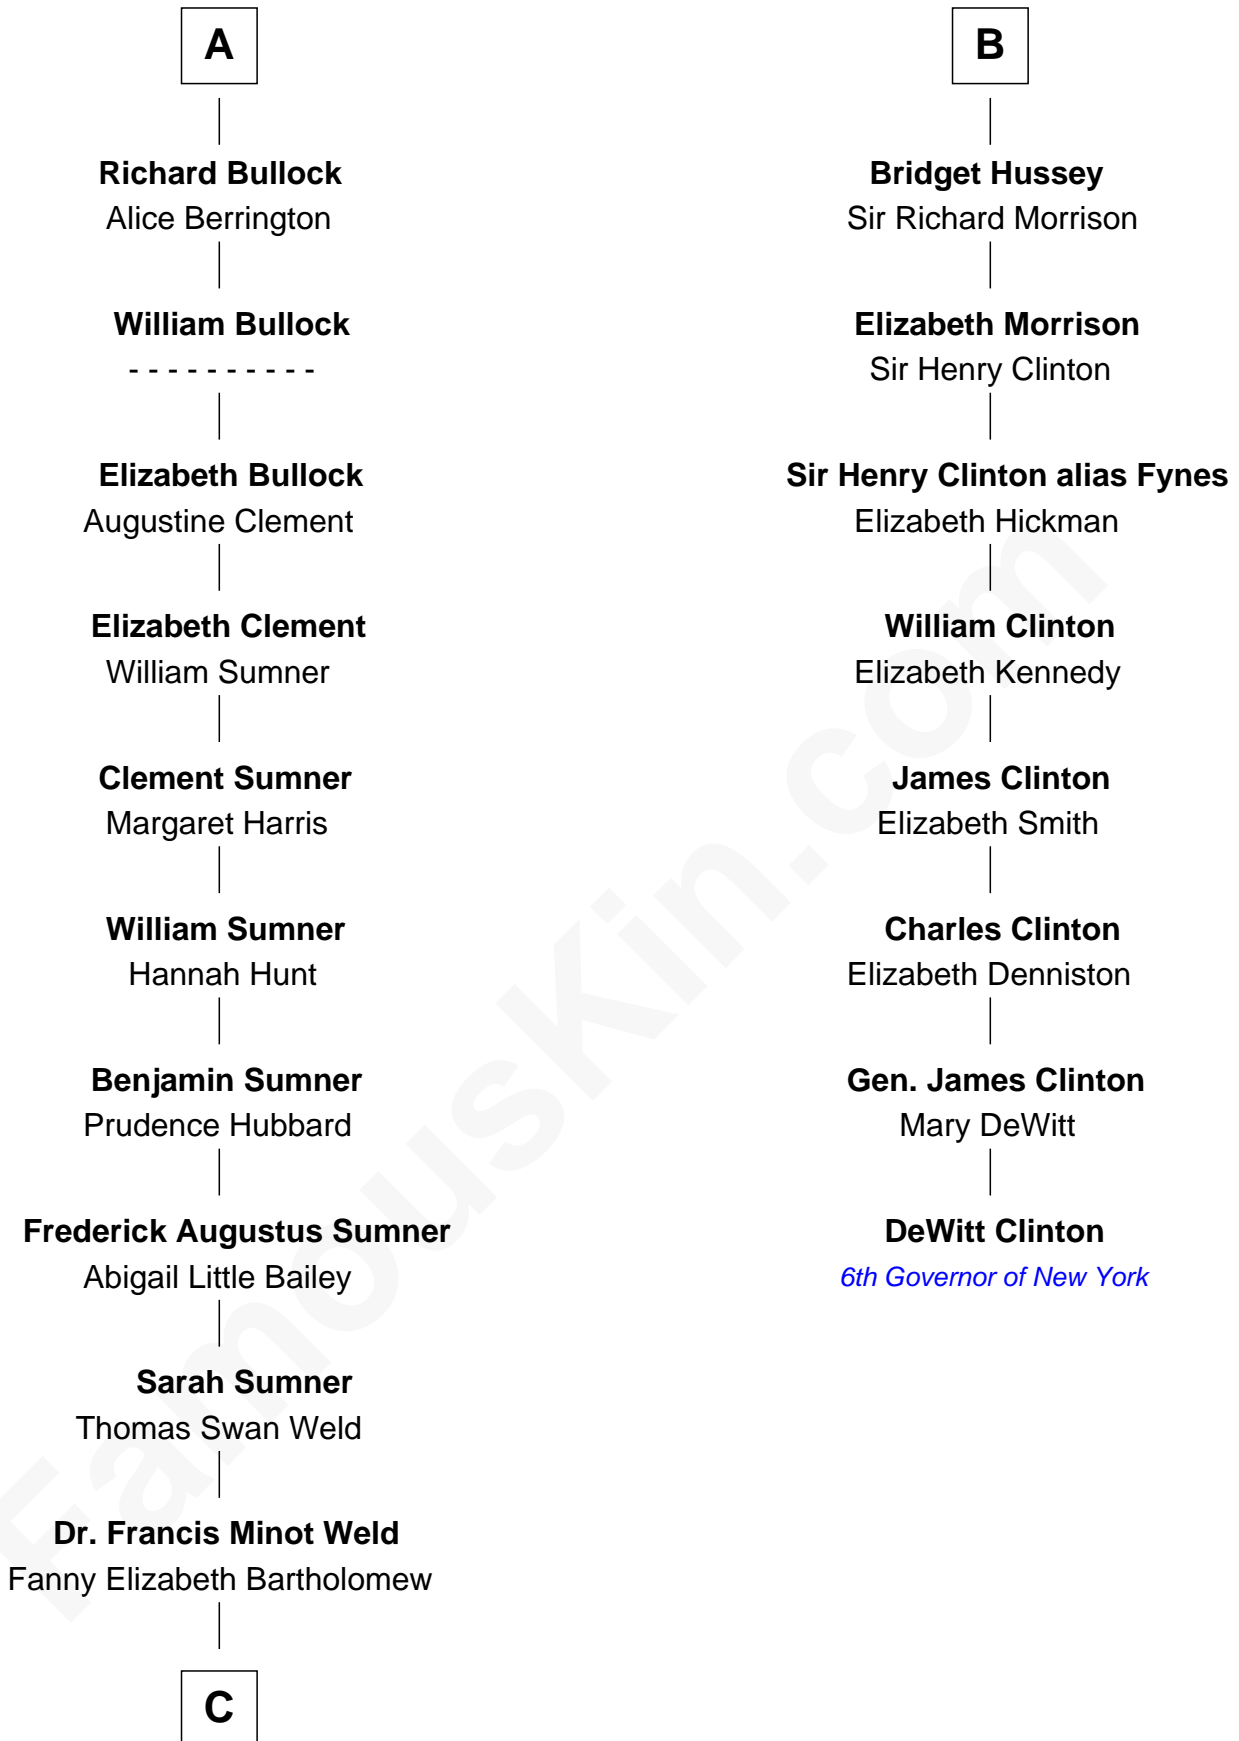

## Relationship Chart of

### Bill Weld

68th Governor of Massachusetts  
 14th cousin 5 times removed of

**DeWitt Clinton**  
 6th Governor of New York

**C**

—  
**Francis Minot Weld**

Margaret Low White

—  
**David Weld**

Mary Blake Nichols