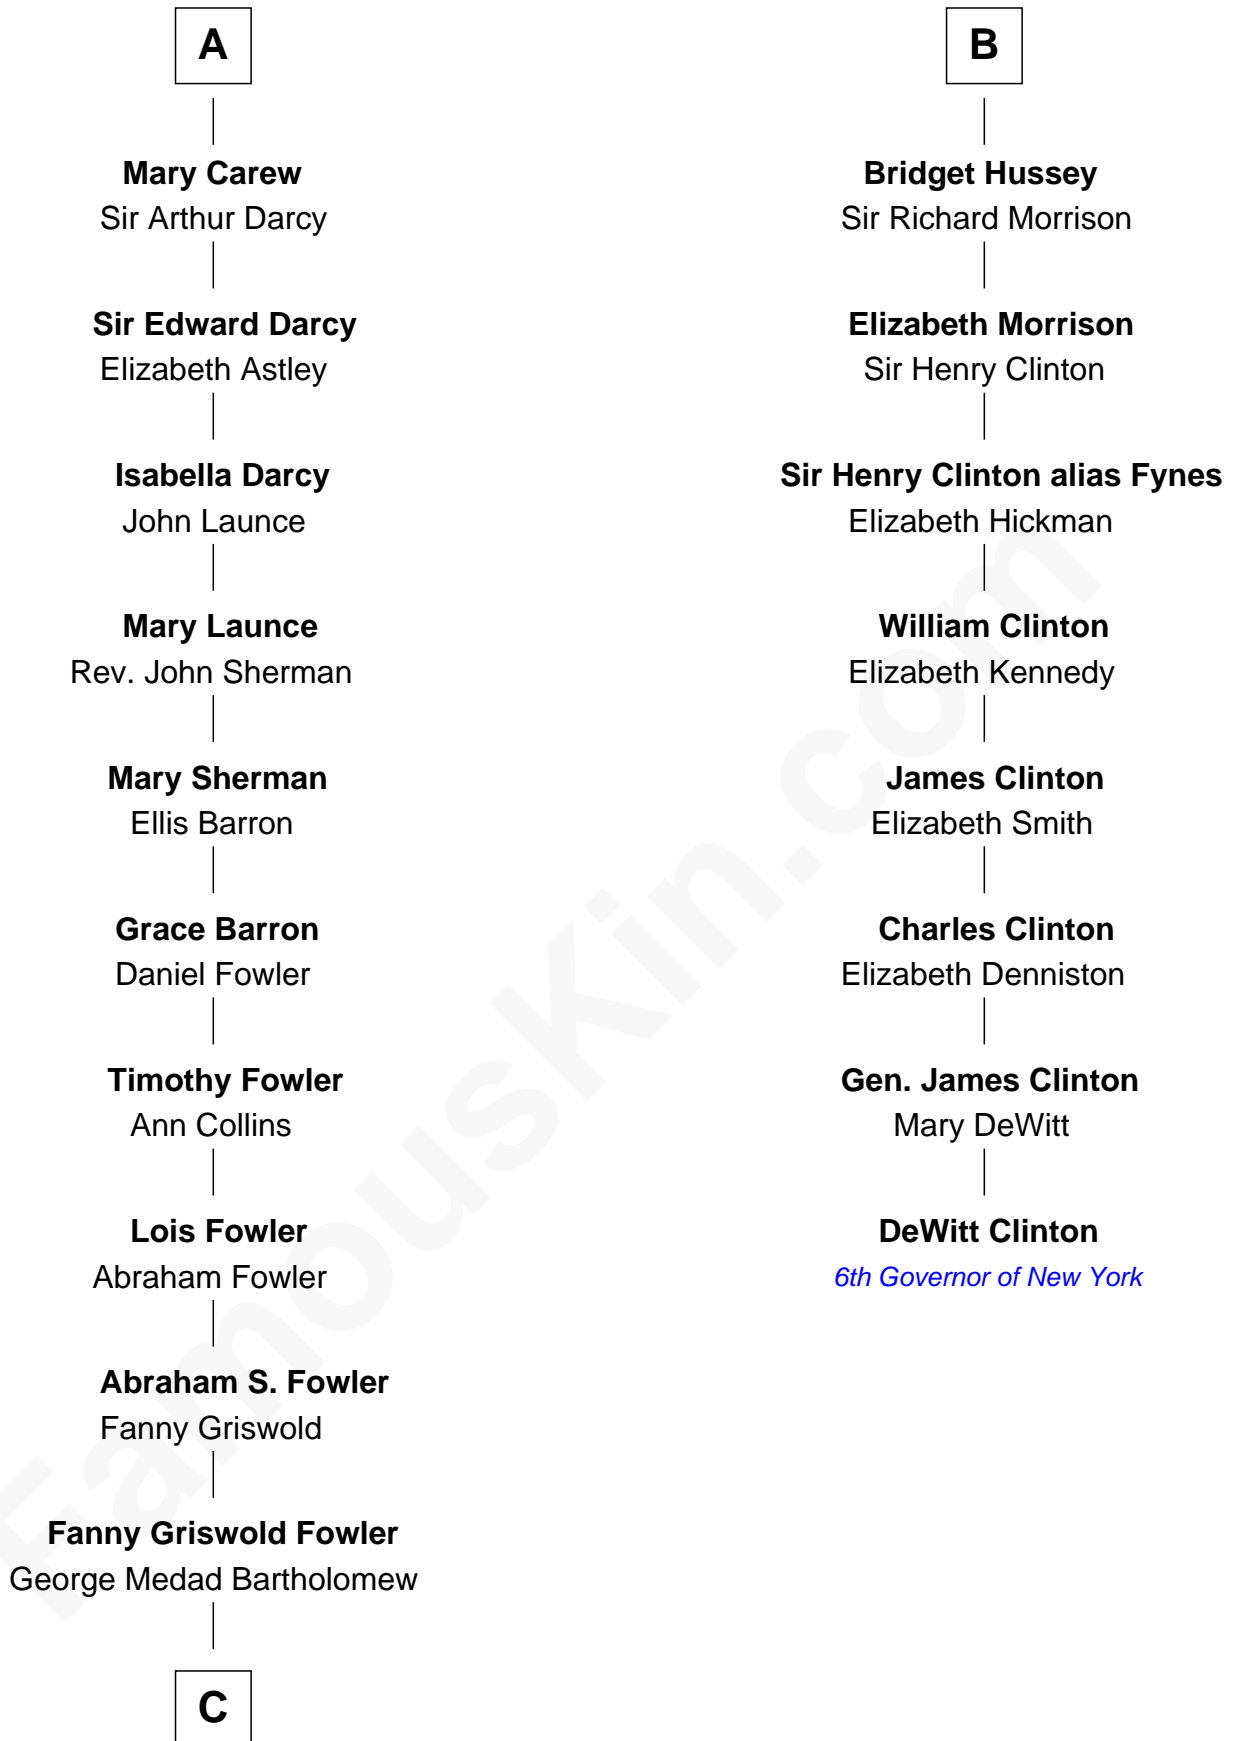

FamousKin.com

Relationship Chart of

Bill Weld

68th Governor of Massachusetts

14th cousin 6 times removed of

DeWitt Clinton

6th Governor of New York

C

Fanny Elizabeth Bartholomew

Dr. Francis Minot Weld

Francis Minot Weld

Margaret Low White

David Weld

Mary Blake Nichols

Bill Weld

68th Governor of Massachusetts