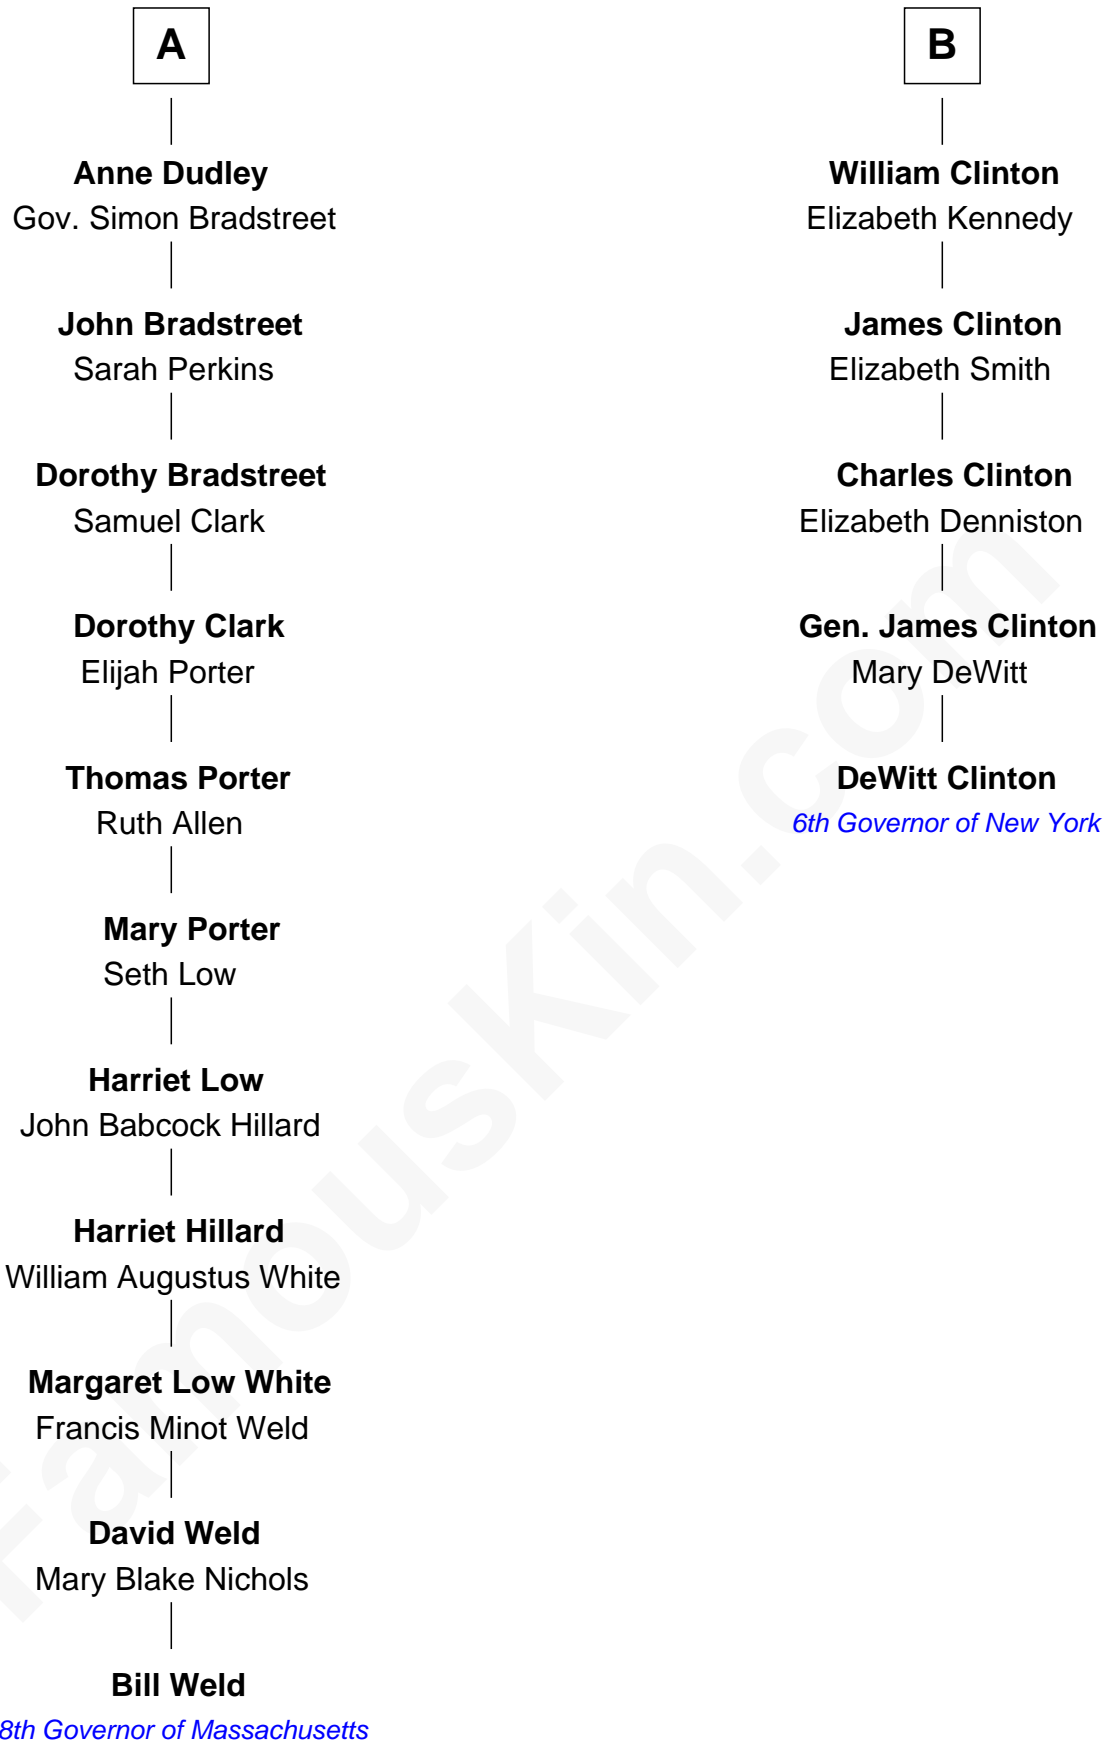

FamousKin.com Relationship Chart of

Bill Weld

68th Governor of Massachusetts

11th cousin 6 times removed of

DeWitt Clinton

6th Governor of New York

Sir Ralph Neville

Joan Beaufort

Katherine Neville
Sir Thomas Strangeways

Joan Strangeways
Sir William Willoughby

Cecily Willoughby
Sir Edward Sutton

Sir John Sutton
Cecily Grey

Sir Henry Dudley
----- Ashton

Probable

Roger Dudley
Susanna Thorne

Gov. Thomas Dudley
Dorothy York

A

Eleanor Neville
Sir Henry Percy

Katherine Percy
Sir Edmund Grey

George Grey
Catherine Herbert

Anne Grey
Sir John Hussey

Bridget Hussey
Sir Richard Morrison

Elizabeth Morrison
Sir Henry Clinton

Sir Henry Clinton alias Fynes
Elizabeth Hickman

B

Bill Weld photo by [Marc Nozell](#) ([CC BY-SA 2.0](#))