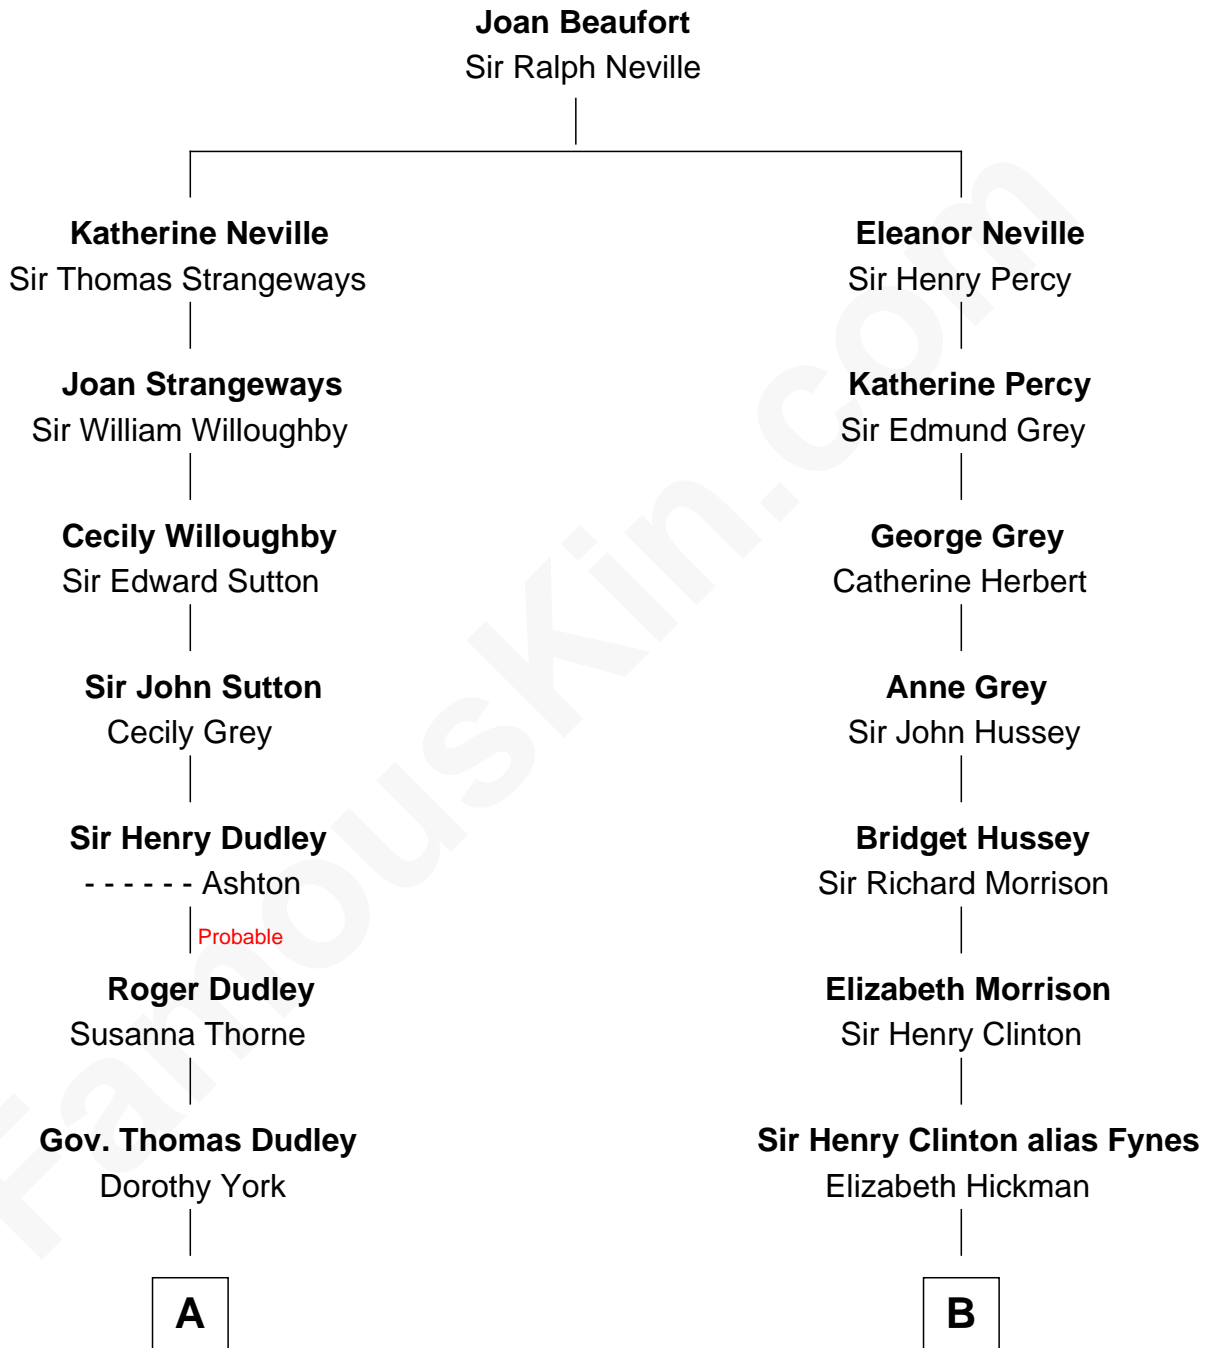

FamousKin.com

Relationship Chart of

Bill Weld

68th Governor of Massachusetts

11th cousin 6 times removed of

DeWitt Clinton

6th Governor of New York

Bill Weld photo by [Marc Nozell](#) ([CC BY-SA 2.0](#))