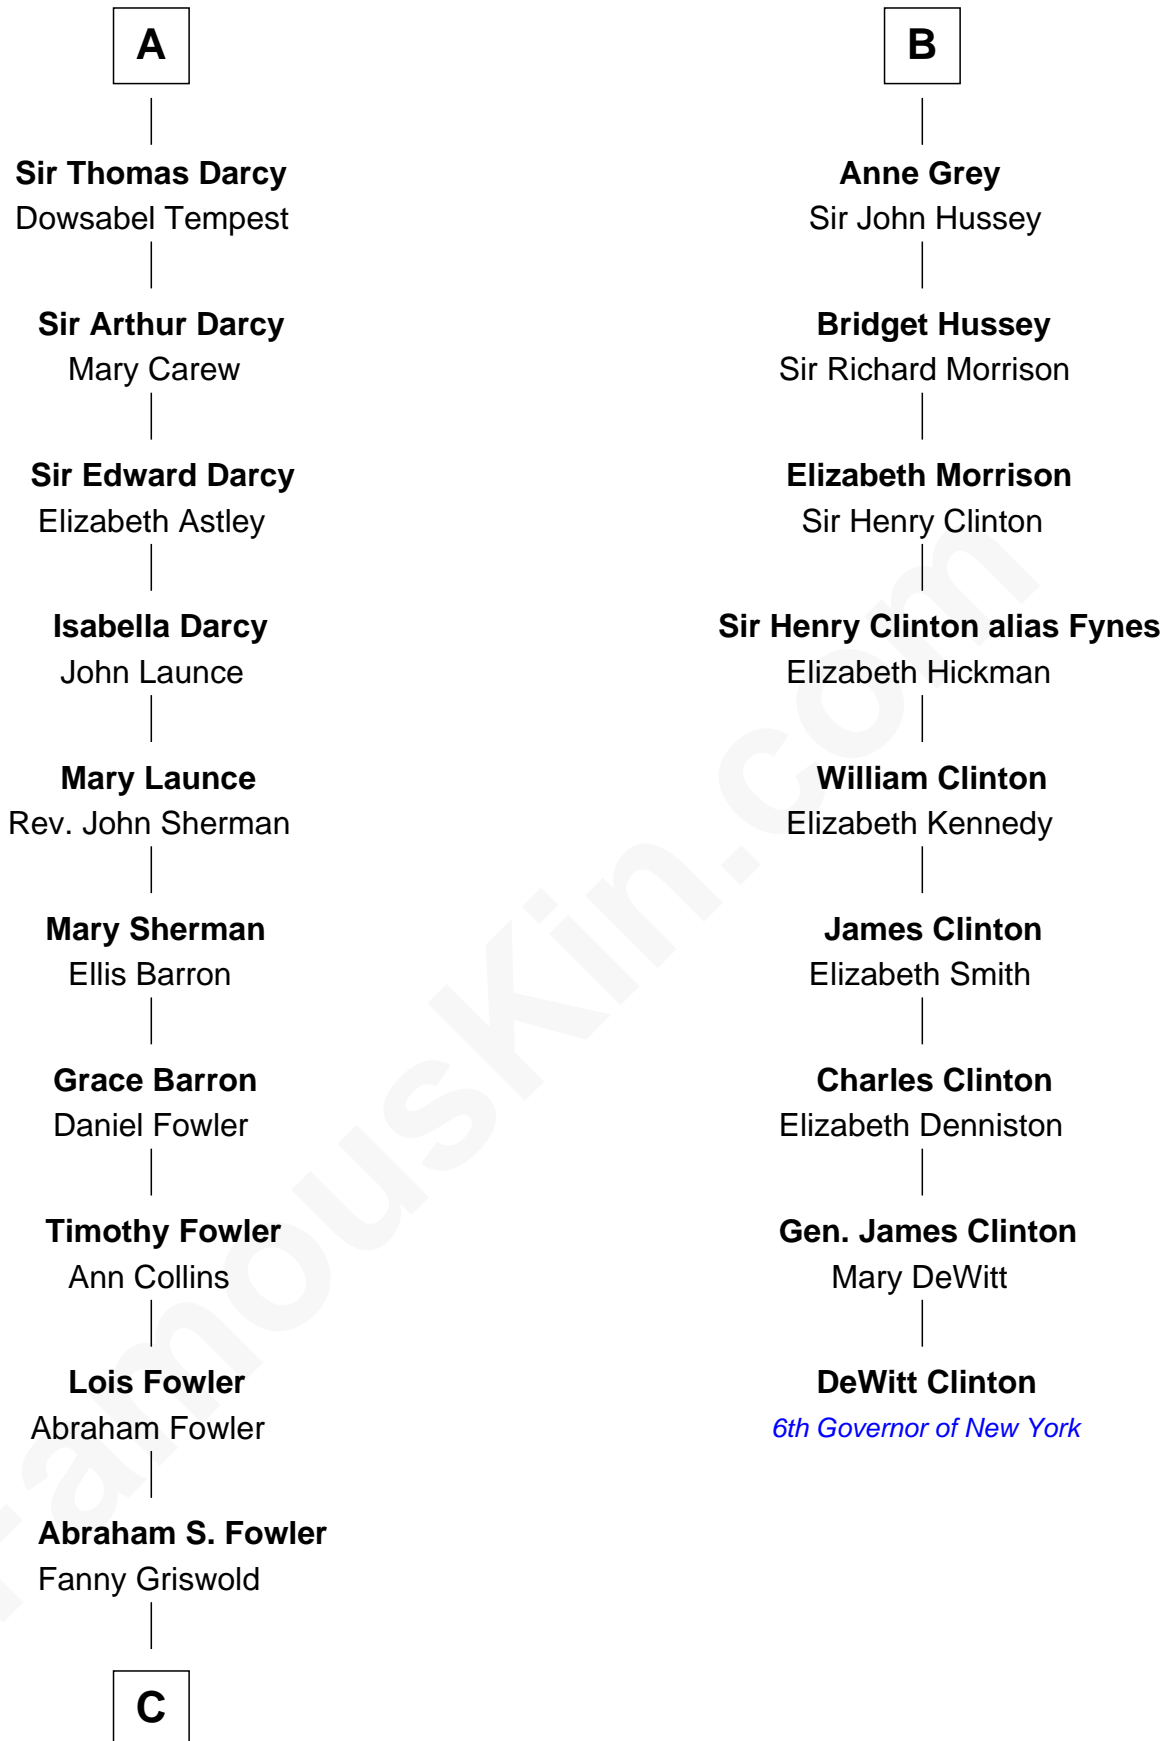

## Relationship Chart of

### Bill Weld

68th Governor of Massachusetts  
15th cousin 6 times removed of

**DeWitt Clinton**  
6th Governor of New York

**John de Vaux**

-----

**C**

**Fanny Griswold Fowler**  
George Medad Bartholomew

**Fanny Elizabeth Bartholomew**  
Dr. Francis Minot Weld

**Francis Minot Weld**  
Margaret Low White

**David Weld**  
Mary Blake Nichols

**Bill Weld**  
*68th Governor of Massachusetts*

FamousKin.com