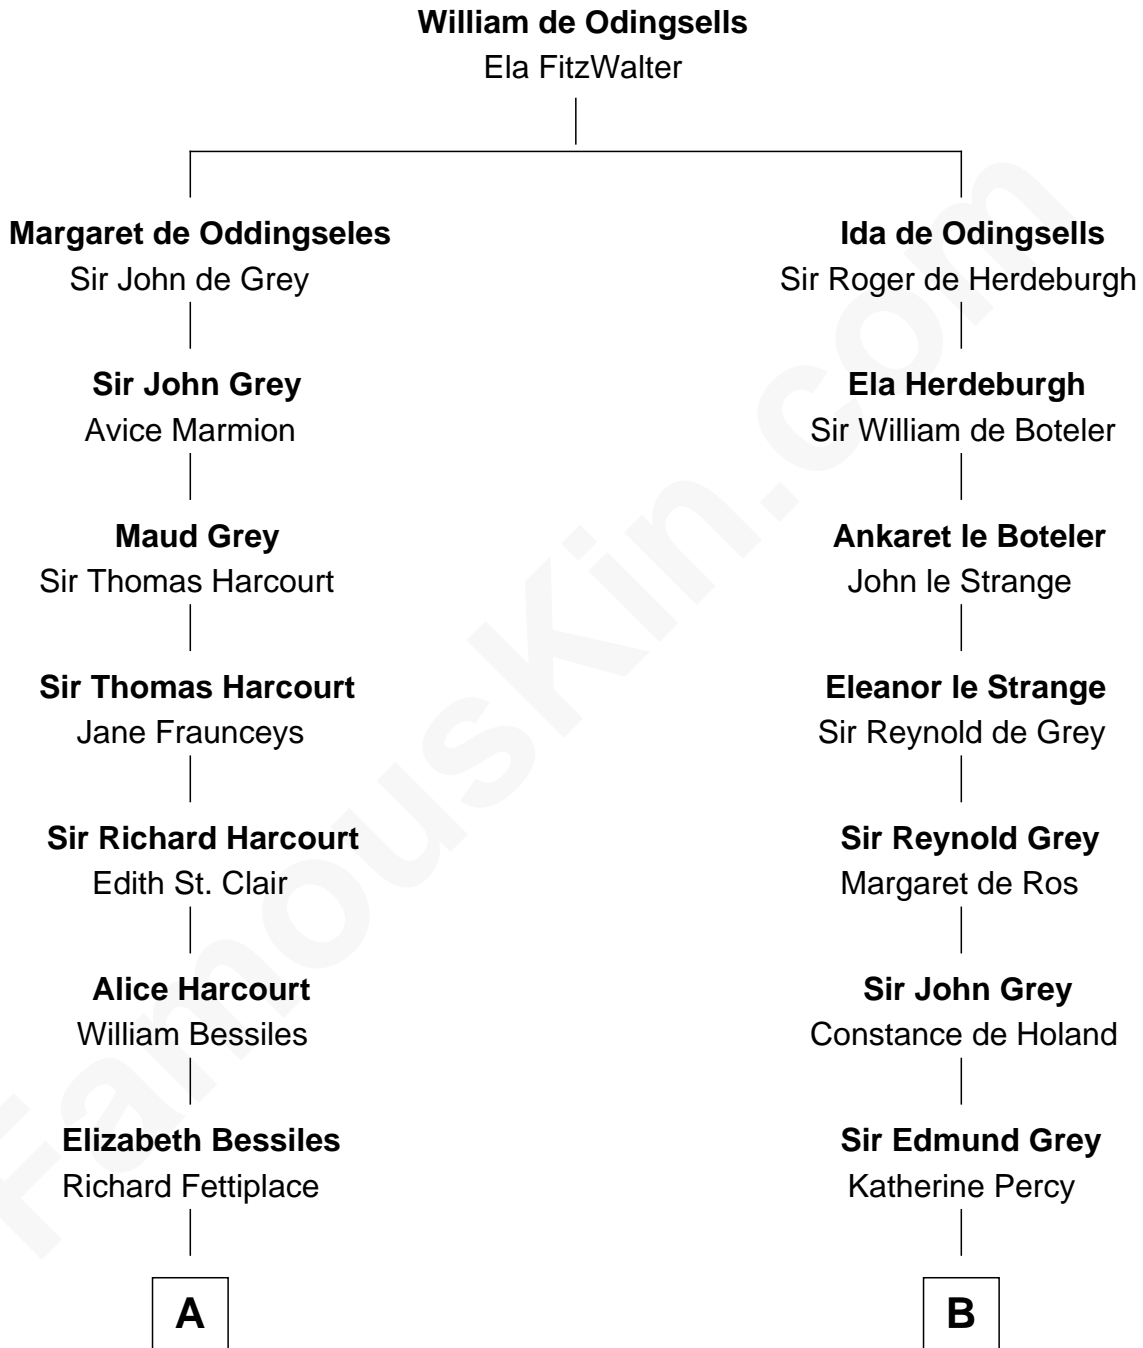

FamousKin.com

Relationship Chart of

Bill Weld

68th Governor of Massachusetts
 16th cousin 5 times removed of

DeWitt Clinton
 6th Governor of New York

C

Harriet Low
John Babcock Hillard

Harriet Hillard
William Augustus White

Margaret Low White
Francis Minot Weld

David Weld
Mary Blake Nichols

Bill Weld
68th Governor of Massachusetts

FamousKin.com