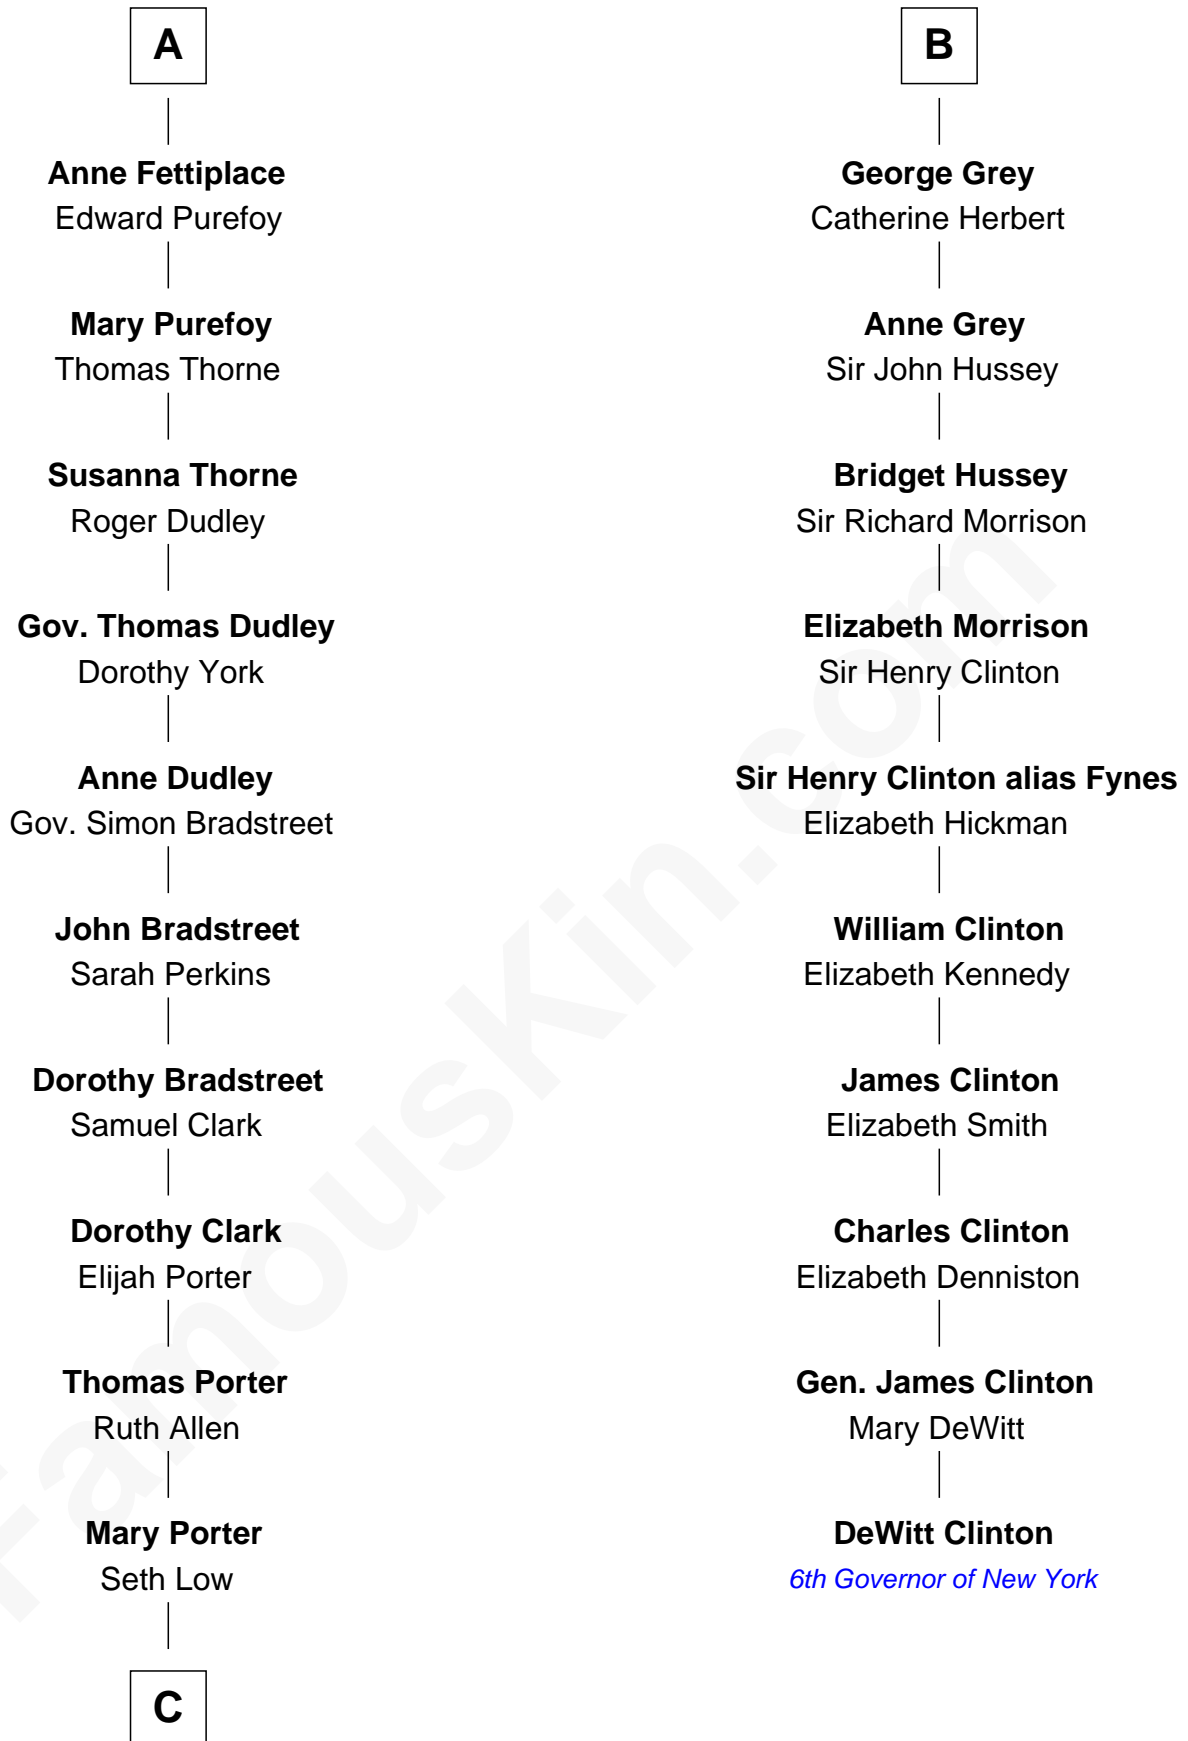

FamousKin.com

Relationship Chart of

Bill Weld

68th Governor of Massachusetts
 16th cousin 5 times removed of

DeWitt Clinton
 6th Governor of New York

C

Harriet Low
John Babcock Hillard

Harriet Hillard
William Augustus White

Margaret Low White
Francis Minot Weld

David Weld
Mary Blake Nichols

Bill Weld
68th Governor of Massachusetts

FamousKin.com