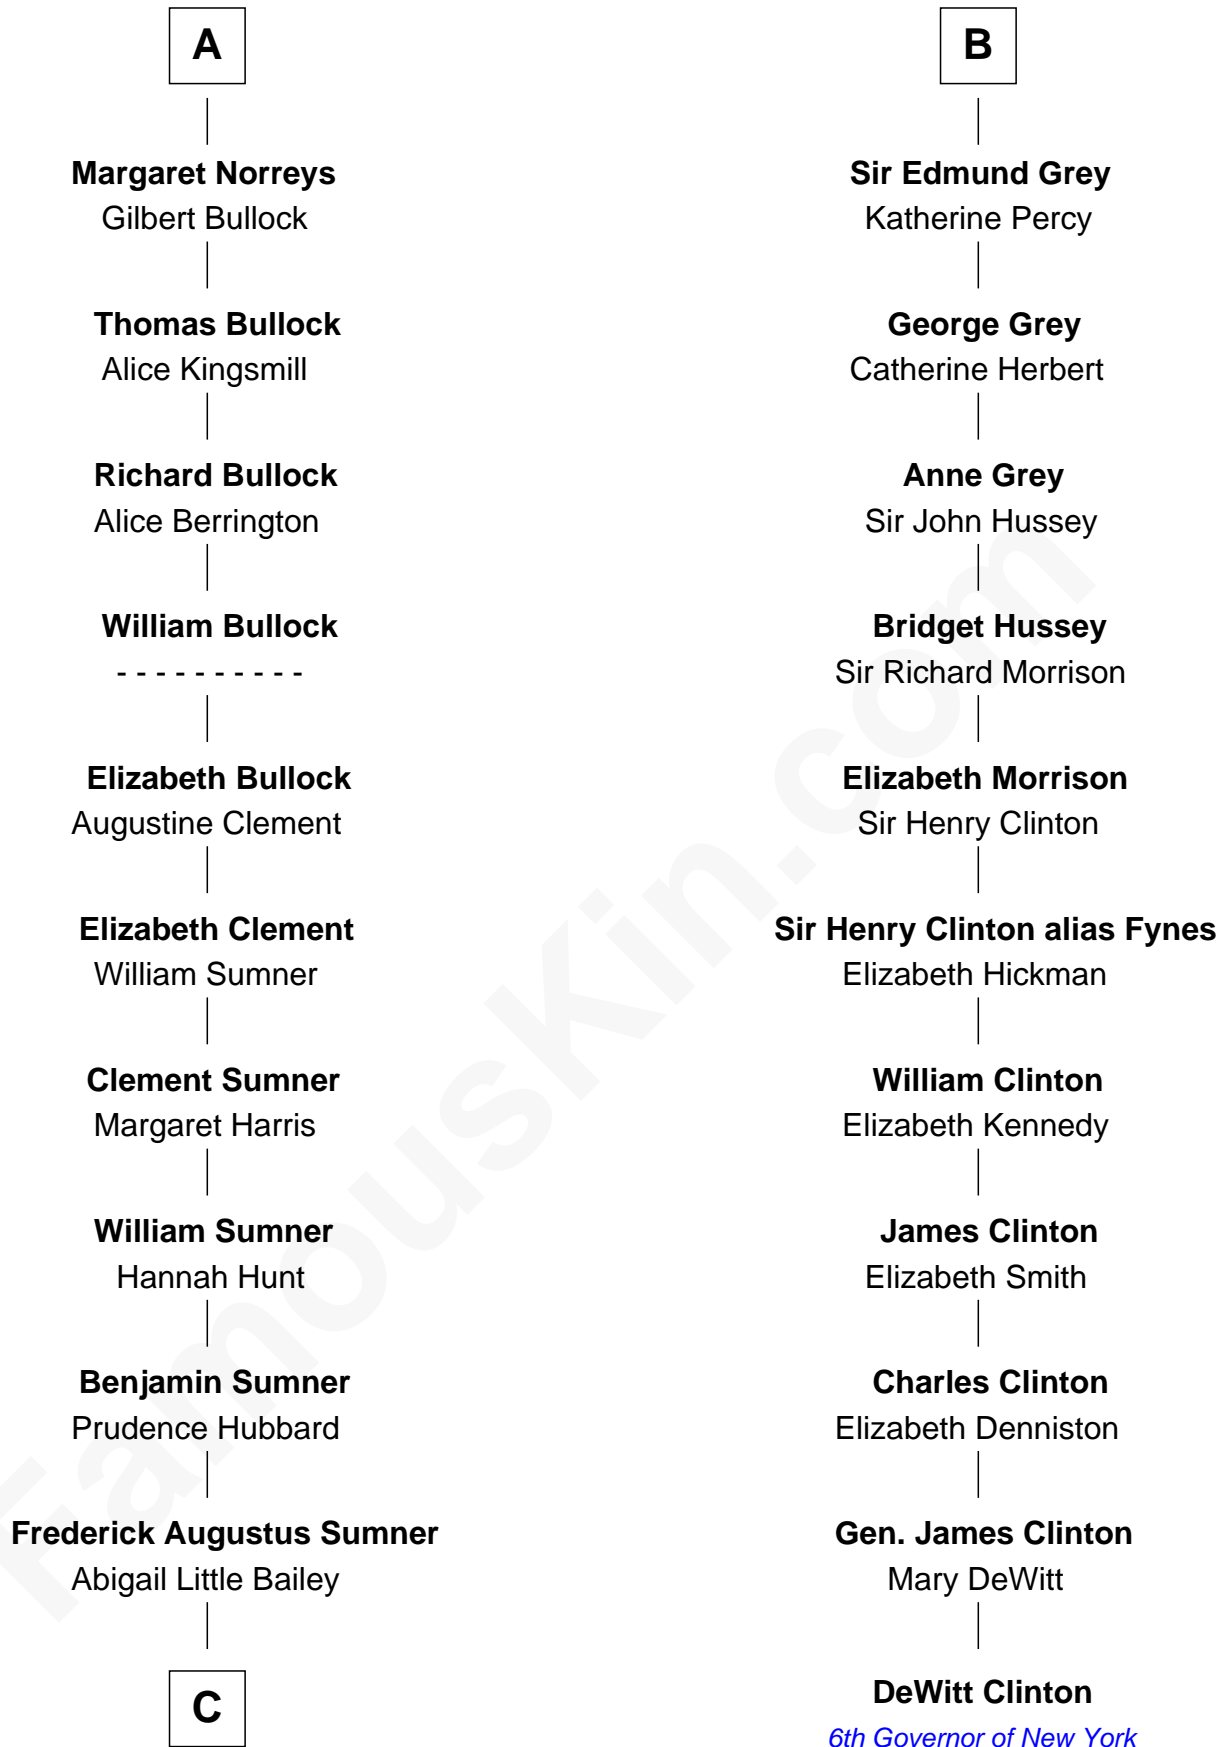

# FamousKin.com Relationship Chart of

**Bill Weld**

*68th Governor of Massachusetts*

**17th cousin 4 times removed of**

**DeWitt Clinton**

*6th Governor of New York*

**Sir Walter FitzRobert**

Ida Longespee

**Sir Richard de Vere**

Alice Sergeaux

**Sir John de Vere**

Elizabeth Howard

**Joan de Vere**

Sir William Norreys

**A**

**Ela FitzWalter**

Sir Reynold de Grey

**Sir Reynold Grey**

Margaret de Ros

**Sir John Grey**

Constance de Holand

**B**

**C**

**Sarah Sumner**  
Thomas Swan Weld

**Dr. Francis Minot Weld**  
Fanny Elizabeth Bartholomew

**Francis Minot Weld**  
Margaret Low White

**David Weld**  
Mary Blake Nichols

**Bill Weld**  
*68th Governor of Massachusetts*

FamousKin.com