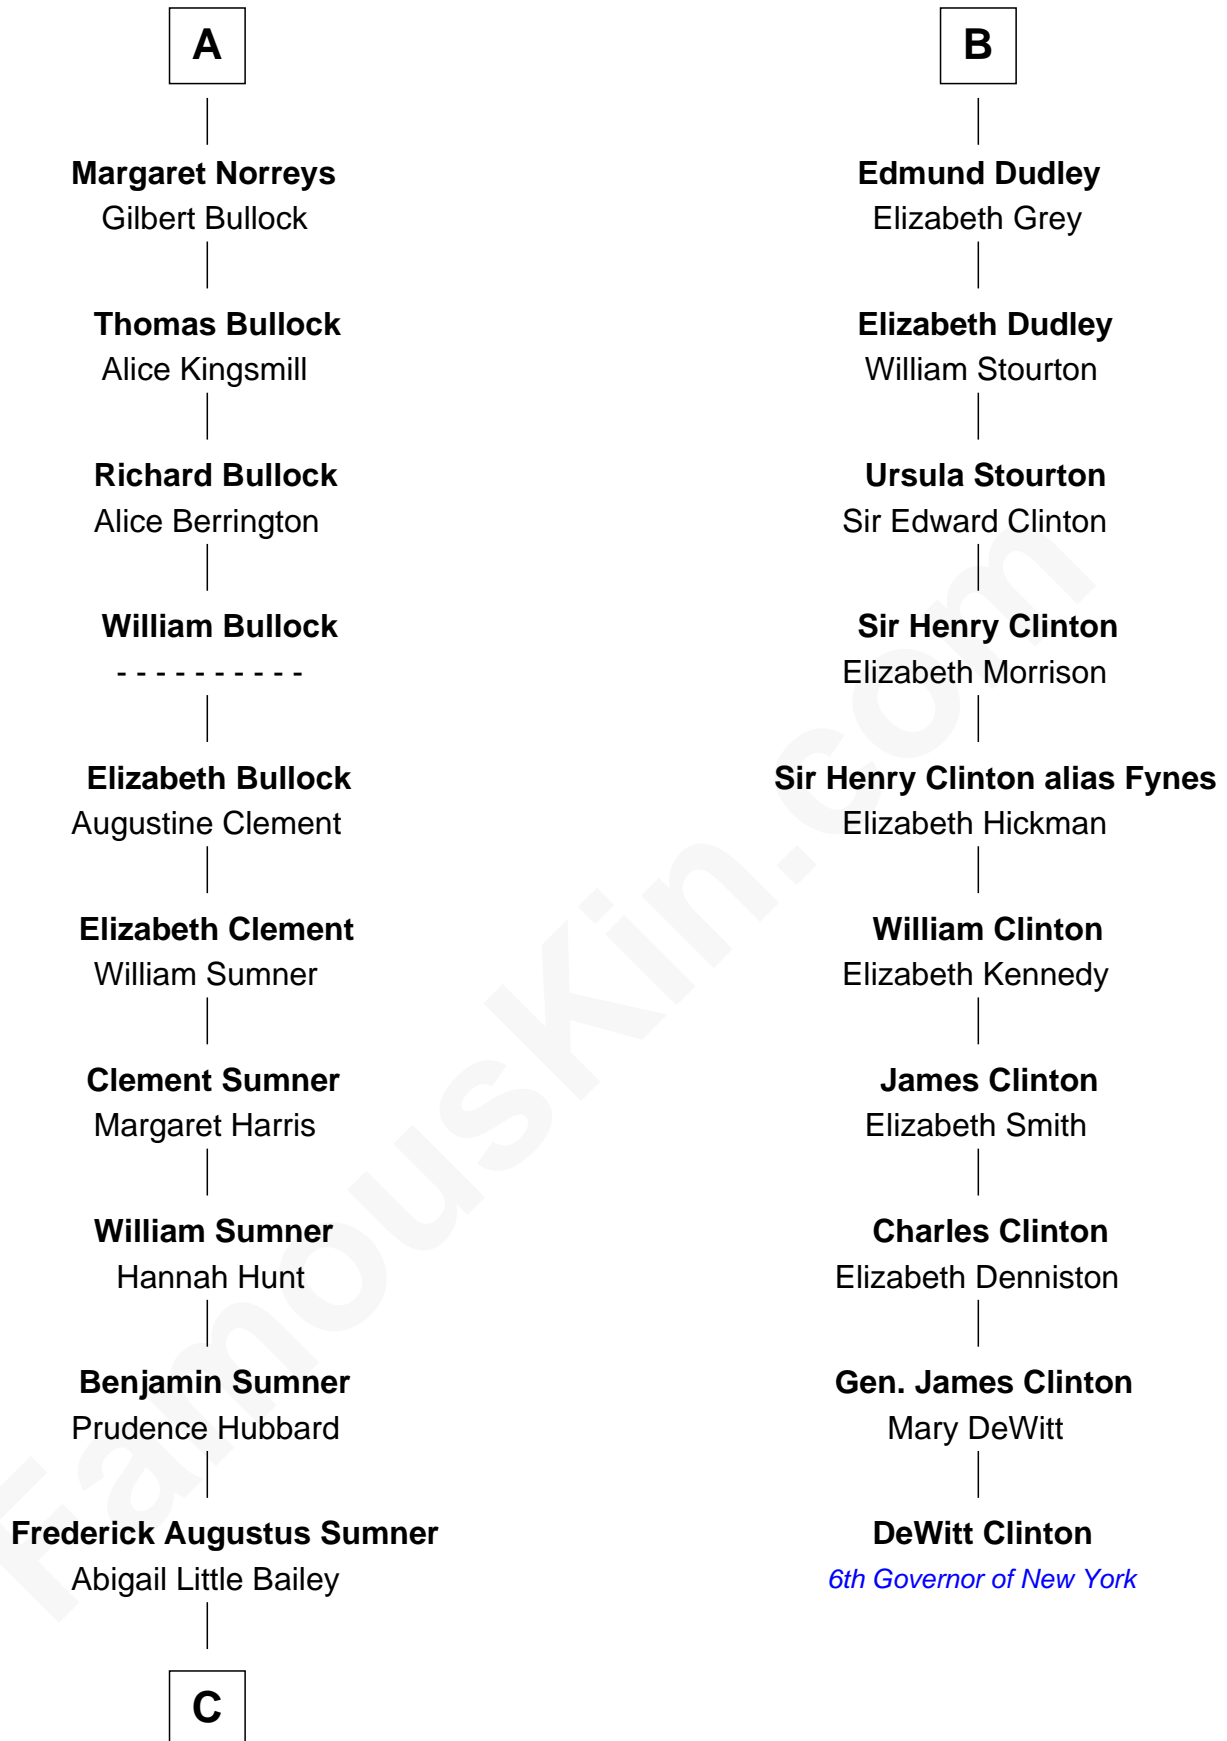

FamousKin.com

Relationship Chart of

Bill Weld

68th Governor of Massachusetts
 16th cousin 5 times removed of

DeWitt Clinton
 6th Governor of New York

C

Sarah Sumner
Thomas Swan Weld

Dr. Francis Minot Weld
Fanny Elizabeth Bartholomew

Francis Minot Weld
Margaret Low White

David Weld
Mary Blake Nichols

Bill Weld
68th Governor of Massachusetts

FamousKin.com