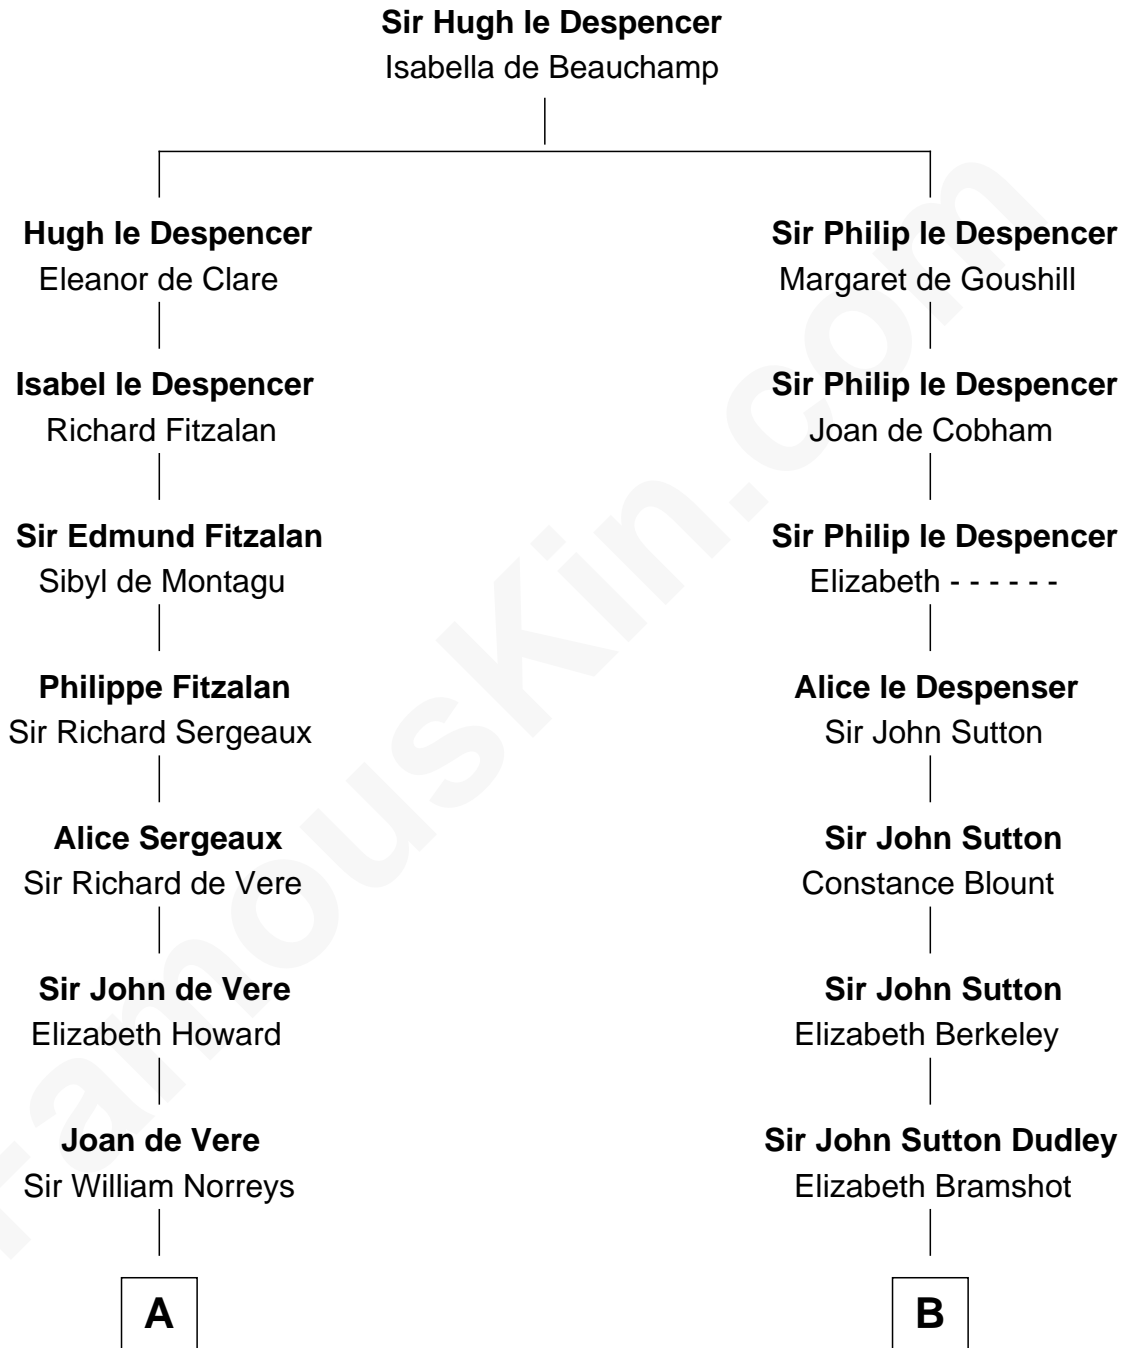

FamousKin.com

Relationship Chart of

Bill Weld

68th Governor of Massachusetts
 16th cousin 5 times removed of

DeWitt Clinton
 6th Governor of New York

C

Sarah Sumner
Thomas Swan Weld

Dr. Francis Minot Weld
Fanny Elizabeth Bartholomew

Francis Minot Weld
Margaret Low White

David Weld
Mary Blake Nichols

Bill Weld
68th Governor of Massachusetts

FamousKin.com