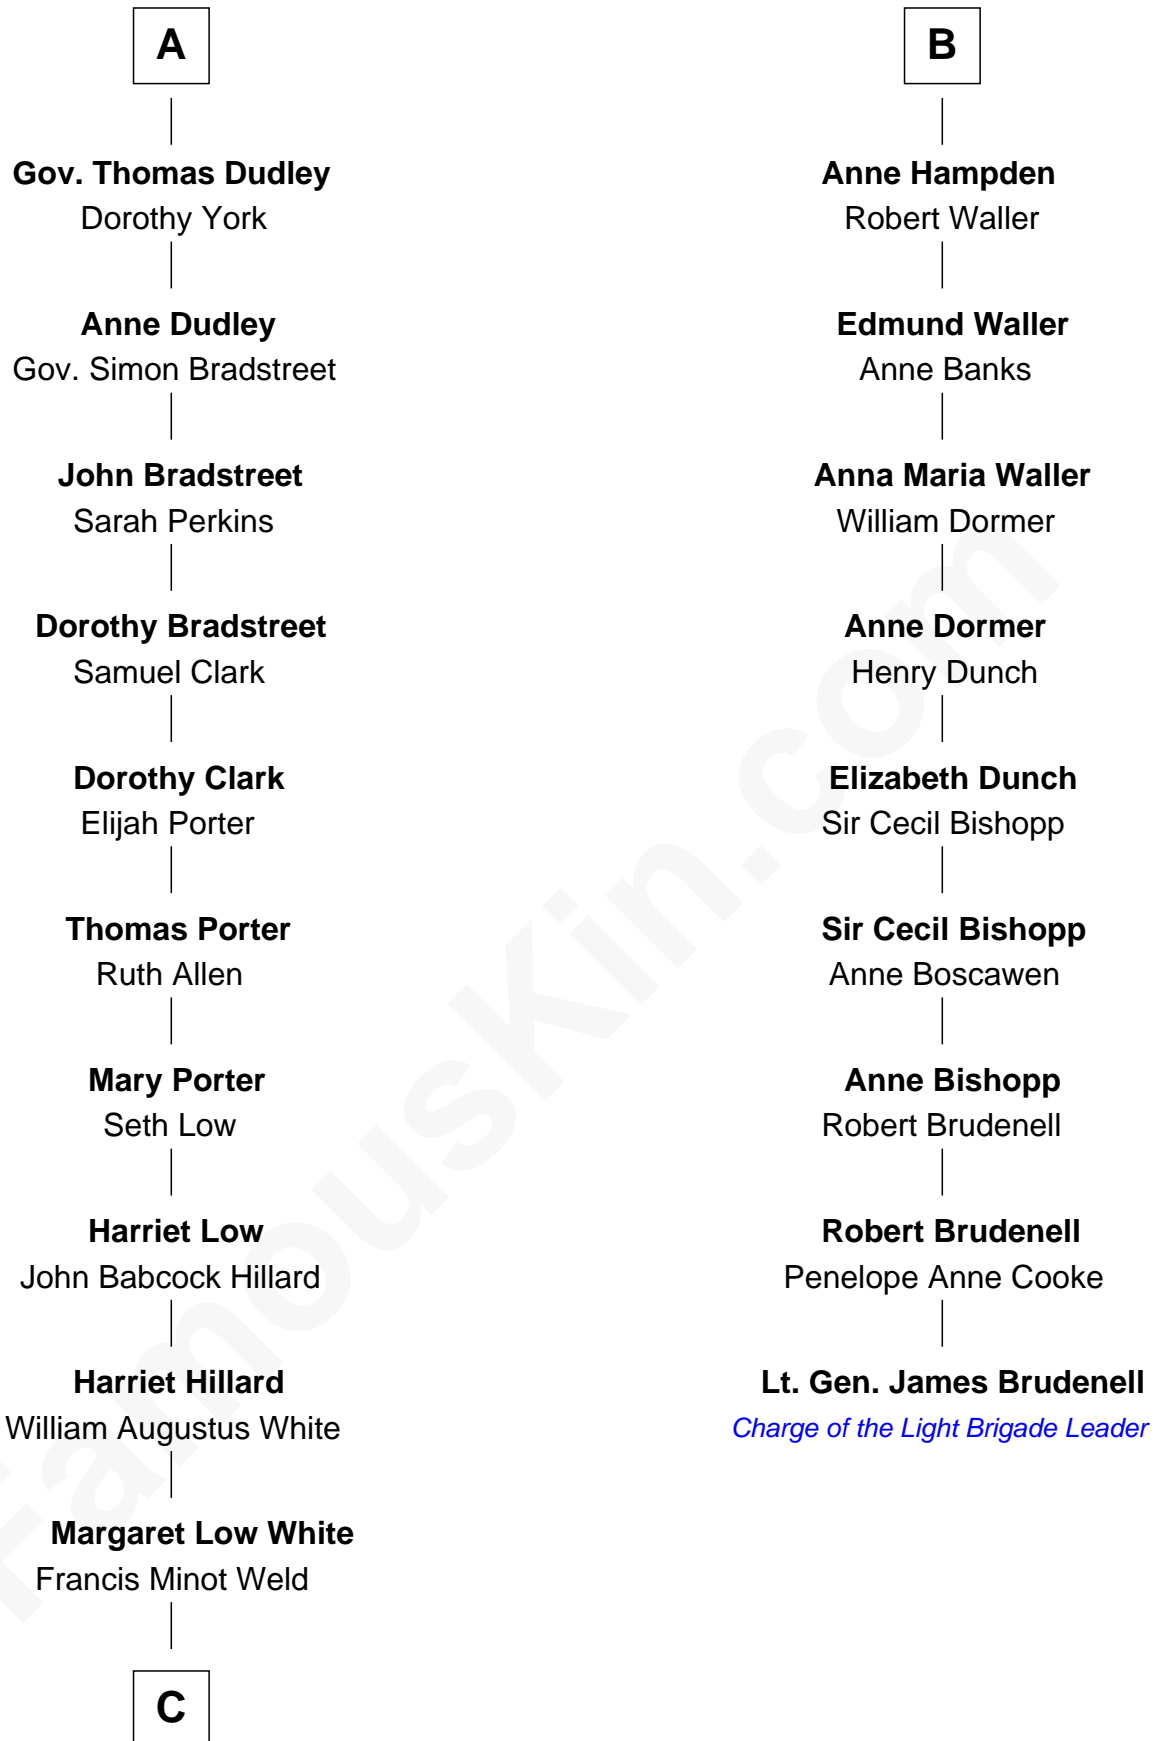

FamousKin.com

Relationship Chart of

Bill Weld

68th Governor of Massachusetts

15th cousin 3 times removed of

Lt. Gen. James Brudenell

Leader of the "Charge of the Light Brigade"

C

—
David Weld

Mary Blake Nichols

—
Bill Weld

68th Governor of Massachusetts

FamousKin.com