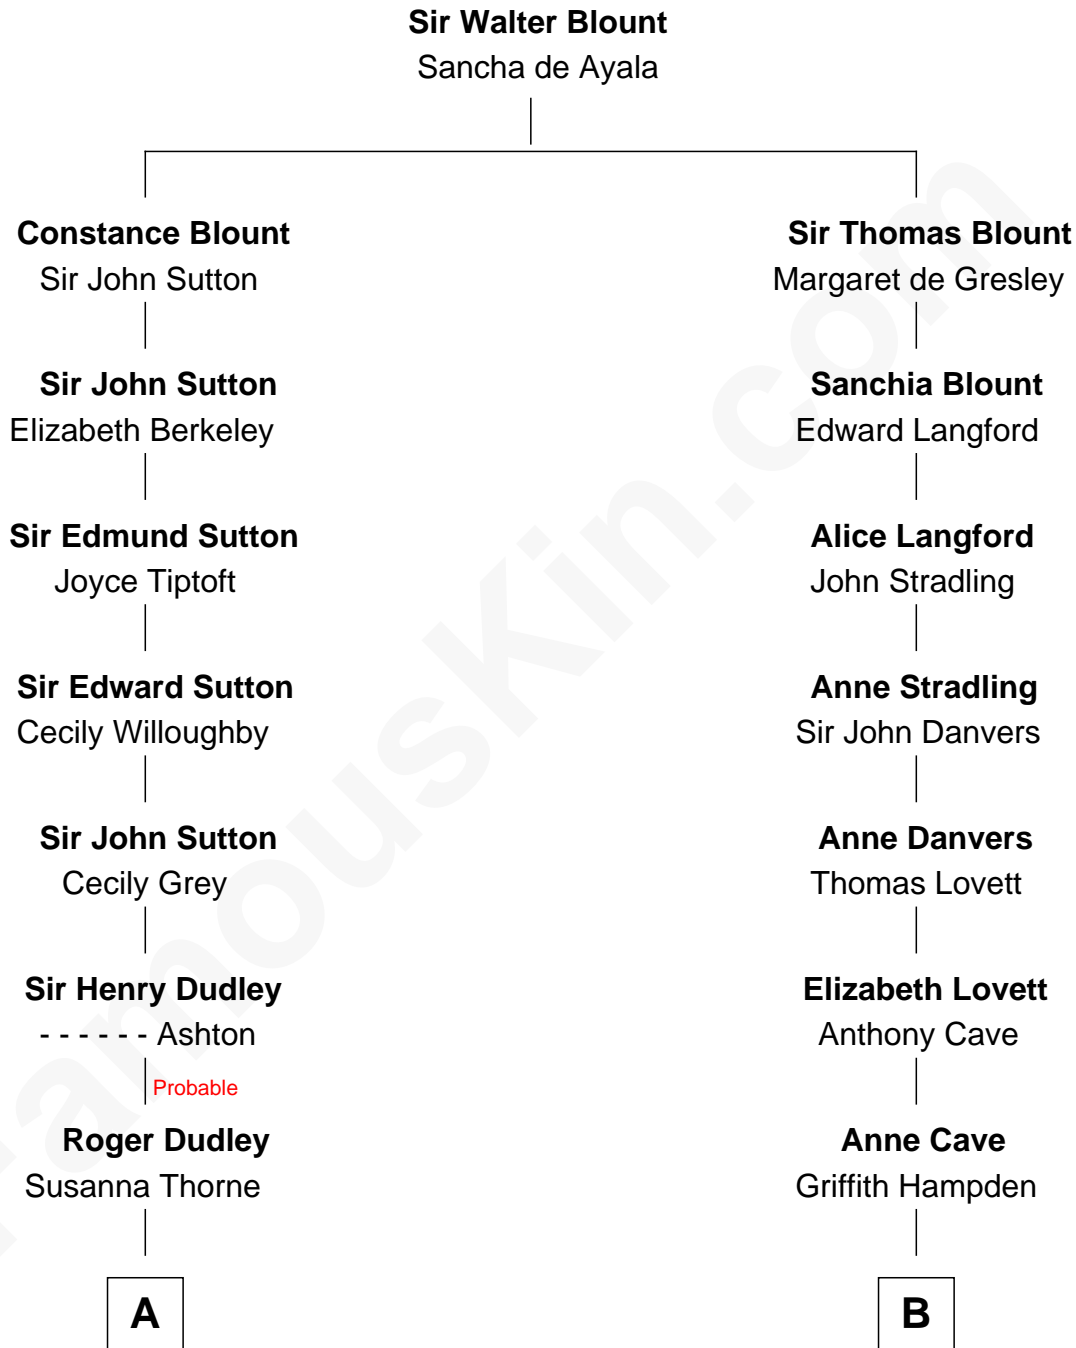

FamousKin.com

Relationship Chart of

Bill Weld

68th Governor of Massachusetts

15th cousin 3 times removed of

Lt. Gen. James Brudenell

Leader of the "Charge of the Light Brigade"

C

—
David Weld

Mary Blake Nichols

—
Bill Weld

68th Governor of Massachusetts

FamousKin.com