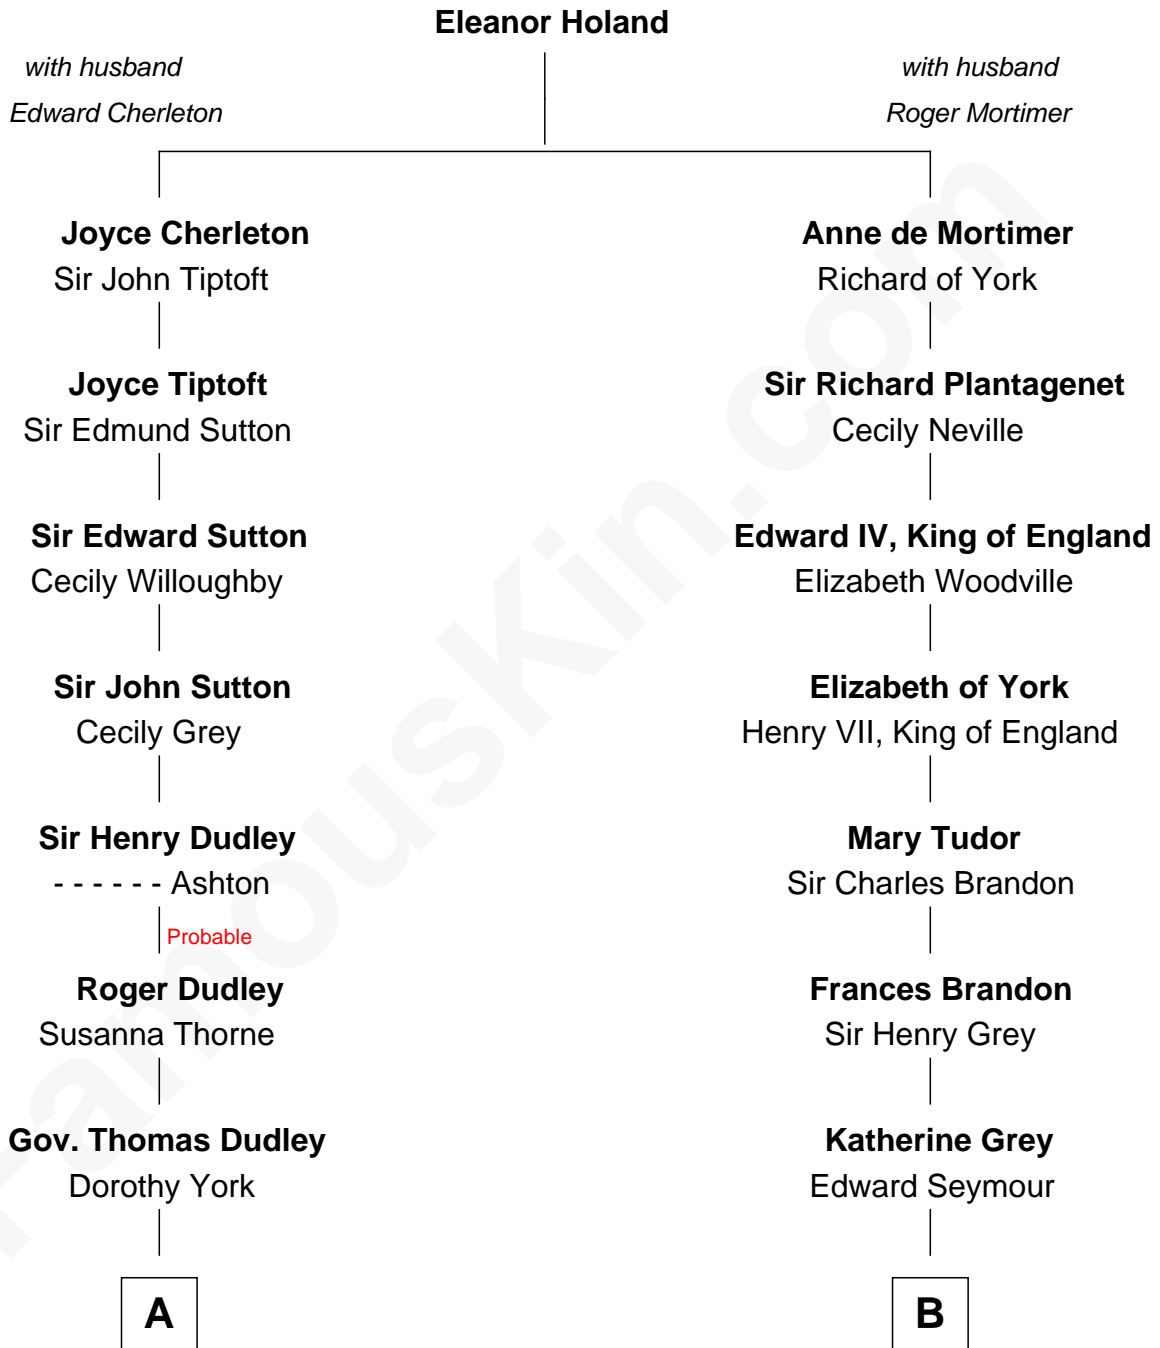

FamousKin.com

Relationship Chart of

Bill Weld

68th Governor of Massachusetts

14th cousin 3 times removed of

Lt. Gen. James Brudenell

Leader of the "Charge of the Light Brigade"

A

Anne Dudley
Gov. Simon Bradstreet

John Bradstreet
Sarah Perkins

Dorothy Bradstreet
Samuel Clark

Dorothy Clark
Elijah Porter

Thomas Porter
Ruth Allen

Mary Porter
Seth Low

Harriet Low
John Babcock Hillard

Harriet Hillard
William Augustus White