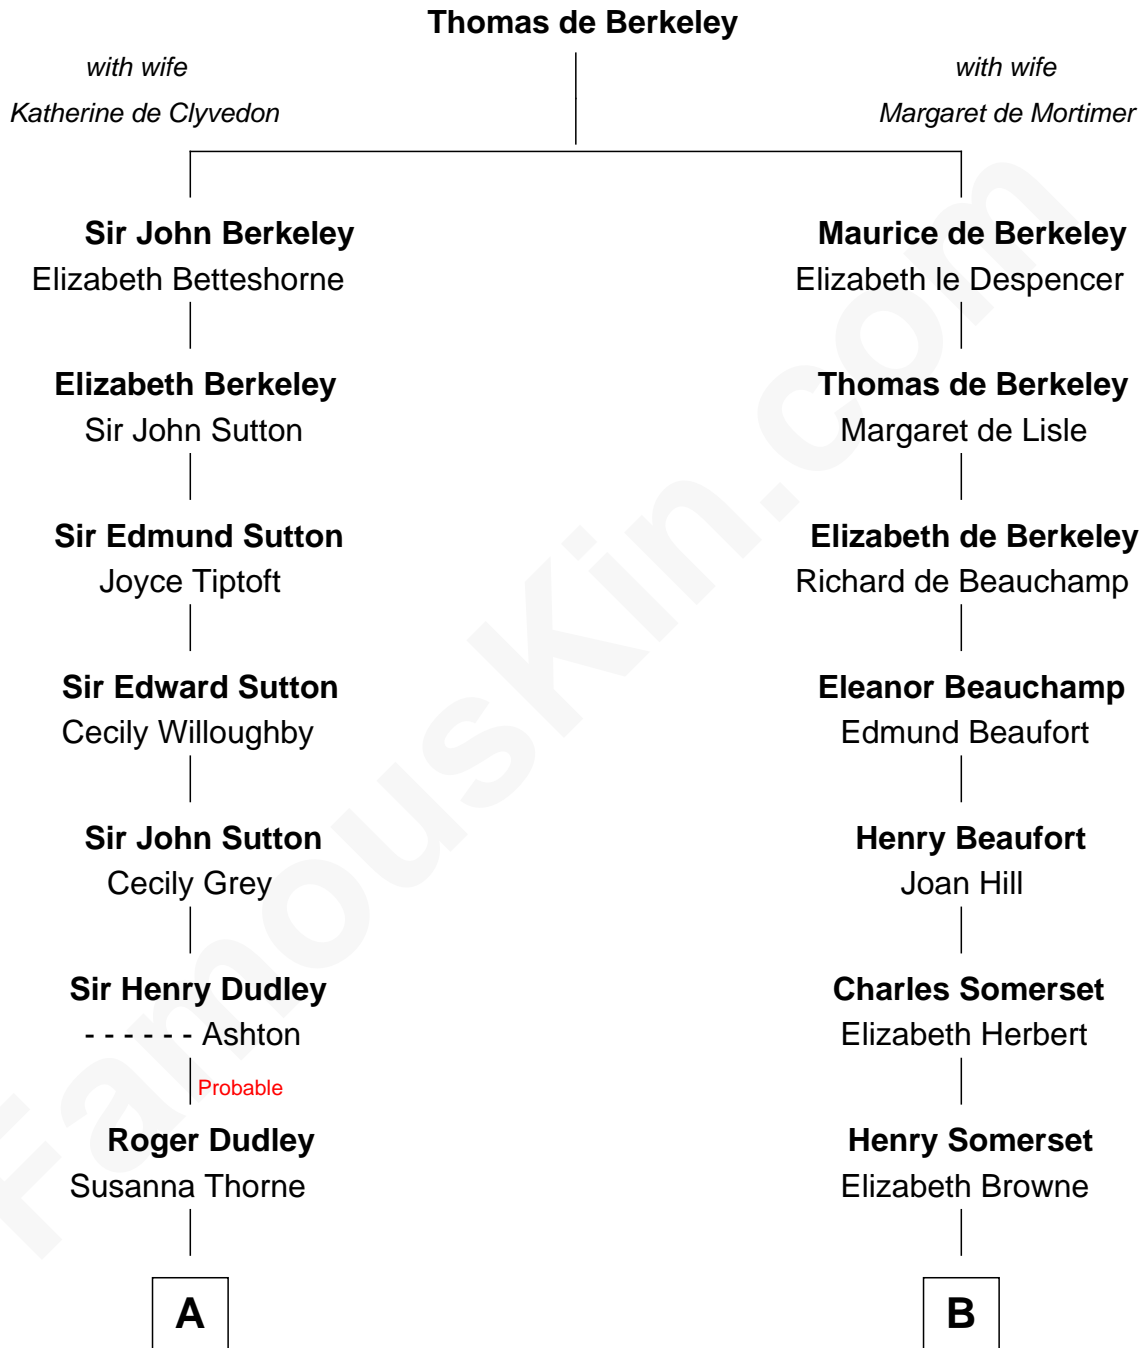

FamousKin.com

Relationship Chart of

Bill Weld

68th Governor of Massachusetts

16th cousin 2 times removed of

Lt. Gen. James Brudenell

Leader of the "Charge of the Light Brigade"

C

—
David Weld

Mary Blake Nichols

—
Bill Weld

68th Governor of Massachusetts

FamousKin.com