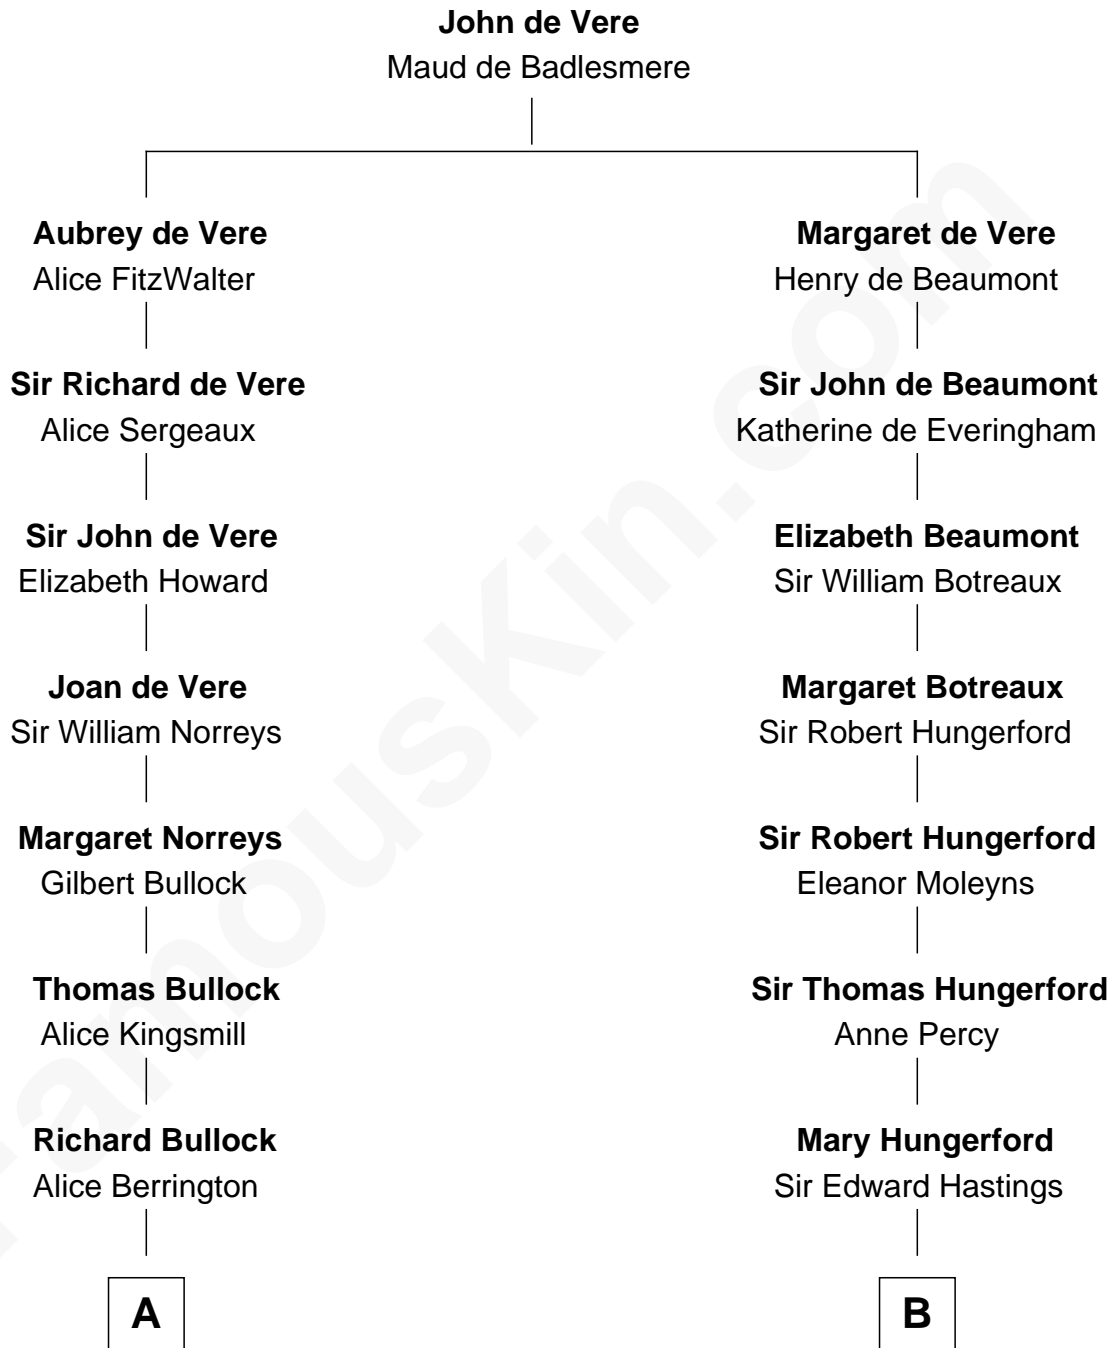

FamousKin.com

Relationship Chart of

Bill Weld

68th Governor of Massachusetts

17th cousin 1 time removed of

Lt. Gen. James Brudenell

Leader of the "Charge of the Light Brigade"

C

—
David Weld

Mary Blake Nichols

—
Bill Weld

68th Governor of Massachusetts

FamousKin.com