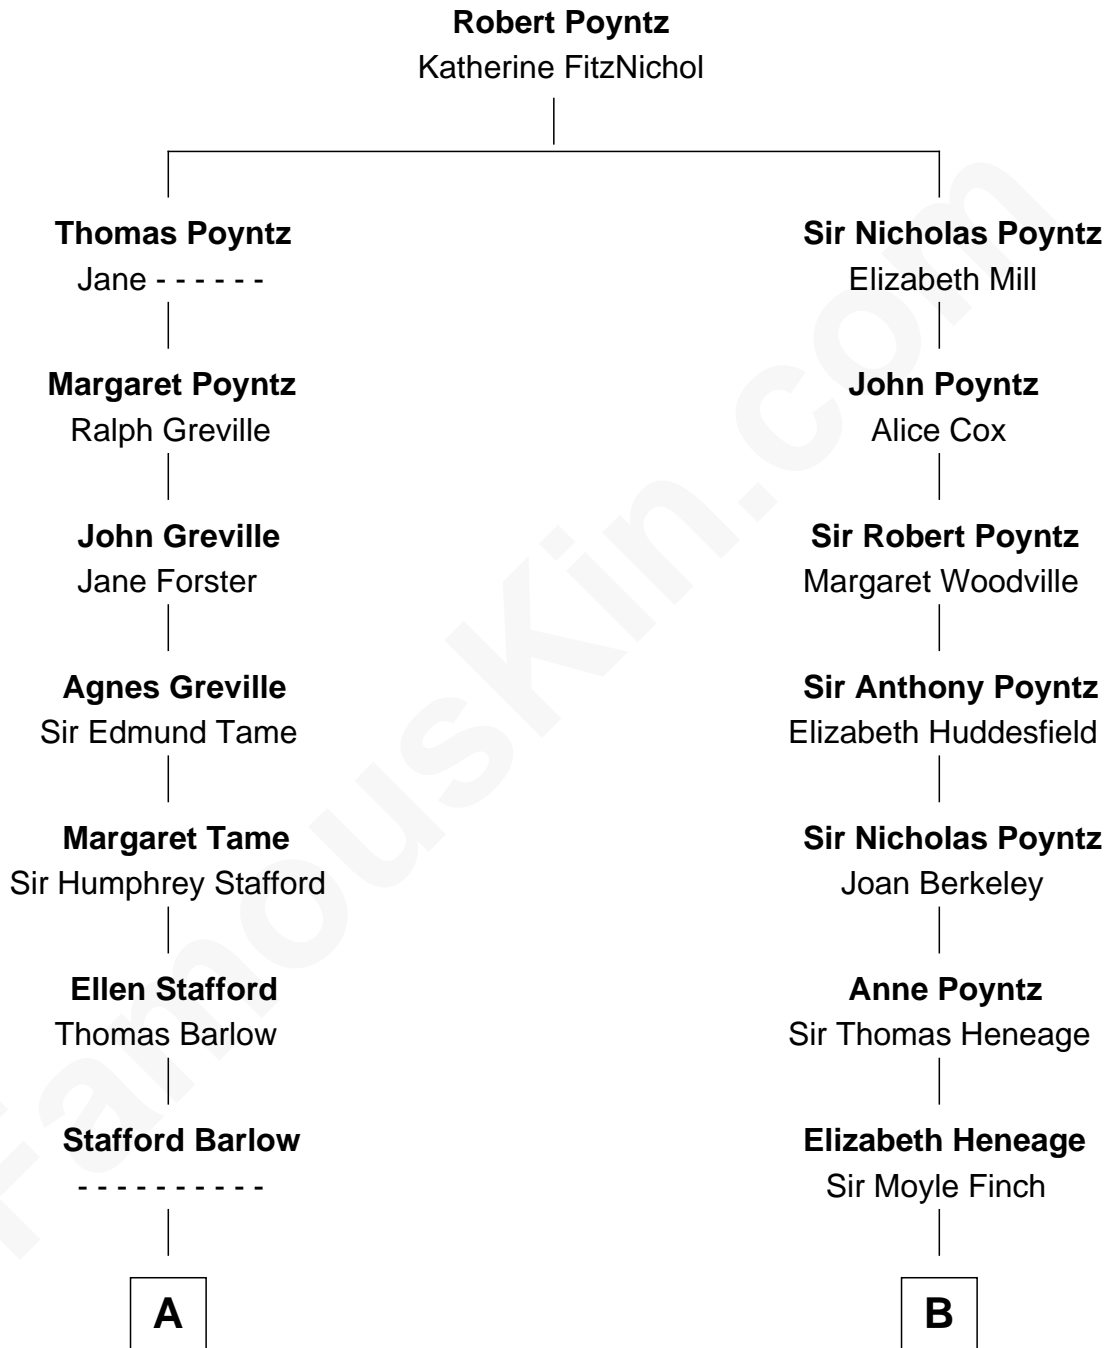

FamousKin.com

Relationship Chart of

Bill Weld

68th Governor of Massachusetts

14th cousin 5 times removed of

Lt. Gen. James Brudenell

Leader of the "Charge of the Light Brigade"

C

—
Margaret Low White

Francis Minot Weld

—
David Weld

Mary Blake Nichols

—
Bill Weld

68th Governor of Massachusetts

FamousKin.com