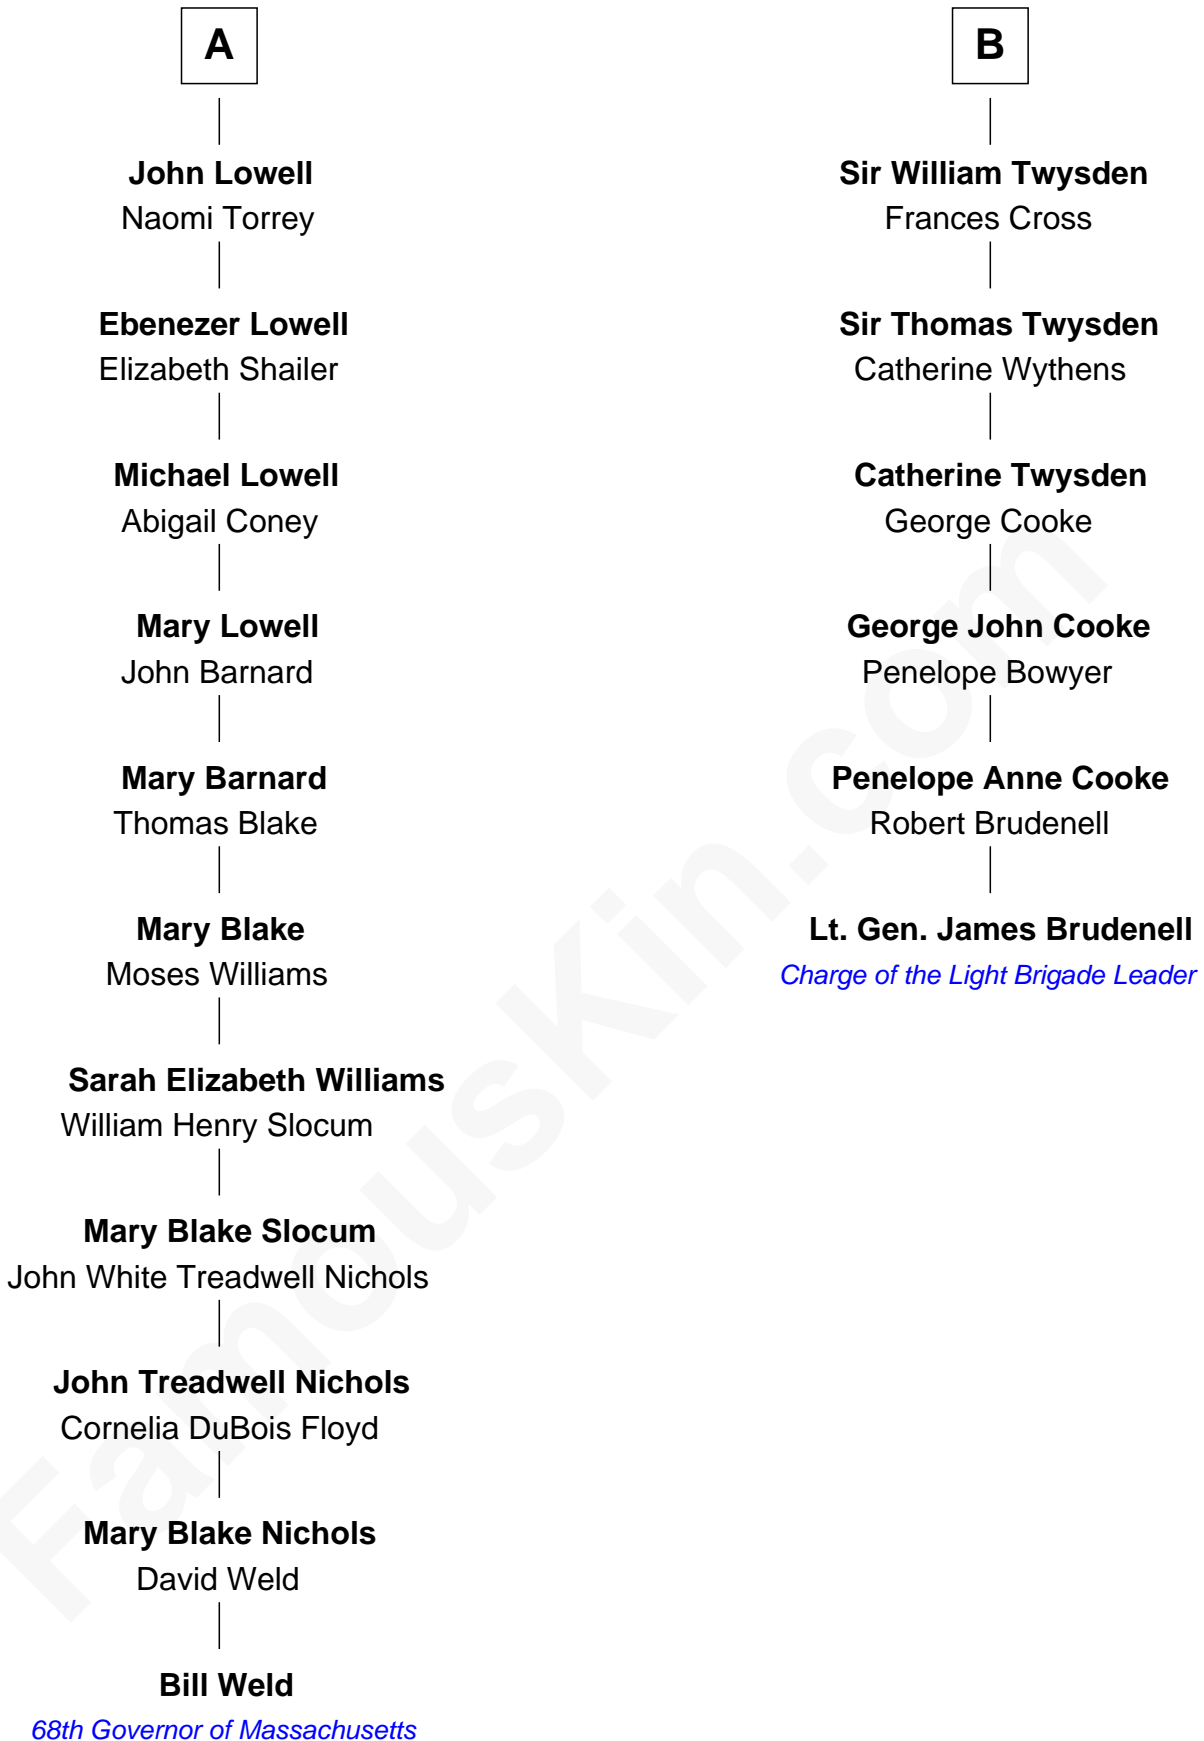

FamousKin.com

Relationship Chart of

Bill Weld

68th Governor of Massachusetts

12th cousin 5 times removed of

Lt. Gen. James Brudenell

Leader of the "Charge of the Light Brigade"

Bill Weld photo by [Marc Nozell](#) ([CC BY-SA 2.0](#))