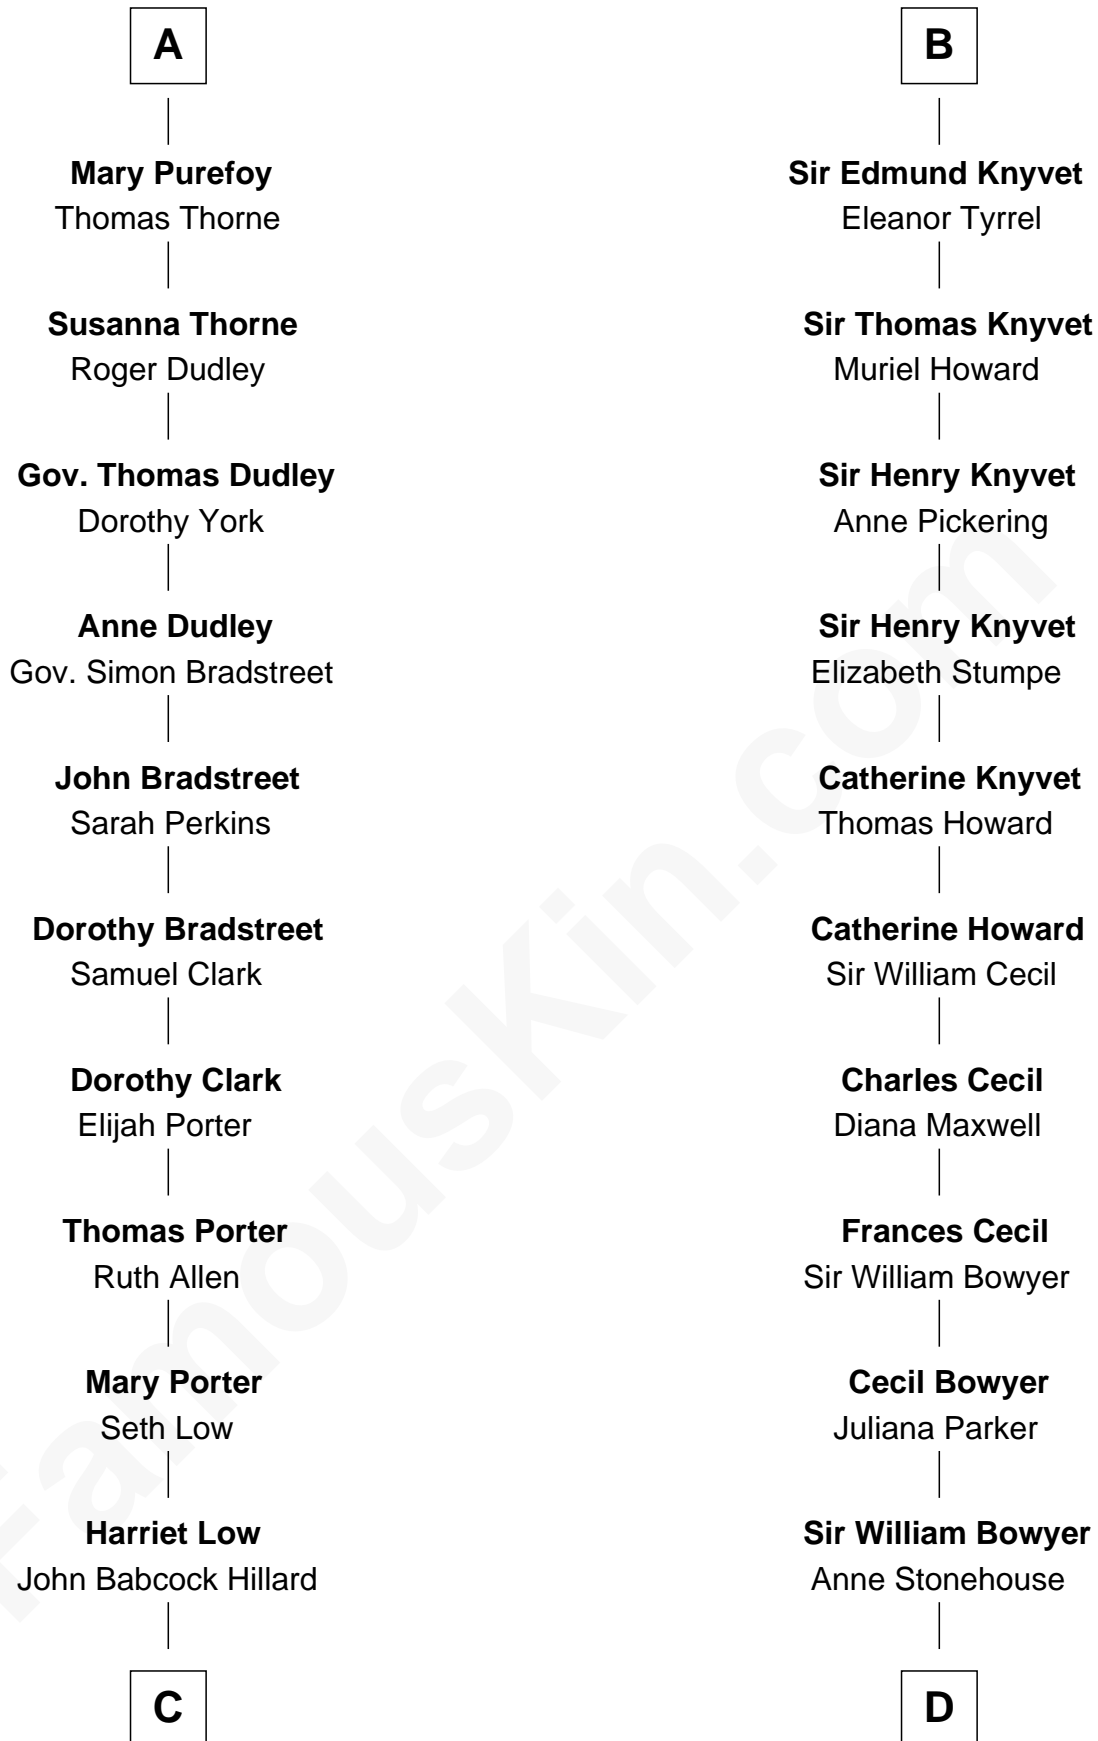

FamousKin.com

Relationship Chart of

Bill Weld

68th Governor of Massachusetts

19th cousin 1 time removed of

Lt. Gen. James Brudenell

Leader of the "Charge of the Light Brigade"

Sir John Marmion

Maud de Furnival

C

Harriet Hillard
William Augustus White

Margaret Low White
Francis Minot Weld

David Weld
Mary Blake Nichols

Bill Weld
68th Governor of Massachusetts

D

Penelope Bowyer
George John Cooke