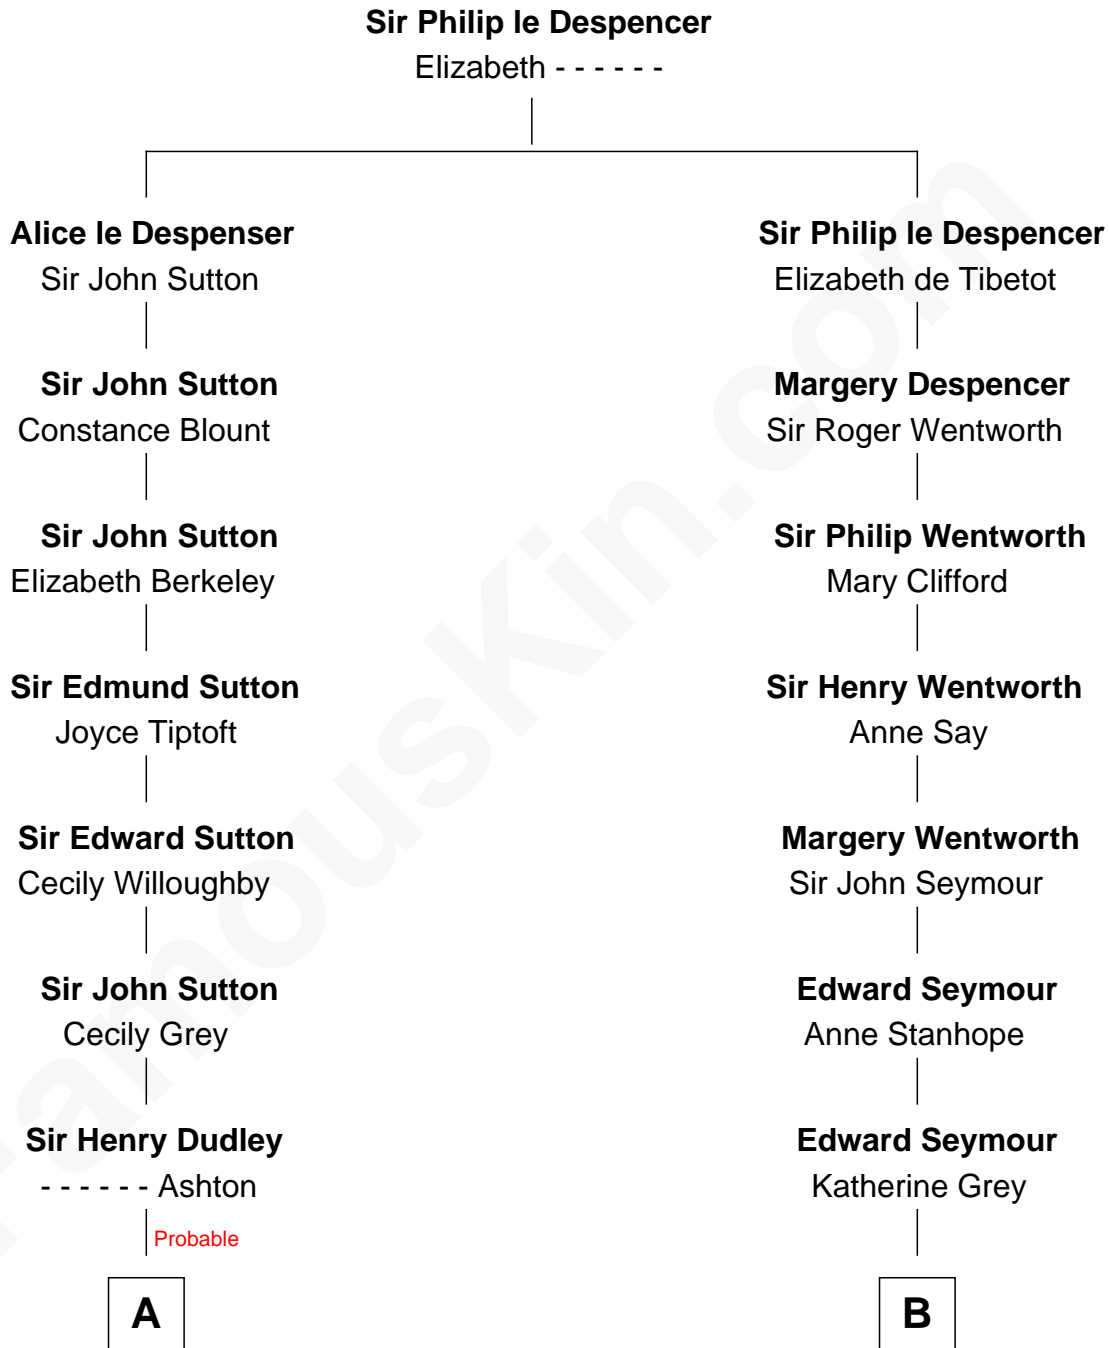

FamousKin.com

Relationship Chart of

Bill Weld

68th Governor of Massachusetts

14th cousin 5 times removed of

Lt. Gen. James Brudenell

Leader of the "Charge of the Light Brigade"

C

—
Margaret Low White

Francis Minot Weld

—
David Weld

Mary Blake Nichols

—
Bill Weld

68th Governor of Massachusetts

FamousKin.com