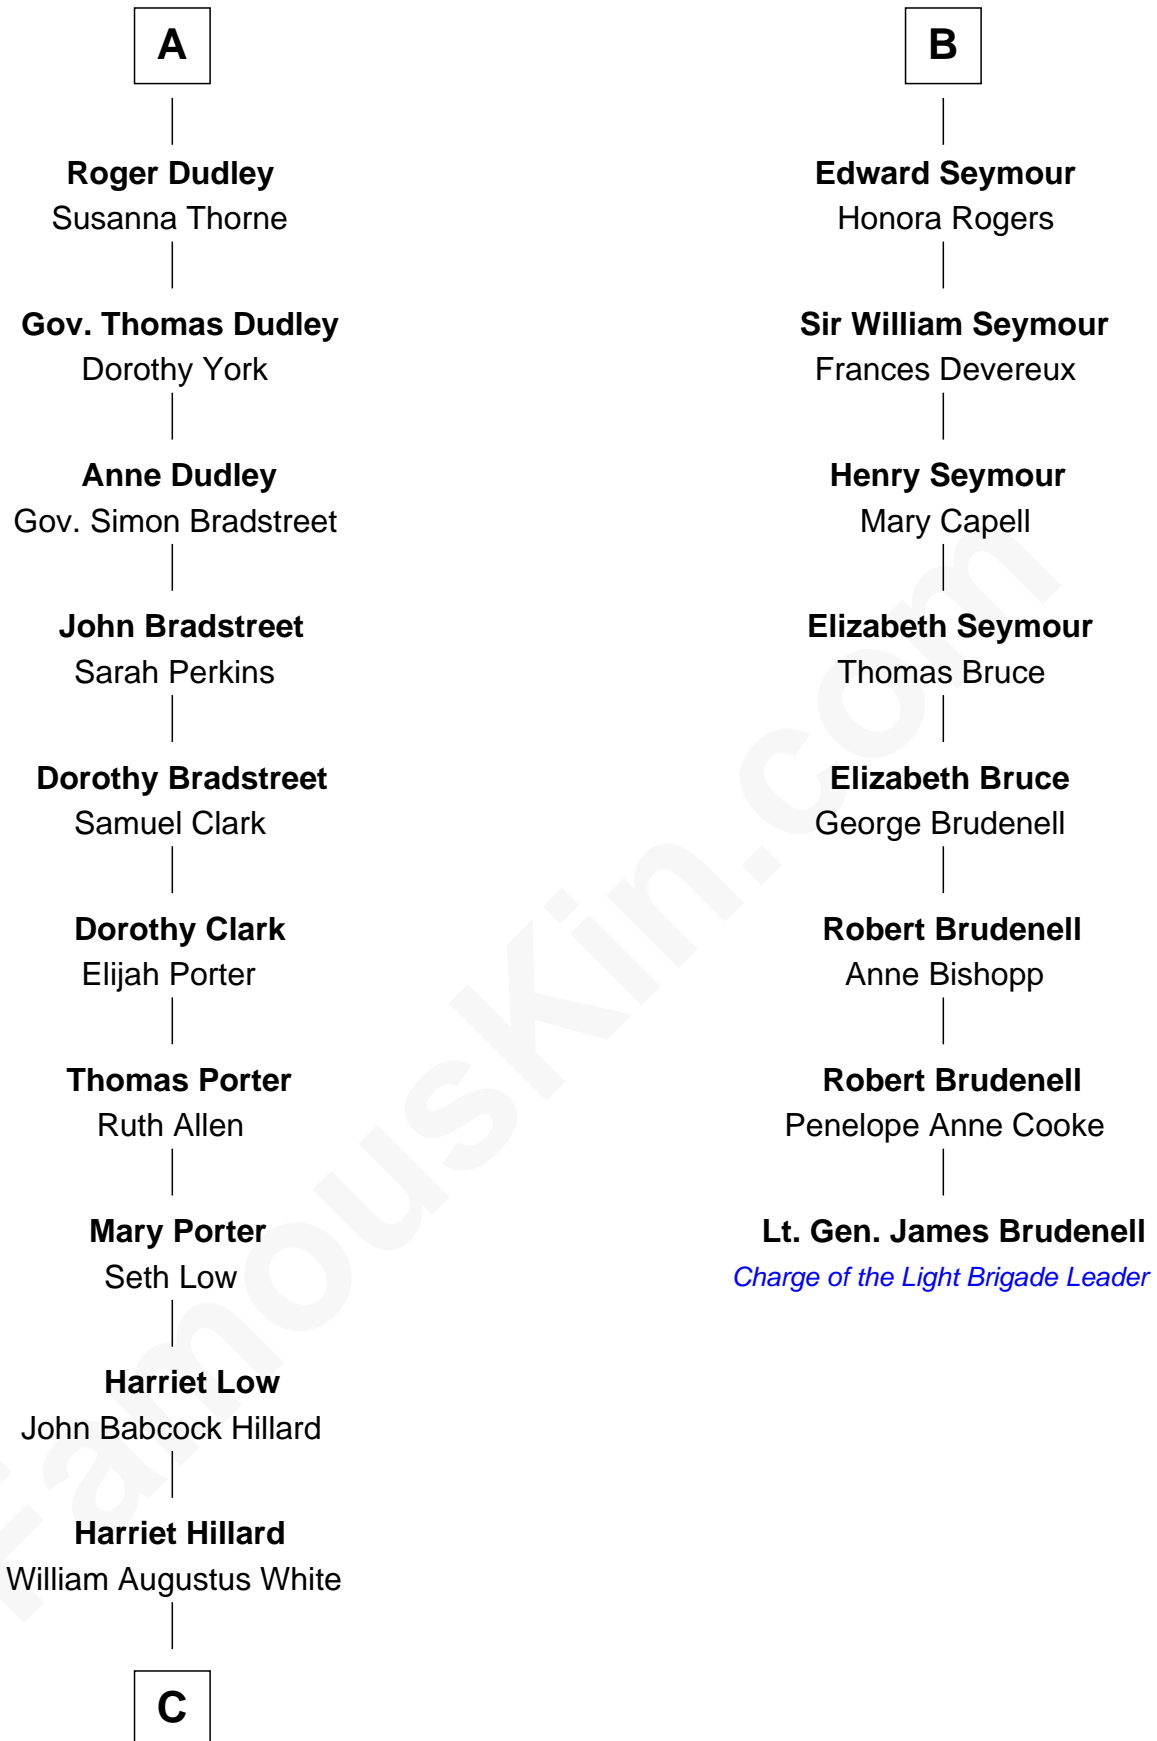

FamousKin.com

Relationship Chart of

Bill Weld

68th Governor of Massachusetts

14th cousin 5 times removed of

Lt. Gen. James Brudenell

Leader of the "Charge of the Light Brigade"

C

—
Margaret Low White

Francis Minot Weld

—
David Weld

Mary Blake Nichols

—
Bill Weld

68th Governor of Massachusetts

FamousKin.com