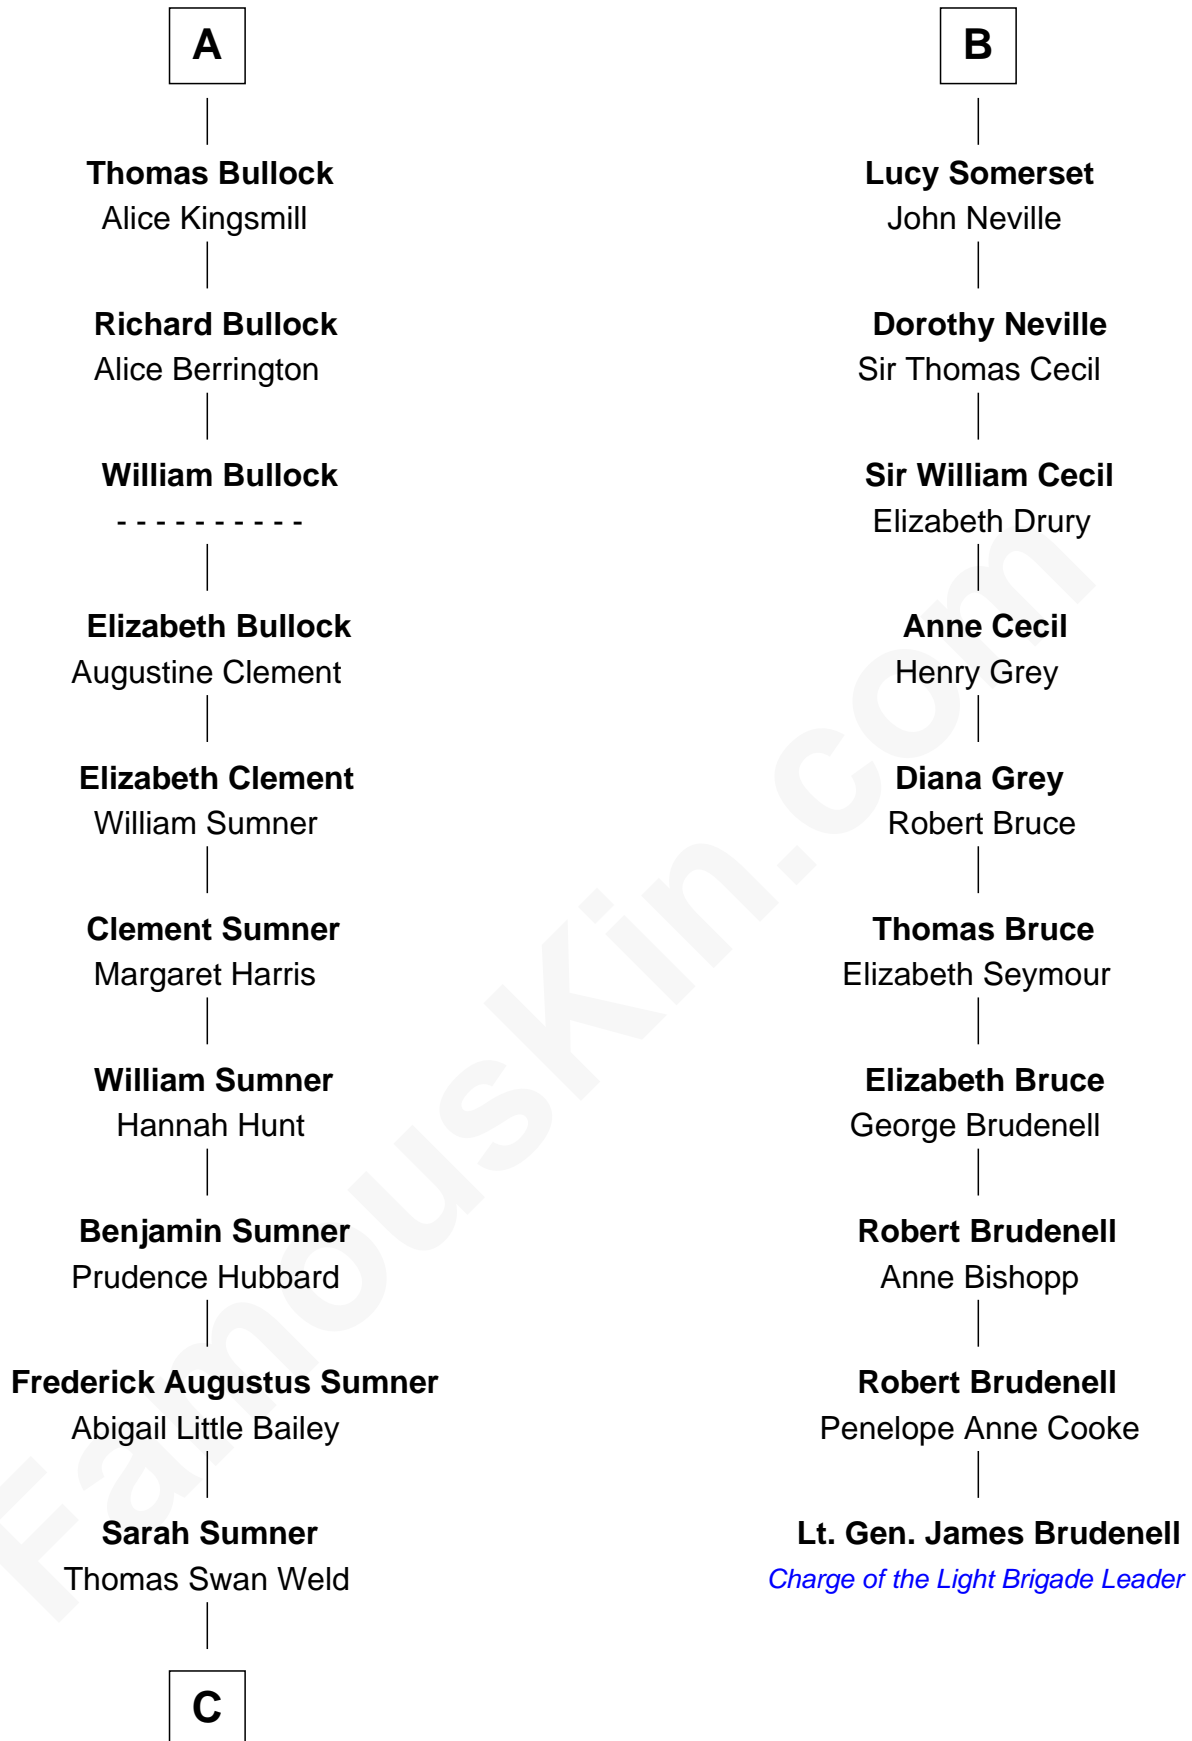

FamousKin.com

Relationship Chart of

Bill Weld

68th Governor of Massachusetts

16th cousin 4 times removed of

Lt. Gen. James Brudenell

Leader of the "Charge of the Light Brigade"

C

—
Dr. Francis Minot Weld
Fanny Elizabeth Bartholomew

—
Francis Minot Weld
Margaret Low White

—
David Weld
Mary Blake Nichols

—
Bill Weld
68th Governor of Massachusetts

FamousKin.com